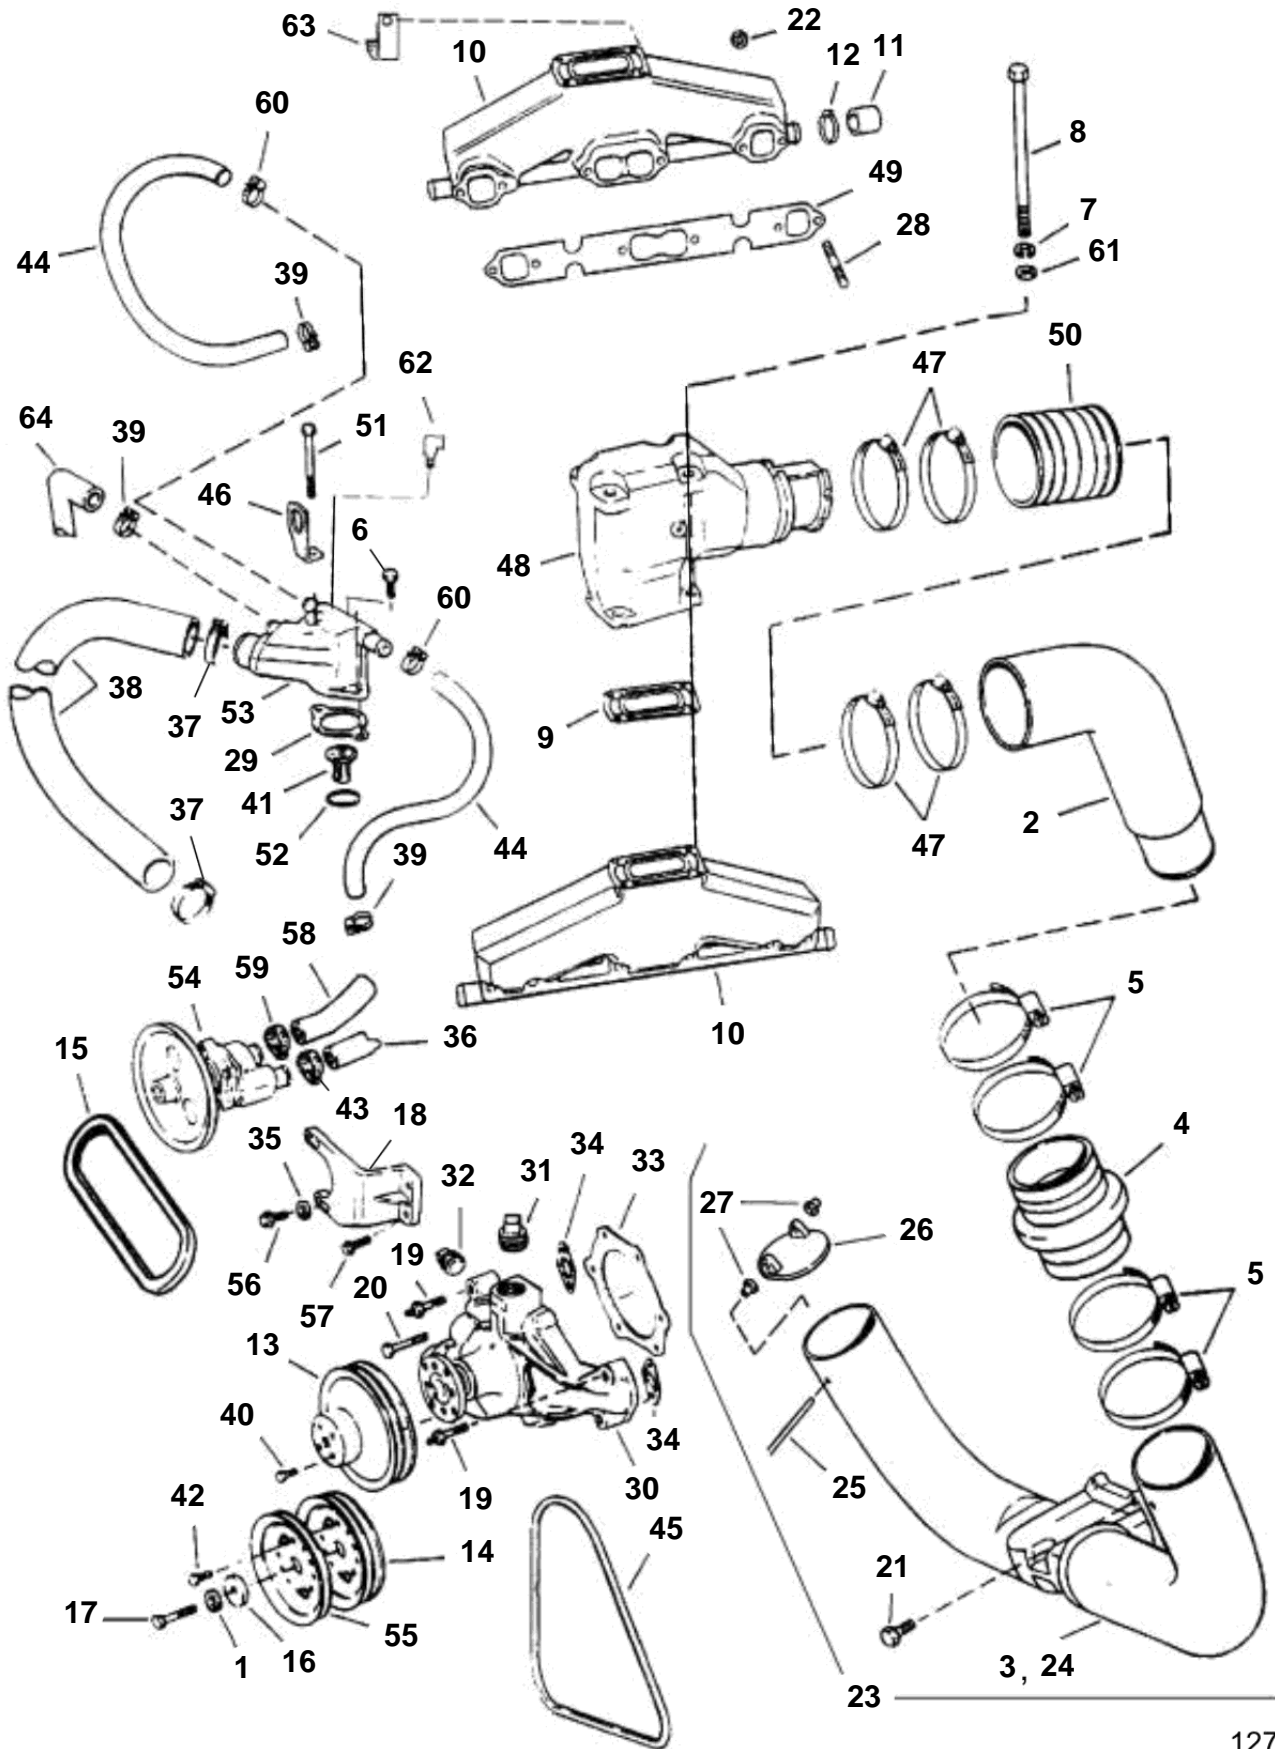

5.7GIPNCACE, 5.7GIPNCMCE, 5.7GIINCSCCE

12741

5.7GIPNCACE, 5.7GIPNCMCE, 5.7GIINCSCCE

REF	PART NO.	QTY	DESCRIPTION	SEE SEC.	NOTES
1	3852046	1	Spring washer, Harmonic balance		
2	3850214	2	Exhaust pipe, Upper, 290 DP		
3	3851000	1	Exhaust pipe		290 DP
4	3852742	2	Hose, Upper exhaust pipe to exhaust pipe		
5	3852604	8	Hose clamp, Hose, exhaust pipe upper		To exhaust pipe lower
6	3853401	1	Screw, Thermostat hsg to engine		
7	3852002	6	Spring washer, Exhaust elbow to manifold		SX
	3852002	8	Spring washer, Exhaust elbow to manifold		290 DP
8	3852830	6	Screw, Elbow to exhaust manifold		
	3853266	2	Screw, Elbow to exhaust manifold		
9	3850496	2	Gasket, Exhaust elbow to exhaust pipe, upper		
			· Bulletin P-25-1-1	P-25-1-1-EN	Riser Gasket Replaced
10	3852374	2	Manifold, Port & starboard		
11	3852476	2	· Cardboard tube, Exhaust manifold		
12	3852602	2	· Hose clamp, Cap to exhaust manifold		
13	3852220	1	Pulley, Water pump		
14	3852137	1	Pulley, Crankshaft		
15	3852336	1	V-belt, Water pump		
16	3852110	1	Washer, Harmonic balance		
17	3852131	1	Screw, Harmonic balance		
		1	Screw, Harmonic balance		GL
18	3852284	1	Bracket, Water pump		
19	3856147	2	Stud, Water pump		
20	3856137	1	Bolt, Long, water pump		
	3856136	1	Bolt, Short, water pump		
21	3855472	4	Screw, Exhaust pipe to gimbal hsg		
22	3853404	12	Nut, Exhaust manifold to engine		
23	3855281	1	Exhaust pipe kit		
24	3852738	1	· Exhaust pipe		
25		2	· Pin, Exhaust seal assy to exhaust pipe		
26		2	· Seal, Exhaust pipe		
			· Bulletin P-25-1-2	P-25-1-2-EN	Exhaust Seal Obsolete
27		4	· Bushing, Exhaust seal assy to exhaust pipe		
28	3852467	12	Stud, Exhaust manifold to engine		
29	3852111	1	Gasket, Thermostat hsg to internal manifold		
30	3853850	1	Circulation pump		
31	3850802	2	· Plug, 1 inch		
32	3852135	1	· Plug, 3/4 in		
33	3850595	1	· Gasket, Water pump cover		
34	3852477	2	· Gasket, Pump to block		
35	3852054	2	Washer, Screw, water pump to bracket		
36	3850361	1	Hose, Transom to water pump		
37	3852098	2	Hose clamp, Hose		Therm hsg to water pump
38	3852288	1	Hose, Thermostat hsg to water pump		
39	3852602	3	Hose clamp, Hose		
40	3853390	4	Screw, Water pump pulley to hub		
41	3852216	1	Thermostat, Engine		
42		3	Screw, Pulley to crankshaft		
43	3850422	1	Hose clamp, Hose, water pump inlet		
44	3852488	1	Hose, Thermostat hsg to manifold, stbd		
	3852746	1	Hose, Thermostat hsg to manifold, port		
45	3853368	1	V-belt, Alternator to pulley		
46	3852649	1	Bracket, Center alignment		
47	3853860	8	Hose clamp, Hose, exhaust elbow		To upper exhaust pipe
48	3855270	2	Exhaust pipe		
			· Bulletin P-25-1-5	P-25-1-5-EN	Riser Extension Kit
48	3850740	2	· Plug, Exhaust elbow		Not shown
49	3852468	1	Gasket, Manifold to engine		
50	3852696	2	Hose, High rise to elbow		
51	3853391	1	Screw, Lift bracket & thermostat hsg		To intake manifold
52	3852071	4	O-ring, Thermostat		
53	3850360	1	Housing, Thermostat hsg		
54	3851623	1	Sea water pump