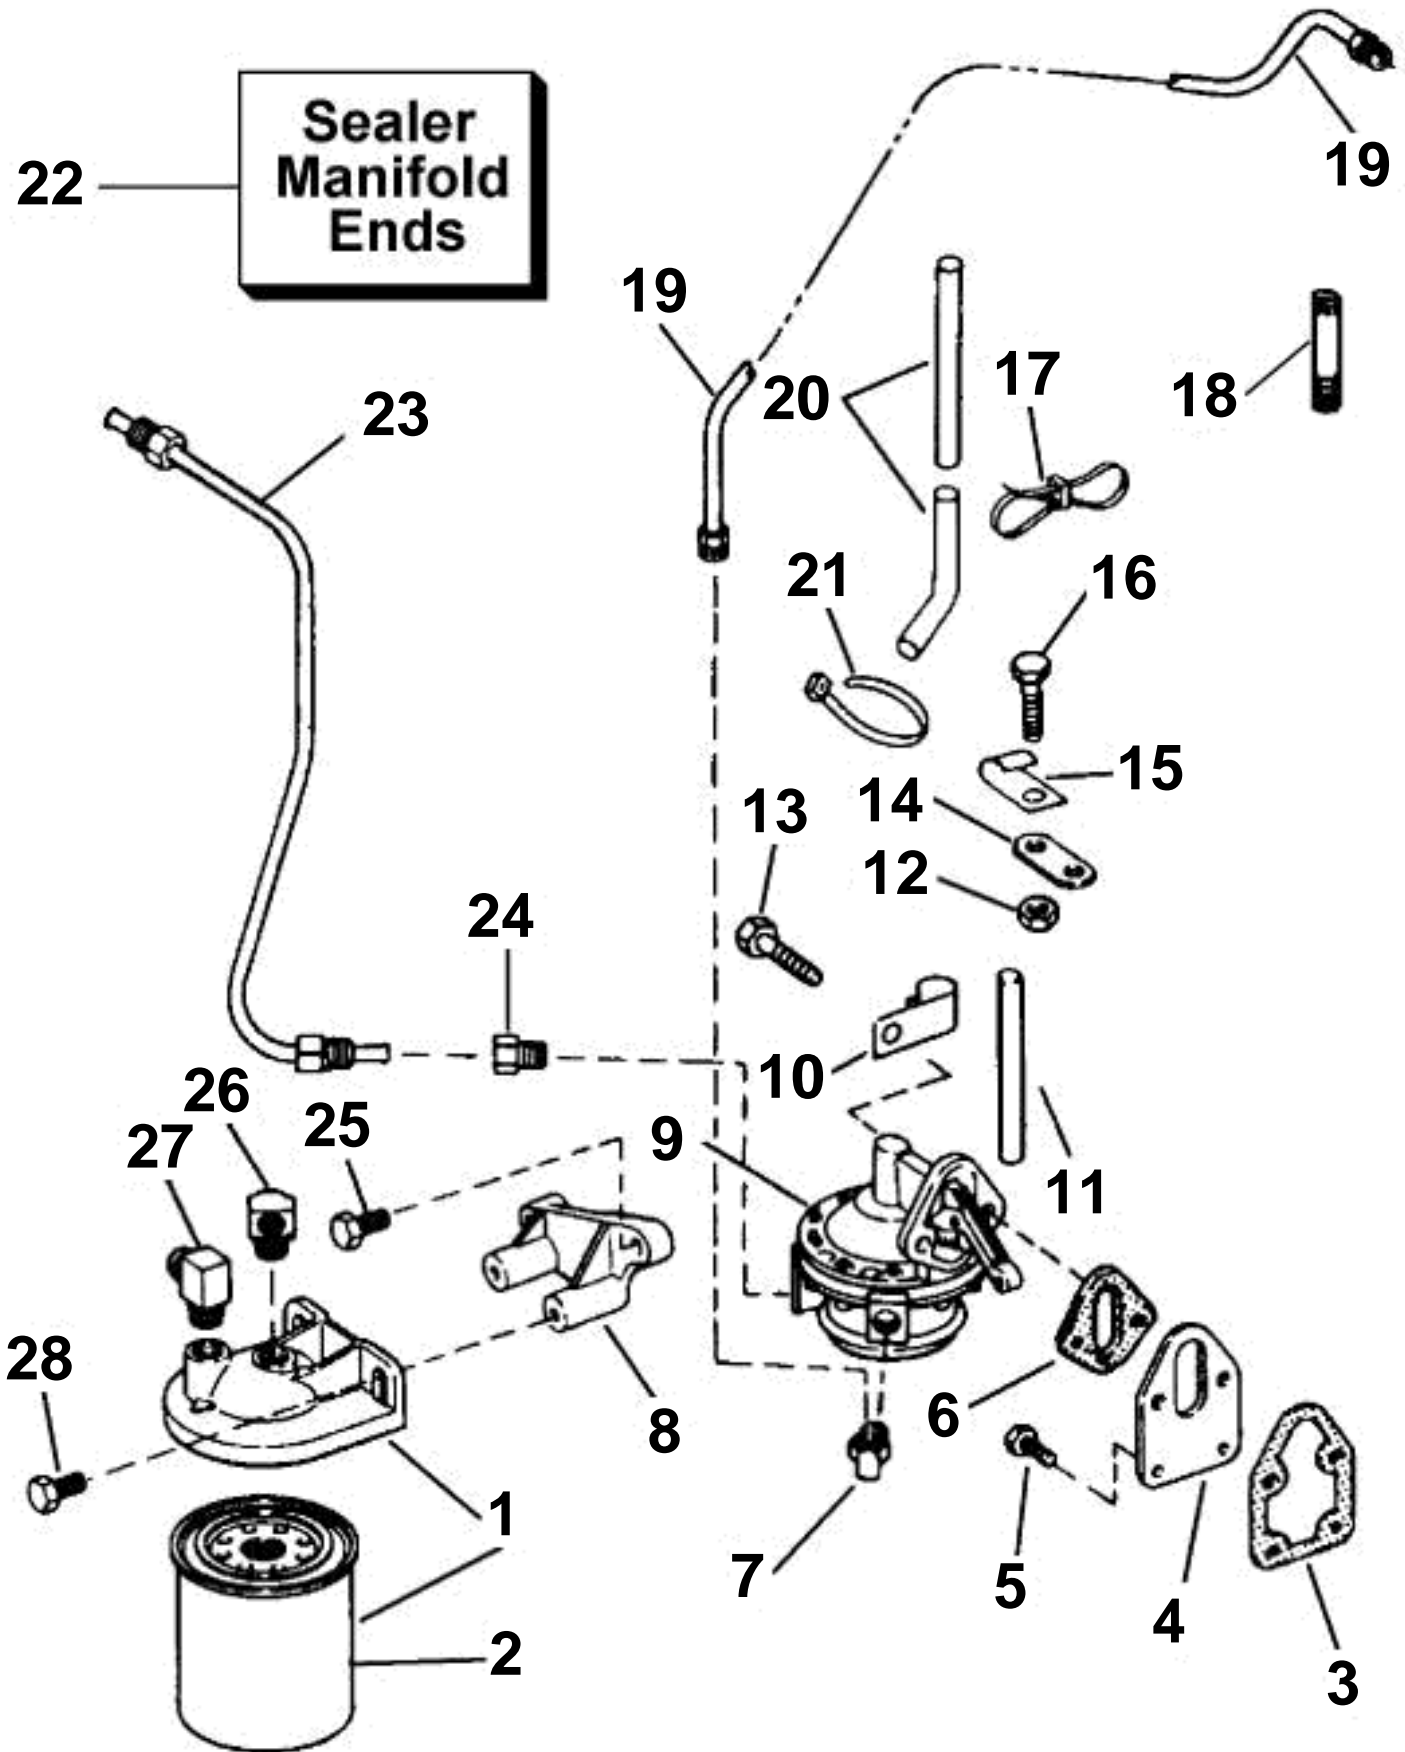

5.7GLPNCS

5.7GLPNCS

REF	PART NO.	QTY	DESCRIPTION	NOTES
1	3850861	1	Kit	
2	3851218	1	• Fuel filter	
3	3852113	1	Gasket, Fuel pump plate	
4	3852114	1	Plate, Fuel pump mounting	
5	3852062	2	Screw, Plate to engine	
6	3852095	1	Gasket, Fuel pump to engine	
7	3852453	1	Fitting, Fuel pump outlet	
8	3853310	1	Bracket, Fuel pump, support bracket & filter	
9	3855276	1	Pump	
10	3852092	1	Clamp, Overflow hose	
11	3852112	1	Push rod, Fuel pump	
12	3852099	1	Nut, Fuel line clamp	
13	3853393	2	Screw, Fuel pump to engine	
14	3852621	1	Bracket, Fuel line clamp	
15	3852231	1	Clamp, Fuel line	
16	3852115	1	Screw, Fuel line clamp to bracket	
17	3852486	4	Lock strap, Overflow hose to fuel line	
18	3850682	1	Stud, Anchor block	
19	3854104	1	Tube, Pump to carburetor	2V
20	3854242	1	Hose, Fuel pump overflow	
21		2	Cable tie, Overflow hose	
22	3853169	X	Sealant, Manifold ends	
23	3853997	1	Fuel pipe, Filter to fuel pump	
24	3852017	1	Adapter, Fuel line	
25	3853326	2	Screw, Bracket to engine	
26	3852702	1	Fitting, Fuel line to filter	
27	3852013	1	Elbow, Inlet, fuel filter cover	
28	3853326	2	Screw, Filter to bracket	