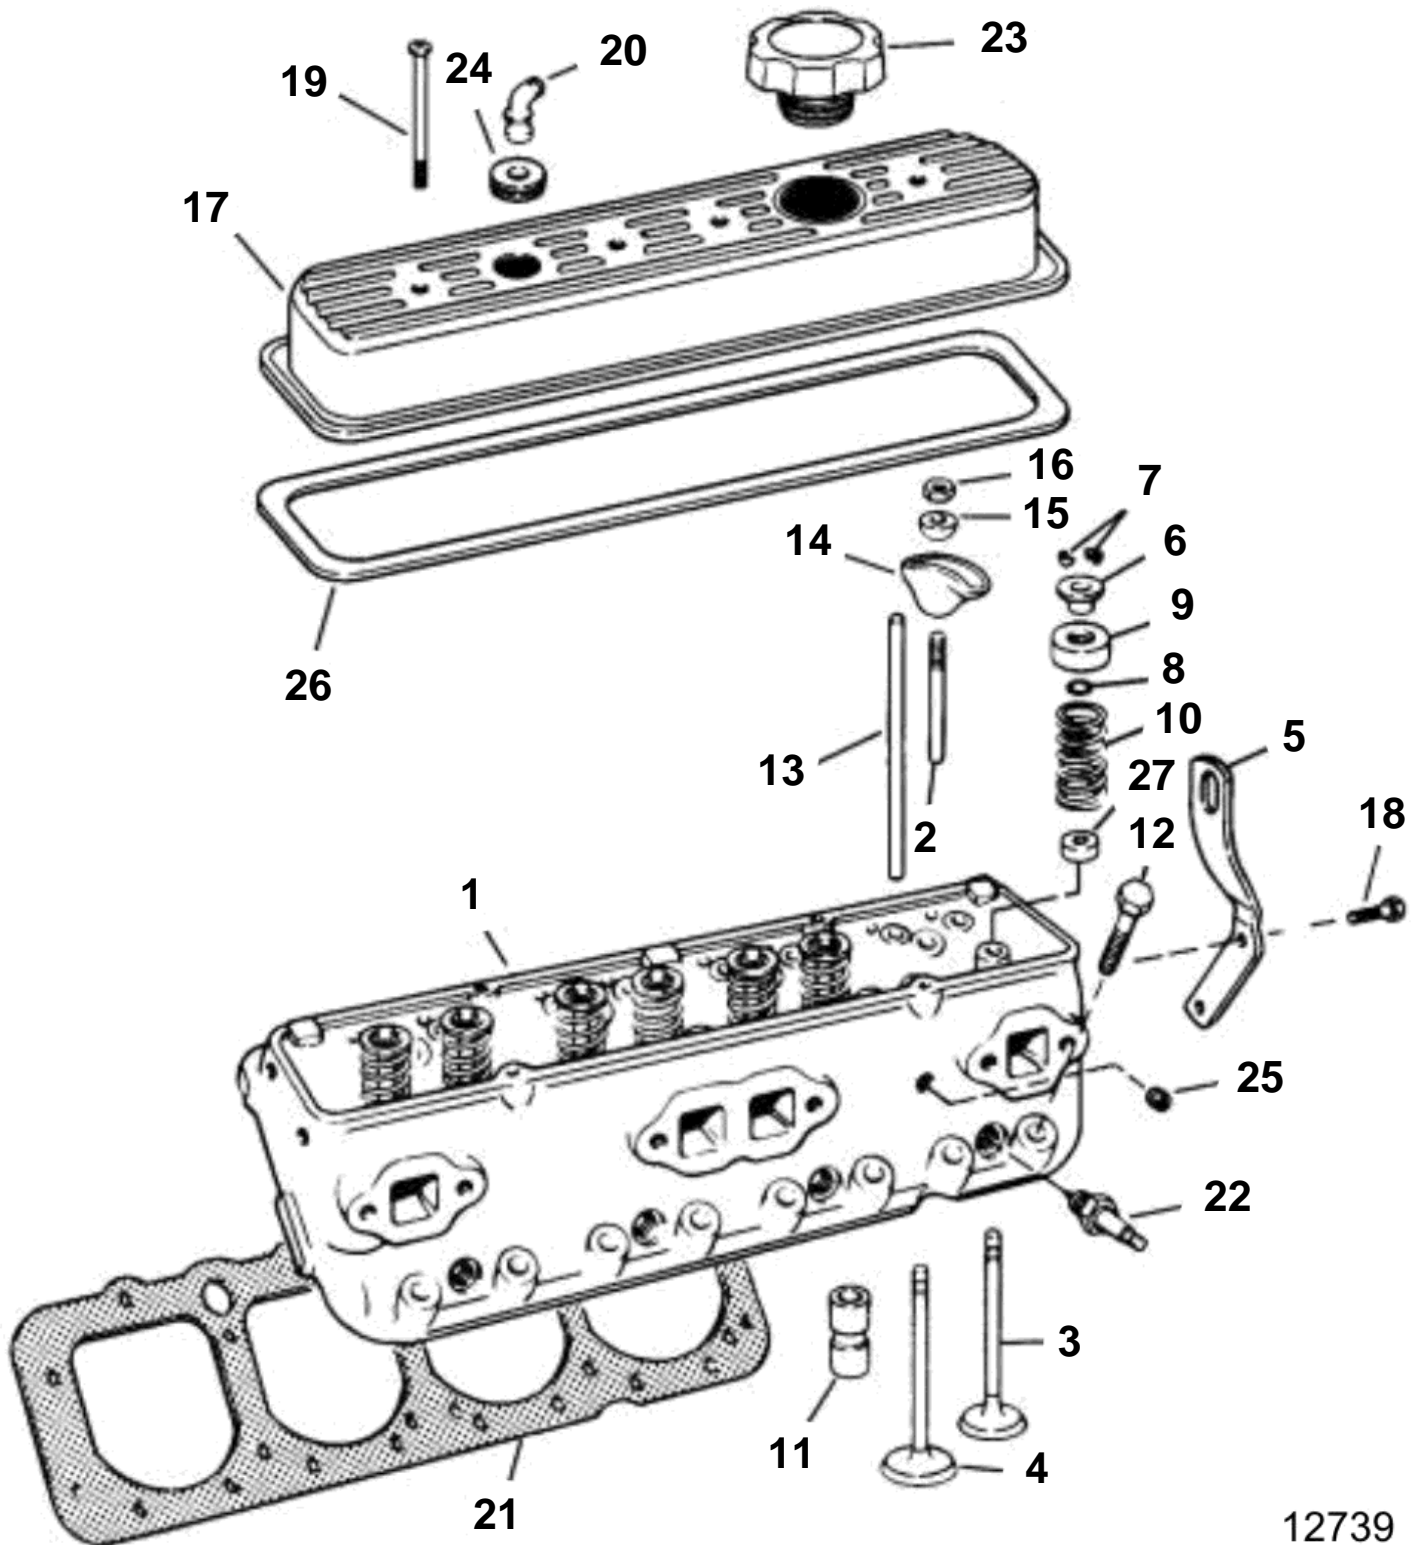

5.7GLPNCS, 5.7GIPNCSCE, 5.7GIPNCBCE, 5.7GIINCCCE, 5.7GIINCSCE

12739

5.7GLPNCS, 5.7GIPNCSCE, 5.7GIPNCBCE, 5.7GIINCCCE, 5.7GIINCSCE

REF	PART NO.	QTY	DESCRIPTION	NOTES
1	3853852	2	Head	
2	3856115	16	Stud, Rocker arm, standard	
		1	Stud, Rocker arm, 0.013 OS	0.33 mm
3	3852451	8	Valve, intake	Standard
		1	Valve, 0.015 in. OS	0.38 mm
		1	Valve, 0.030 in. OS	0.76 mm
4	3855808	8	Valve, exhaust	Standard
		1	Valve, 0.015 in. OS	0.38 mm
	3855809	1	Valve, 0.030 in. OS	0.76 mm
		1	Valve, 0.035 in. OS	0.89 mm
5	3853311	2	Bracket	
6	3853228	16	Valve spring washer, Valve spring	
	3853229	8	Rotator, Exhaust exhaust	
7	3855823	32	Valve cotter, Valve stem	
8	3853132	16	Seal, Valve stem	
9	3853145	16	Shield, Valve stem	
10	3853227	16	Spring	
11	3853954	16	Valve tappet	
12	3856122	14	Bolt, Cylinder head, 3.75 in	95 mm
	3856123	4	Bolt, Cylinder head, 3.00 in	76 mm
	3856124	16	Bolt, Cylinder head, 1.75 in	45 mm
13	3856118	16	Push rod	
14		16	Rocker arm	
15	3853158	16	Arm, Rocker arm	
16	3853004	16	Nut, Rocker arm	
17	3854009	2	Valve cover	
18	3853557	2	Screw, Lift bracket to engine	
19	3856135	8	Bolt, Valve cover	
20	3852104	2	Elbow, Valve cover	
21	3853380	2	Cylinder head gasket, Cylinder head	
22	3851861	2	Spark plug kit	4 pack
	3851860	1	Spark plug kit	24 pack
23	3854008	2	Oil filler cap, Oil	
24	3852103	1	Grommet, Valve cover	
25	3852471	1	Plug, Cylinder head	
26	3852687	2	Gasket, Valve cover	
27	3853226	8	Sealing, Exhaust, standard	
	3854956	16	Sealing, O-ring	