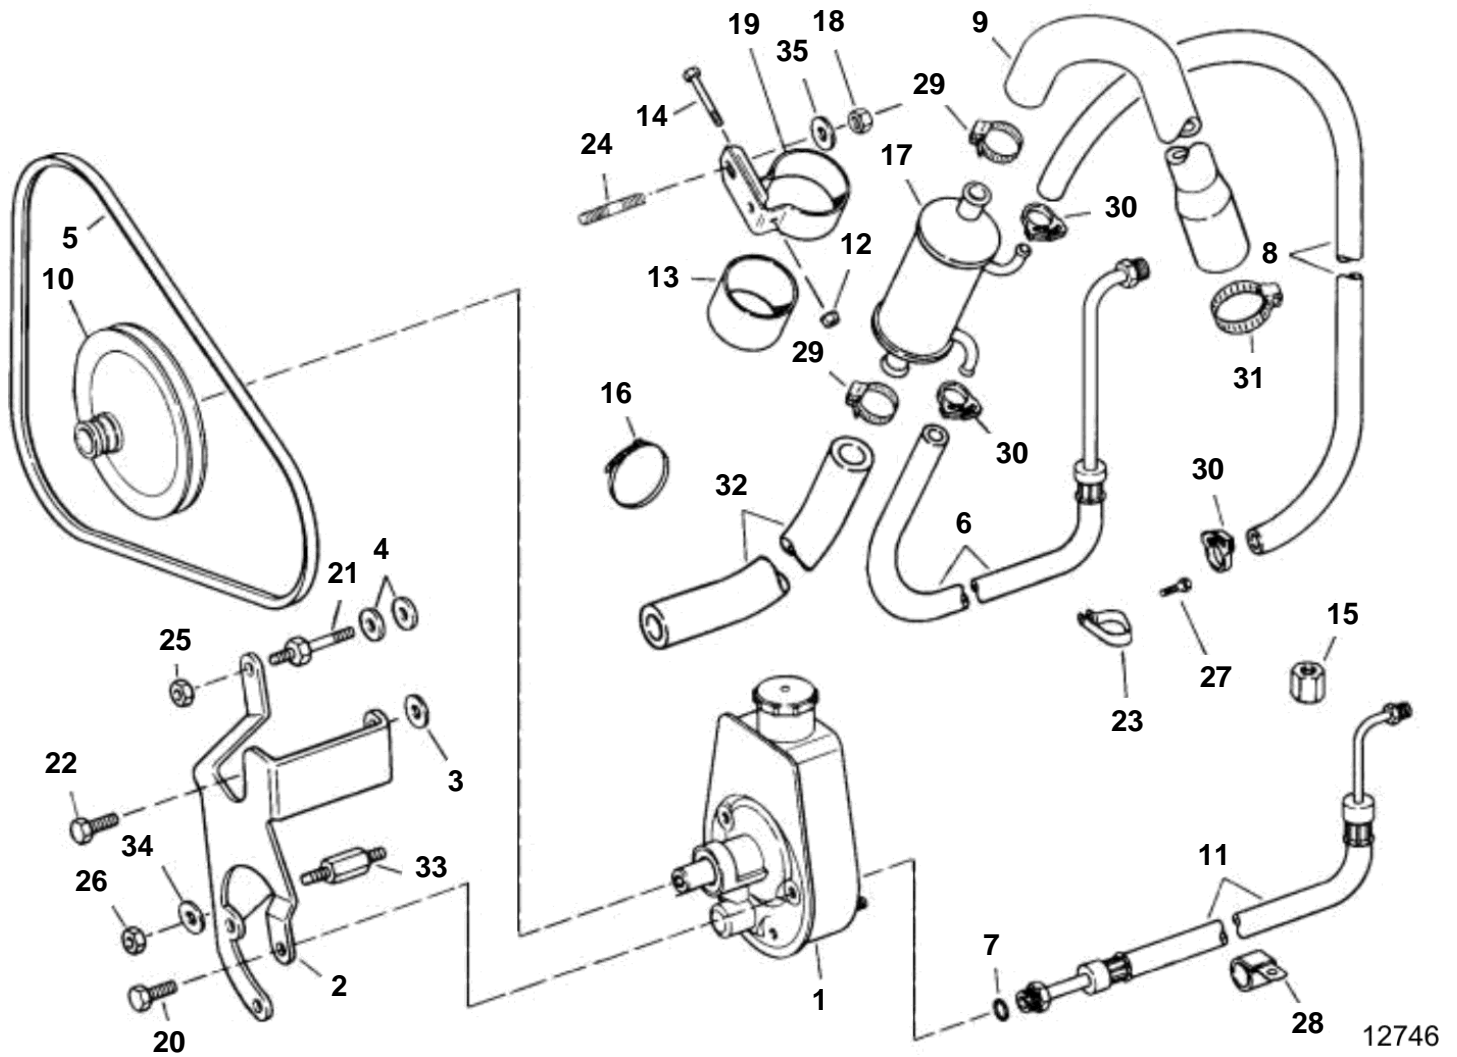

5.7GLPMDA

5.7GLPMDA

REF	PART NO.	QTY	DESCRIPTION	NOTES
1	3850491	1	Power steering pump, P/S pump to engine	
2	3852512	1	Bracket	
3	3852162	1	Washer, PIS pump bracket	
4	3852162	2	Washer, Stud, water pump & steering pump	
5	3852464	1	V-belt, P/S pump	
6	3854056	1	Hose, Cylinder to oil cooler, P/S	
7	3852497	1	O-ring, Pressure hose to steering pump	
8	3852839	1	Hose, Oil cooler to steering pumo, return	
9	3852281	1	Hose, Gimbal to cooler	SX / DP-S
	3850283	1	Hose	290DP
10	3853804	1	Pulley	
11	3853918	1	Hose	
12	3852079	1	Nut, Oil cooler & bracket assy	
13	3853236	1	Spacer, Oil cooler, P/S	
14	3852126	1	Screw, Oil cooler & bracket assy	
15	3853315	1	Fitting, Steering hoses	
16		2	Lock strap	
17	3852840	1	Oil cooler, P/S	
18		1	Nut, P/S cooler clamp to reservoir	
	3853326	1	Screw, P/S cooler clamp to flywheel hsg	
19		1	Clamp, Engine oil cooler, P/S	
20	3853405	3	Screw, Steering pump bracket	
21	3852507	1	Stud, Water/steering pump bracket to engine	
22	3853557	1	Screw, Plug lead retainer bracket to cyl head	Rear, starboard
23	3852837	1	Clamp, Hoses to cylinder head	
24	3852093	1	Stud, Oil cooler clamp to reservoir	Power steering
25	3853403	1	Nut, Stud, P/S pump bracket	
26	3853403	1	Nut, Stud, P/S pump bracket	
27	3853557	1	Screw, Lift bracket/clamp, P/S hoses to head	Port, rear, lower
28	3852490	1	Clamp, Steering pump hoses to front mount	Port
29	3852602	2	Clamp, Hose, oil cooler, bypass pipe	
30	3852196	2	Clamp, Hose, P/S pump to oil cooler	Return
31	3853786	1	Clamp, Hose, water to gimbal hsg	
32	3850231	1	Hose, Cooler to water pump	
33	3853402	1	Stud, P/S pump bracket to engine	
34	3852054	1	Washer, Stud, P/S pump bracket	To engine block
35	3852058	1	Washer, Oil cooler clamp to reservoir	