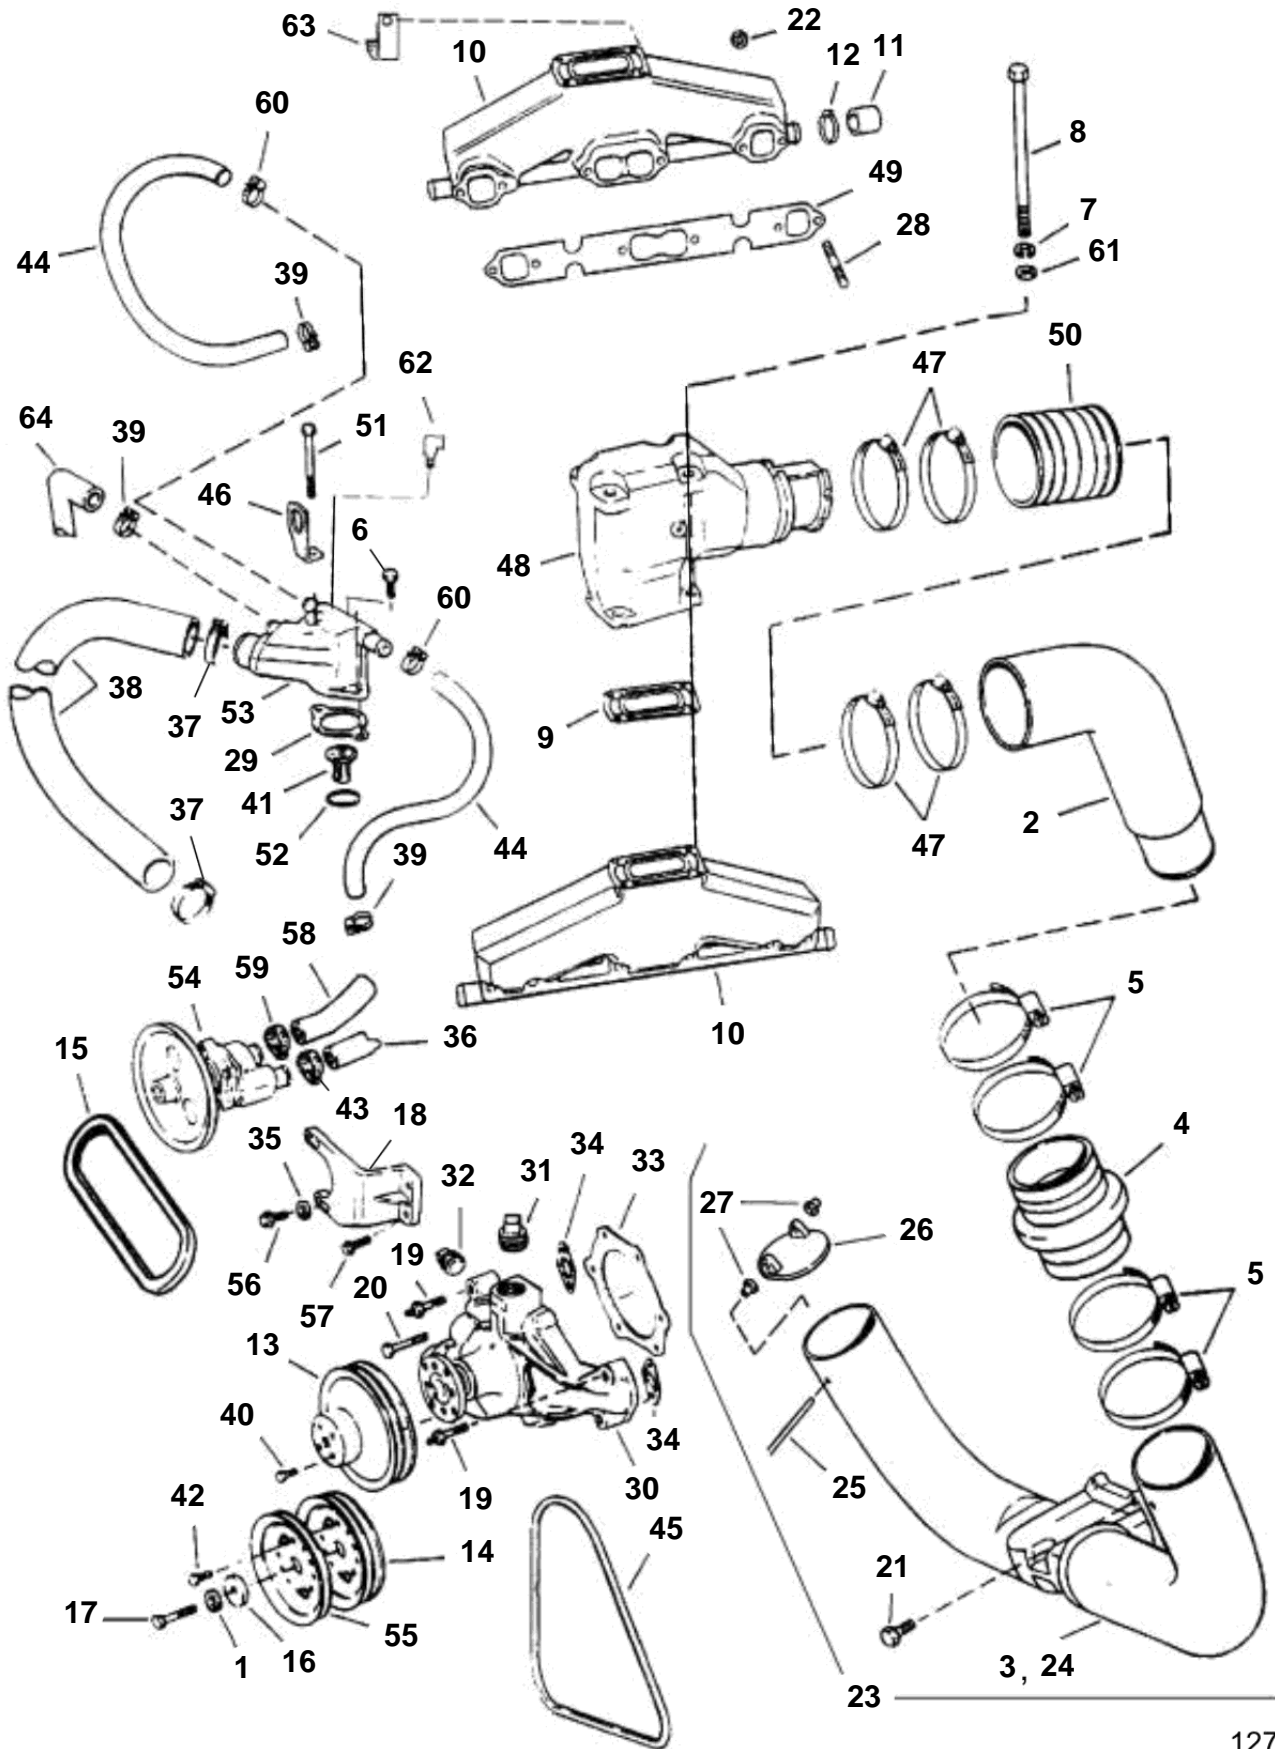

5.7GIPMDA, 5.7GIPMDACE, 5.7GIIMDA

12741

5.7GIPMDA, 5.7GIPMDACE, 5.7GIIMDA

REF	PART NO.	QTY	DESCRIPTION	SEE SEC.	NOTES
1	3852046	1	Lock washer, Harmonic balance		
2	3850214	1	Exhaust pipe		Port & stbd; 290 DP
	3852738	1	Exhaust pipe		Port & stbd; SX, DP-S
3	3851000	1	Exhaust pipe		290 DP
4	3852742	2	Exhaust hose, Upper exhaust pipe to exhaust pipe		
5	3852604	8	Clamp, Hose, upper to lower exhaust pipe		
6	3853401	1	Screw, Thermostat hsg to engine		Short
7	3852002	8	Lock washer, Exhaust elbow to manifold		
8	3852830	8	Screw, Exhaust elbow to manifold		
9	3850496	2	Gasket, Exhaust elbow to manifold		
			· Bulletin P-25-1-1	P-25-1-1-EN	Riser Gasket Replaced
10	3852374	2	Exhaust pipe, Port & starboard		
11	3852476	2	Cap, Exhaust manifold		
12	3852602	2	Clamp, Hose to exhaust manifold		
13	3852220	1	Pulley, Water pump		
14	3852137	1	Pulley, Crankshaft		
15	3850268	1	V-belt, Water pump		
16	3852110	1	Washer, Harmonic balance		
17	3852131	1	Screw, Harmonic balance		
		1	Screw, Harmonic balance		
18		1	Bracket, Water pump		
19	3852507	3	Stud, Water pump		
20	3853539	1	Screw		
21	3852898	4	Screw, Exhaust pipe to gimbal hsg		SX, DP-S
	970958	4	Screw		290 DP
	960148	4	Washer		290 DP
22	3853404	12	Lock nut, Exhaust manifold to engine		
23	3855281	1	Exhaust pipe		
24		1	· Exhaust pipe		
25		2	Pin, Exhaust seal assy to exhaust pipe		
26		4	Bushing, Exhaust seal assy to exhaust pipe		
27		2	Seal		
			· Bulletin P-25-1-2	P-25-1-2-EN	Exhaust Seal Obsolete
28	3852467	12	Stud, Exhaust manifold to engine		
29	3852111	1	Gasket, Thermostat hsg to intake manifold		
30	3853850	1	Circulation pump		
31	3850802	2	Plug, 1 inch		
32	3852135	1	Plug, ¾ inches		
33	3850595	1	Gasket, Water pump cover		
34	3852477	2	Gasket, Pump to block		
35	3852162	2	Washer, Screw, water pump to bracket		
36	3850361	1	Hose, Transom to water pump		
37	3852098	2	Clamp, Hose, thermostat hsg to water pump		
38	3856769	1	Hose, Thermostat hsg to water pump		
	3852288	1	Hose, Thermostat hsg to water pump		
39	3852602	3	Clamp, Hose to exhaust manifold		
40	3853390	4	Screw, Water pump pulley to hub		
41	3852216	1	Thermostat, Engine		
42	3853418	3	Screw, Pulley to crankshaft		
43	3852602	1	Clamp, Hose, water pump outlet		
44	3852746	2	Hose, Thermostat hsg to manifold		
	3852488	1	Hose, Thermostat hsg to manifold		Stbd
45	3853368	1	V-belt, Alternator to pulley		
46	3852649	1	Bracket, Center lift		
47	3853860	8	Clamp, Hose, exhaust elbow		
48	3850456	2	Riser		
	3850740	2	· Plug, Exhaust elbow		Not shown
49	3852468	1	Gasket, Manifold to engine		
50	3852696	2	Exhaust hose, Exhaust elbow to exhaust pipe		Upper
51	3853391	1	Screw, Lift bracket & thermostat hsg		
52	3852071	1	O-ring, Thermostat		
53	3850360	1	Thermostat housing, Thermostat hsg		
54	3852398	1	Sea water pump		Replaced by 3851623