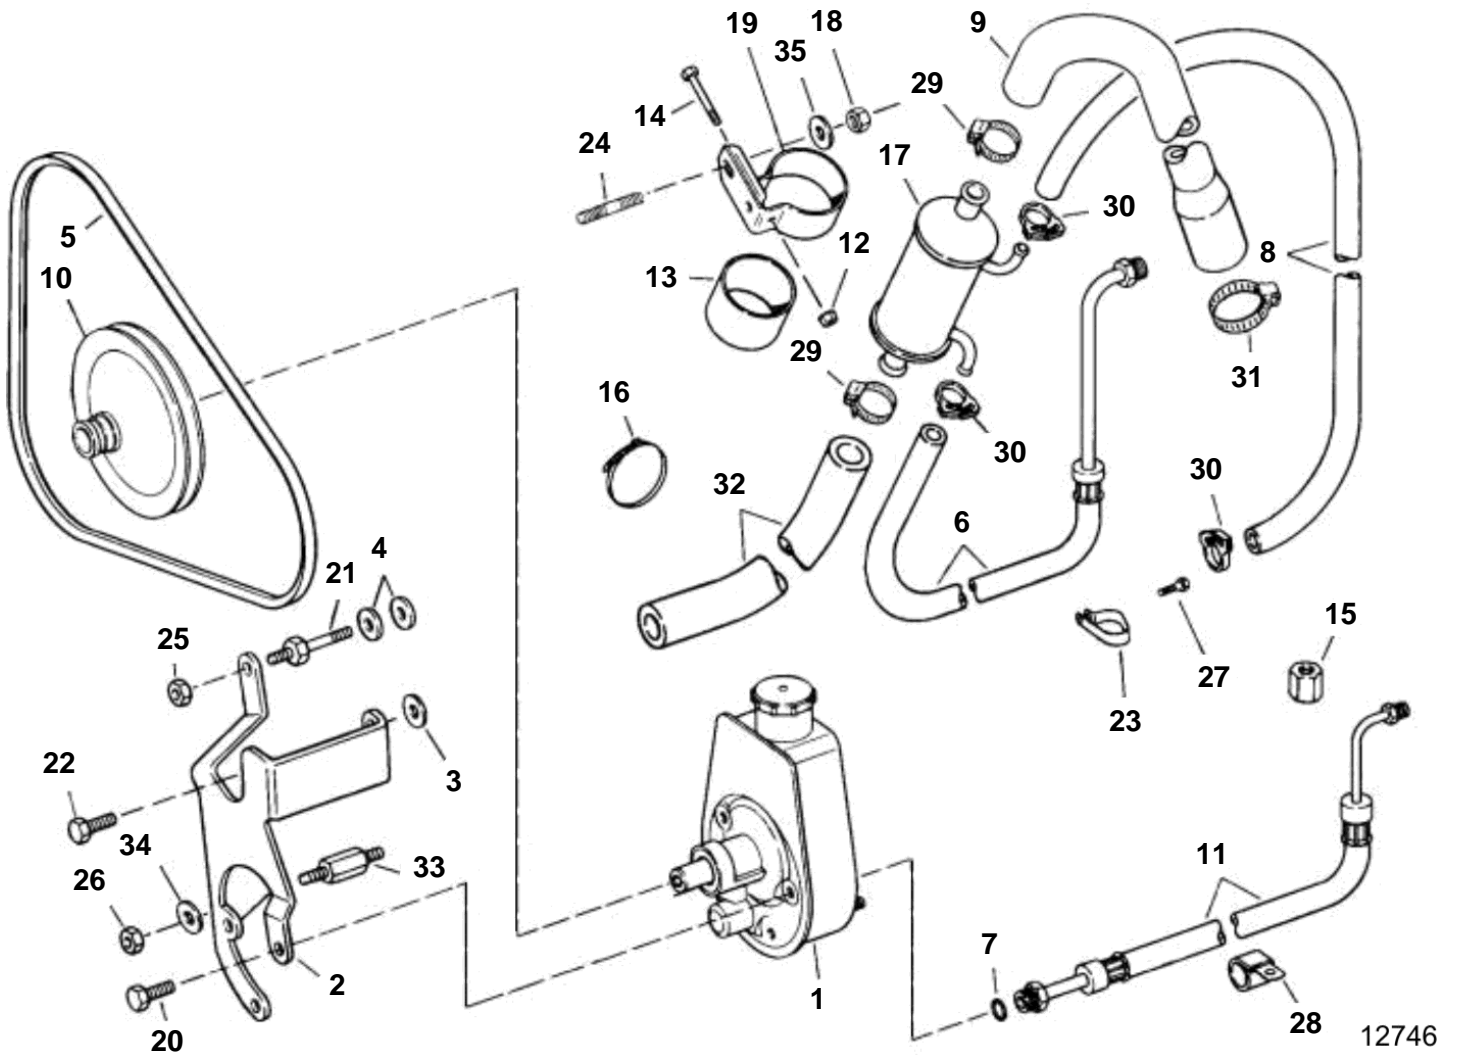

5.7GLPLKA, 5.7GLPLKD, 5.7GLPLKE, 5.7GLPLKR, 5.7GSPLKD, 5.7GSPLKE, 5.7GLIPLKDCE, 5.7GIPLKDCE, 5.7GIPLKECE, 5.7GSICPLKD, 5.7GSIPLKDCE, 5.7GSIPLKE

5.7GLPLKA, 5.7GLPLKD, 5.7GLPLKE, 5.7GLPLKR, 5.7GSPLKD, 5.7GSPLKE, 5.7GLIPLKDCE, 5.7GIPLKDCE, 5.7GIPLKECE, 5.7GSICPLKD, 5.7GSIPLKDCE, 5.7GSIPLKE

REF	PART NO.	QTY	DESCRIPTION	NOTES
1	3850491	1	Steering pump	
2	3856871	1	Bracket, P/S pump to engine	
3	3852162	1	Washer, P/S pump bracket	
4	3852162	2	Washer, Stud, water pump & steering pump	
5	3852464	1	V-belt, P/S pump	
6	3854168	1	Hose assembly, Cylinder to oil cooler	
	3854056	1	Hose, Cylinder to oil cooler	GL/GS
7	3852497	1	O-ring, Pressure hose to steering pump	
8		1	Hose, Oil cooler to steering pump	Return
	3852839	1	Hose, Oil cooler to steering pump	Return; GL/GS
9	3852281	1	Hose, Gimbal to cooler	
	3850283	1	Hose, Gimbal to cooler	GL/GS
	3856251	1	Hose	TBI
		1	Hose	TBI, DP
10	3853804	1	Pulley, P/S pump	
11	3853967	1	Hose assembly, P/S pump to pressure valve	TBI
	3853918	1	Hose, P/S pump to pressure valve	
12	3852079	1	Nut, Oil cooler & bracket assy	
13	3853236	1	Spacer, Oil cooler	
14	3852126	1	Screw, Oil cooler & bracket assy	
15	3853315	1	Fitting, P/S hoses	
16		2	Cable tie, P/S hoses	
17	3851921	1	Oil cooler	
18	3852177	1	Nut, P/S cooler clamp to reservoir	
	3853326	1	Screw, P/S cooler clamp to flywheel hsg	
19		1	Clamp, Engine oil cooler	
20	3853405	3	Screw, Steering pump bracket	
21	3852507	1	Stud, Bracket to water pump	
22	3853557	1	Screw, Steering pump bracket to cyl head	
23	3852837	1	Clamp, Hoses to cylinder head	Port, rear
24	3852093	1	Stud, Oil cooler clamp to reservoir	
25	3853403	1	Nut, Stud, P/S pump bracket	
26	3853403	1	Nut, Stud, P/S pump bracket	
27	3853557	1	Screw, Lift bracket/clamp, P/S hoses to head	Port, rear, lower
28	3852490	1	Clamp, Hoses to front mount	Port
	3852837	1	Clamp, P/S hoses to head, port, rear	
29	3852602	2	Hose clamp, Hose, oil cooler, bypass pipe	
	3853786	2	Hose clamp, Hose, oil cooler, water	
30	3852196	2	Clamp, Hose, P/S pump to oil cooler	Return
31	3853786	1	Hose clamp, Hose, water to gimbal hsg	
32	3850363	1	Hose, Cooler to thermostat	
	3856250	1	Hose, Cooler to pump	TBI
33	3856973	1	Stud, P/S pump bracket to engine	
34	3852054	1	Washer, Stud, P/S pump bracket	
35	3852058	1	Washer, Oil cooler clamp to reservoir