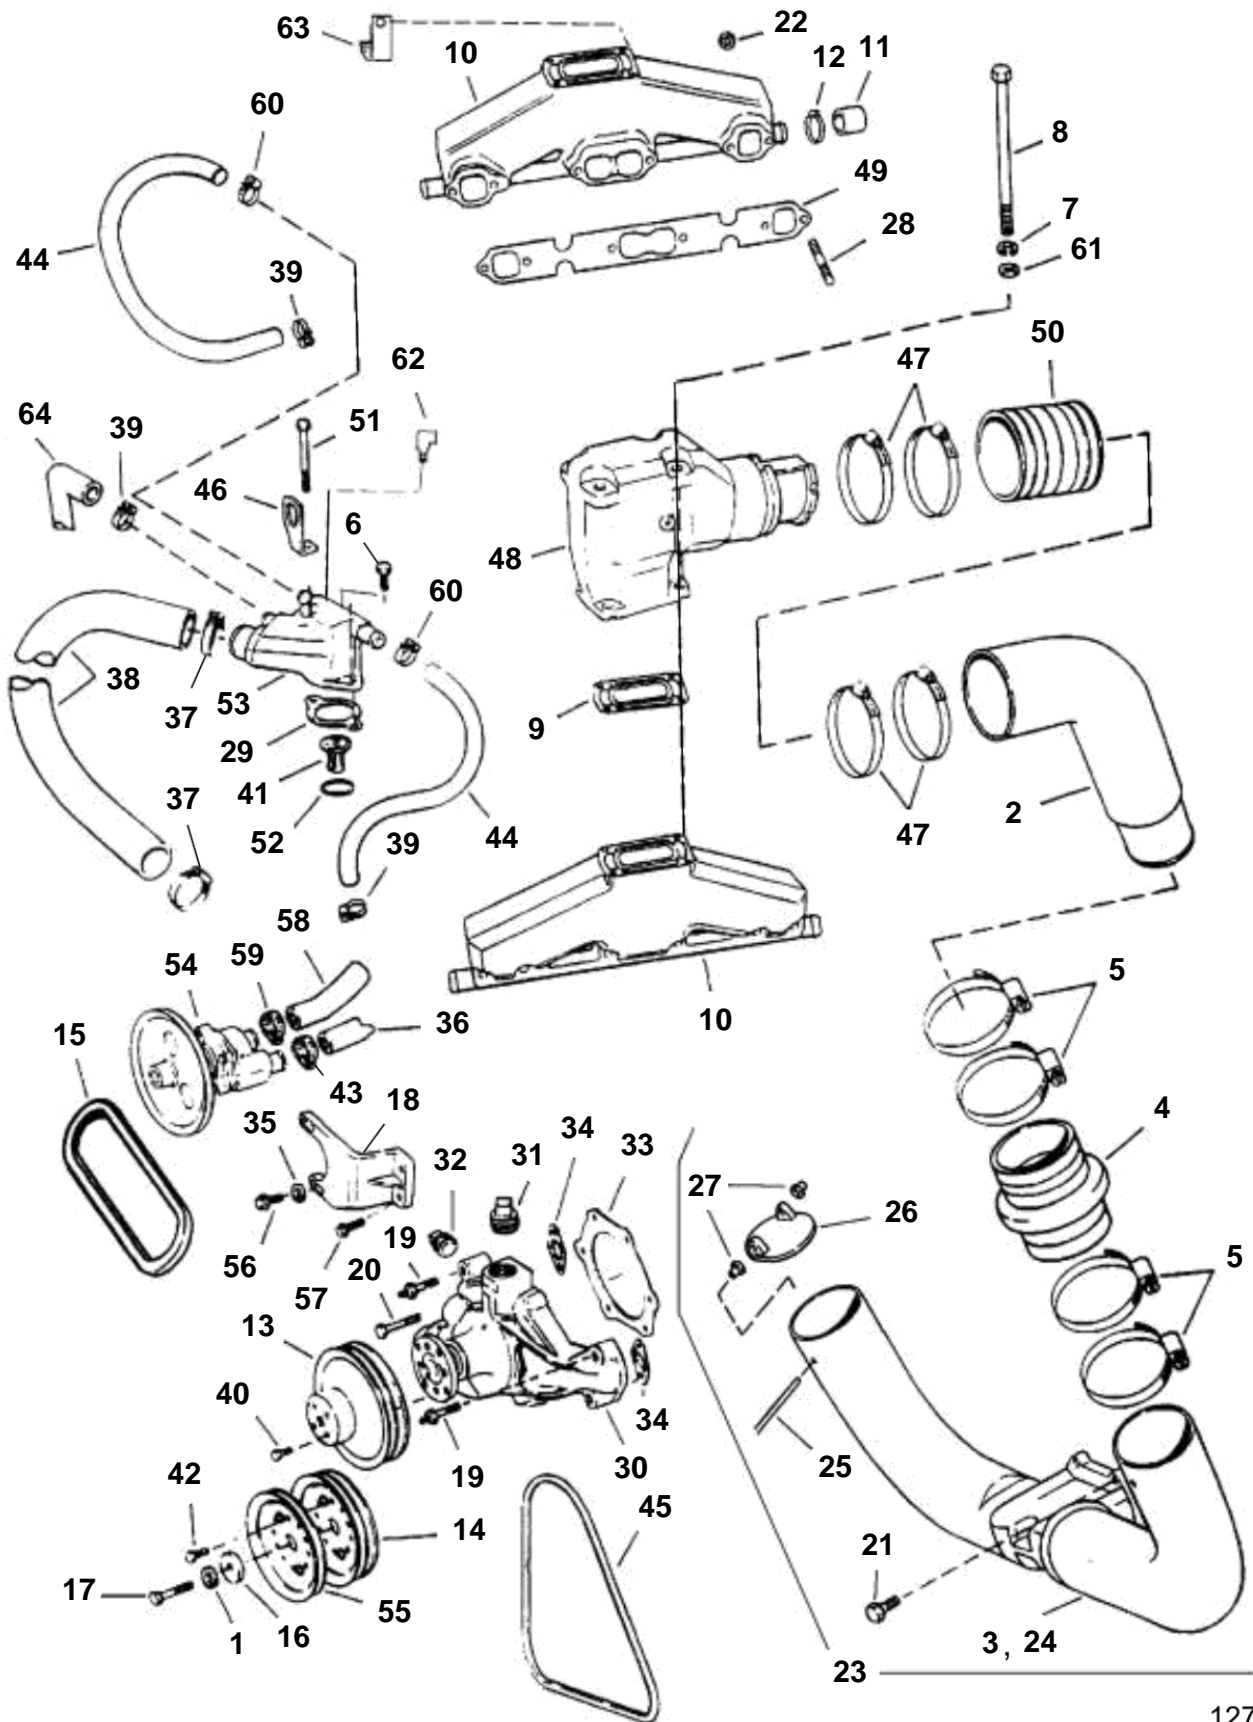

5.7GLPLKA, 5.7GLPLKD, 5.7GLPLKE, 5.7GLPLKR, 5.7GSPLKD, 5.7GSPLKE, 5.7GLIPLKDCE, 5.7GIPLKDCE, 5.7GIPLKECE, 5.7GSICPLKD, 5.7GSIPLKDCE, 5.7GSIPLKE

12741

5.7GLPLKA, 5.7GLPLKD, 5.7GLPLKE, 5.7GLPLKR, 5.7GSPLKD, 5.7GSPLKE, 5.7GLIPLKDCE, 5.7GIPLKDCE, 5.7GIPLKECE, 5.7GSICPLKD, 5.7GSIPLKDCE, 5.7GSIPLKE

REF	PART NO.	QTY	DESCRIPTION	SEE SEC.	NOTES
1	3852046	1	Spring washer, Harmonic balance		
2	3850214	1	Exhaust pipe		Port & stbd; 290 DP
	3852738	1	Exhaust pipe		Port & stbd; SX, DP-S
3	3851000	1	Exhaust pipe		290 DP
4	3852742	2	Hose, Upper exhaust pipe to exhaust pipe		
5	3852604	8	Hose clamp, Hose, upper to lower exhaust pipe		
6	3853401	1	Screw, Thermostat hsg to engine		Short
7	3852002	8	Spring washer, Exhaust elbow to manifold		
8	3852830	8	Screw, Exhaust elbow to manifold		
9	3850496	2	Gasket, Exhaust elbow to manifold		
			· Bulletin P-25-1-1	P-25-1-1-EN	Riser Gasket Replaced
10	3852374	2	Manifold, Port & starboard		
11	3852476	2	Cardboard tube, Exhaust manifold		
12	3852602	2	Hose clamp, Hose to exhaust manifold		
13	3852220	1	Pulley, Water pump		
14	3852137	1	Pulley, Crankshaft		
15	978457	1	V-belt, Water pump		
16	3852110	1	Washer, Harmonic balance		
17	3852131	1	Screw, Harmonic balance		Gi/GLi/GSi
		1	Screw, Harmonic balance		GL/GS
18	3856865	1	Bracket, Water pump		
19	3856147	2	Stud, Water pump		
20	3856136	1	Bolt, Water pump, short		
	3856137	1	Bolt, Water pump, long		
21	3855472	4	Screw, Exhaust pipe to gimbal hsg		SX, DP-S
	947790	4	Flange screw		290 DP
22	3853404	12	Nut, Exhaust manifold to engine		
23	3855281	1	Exhaust pipe kit		
24		1	· Exhaust pipe		
25		2	Pin, Exhaust seal assy to exhaust pipe		
26		4	Bushing, Exhaust seal assy to exhaust pipe		
27		2	Seal		
			· Bulletin P-25-1-2	P-25-1-2-EN	Exhaust Seal Obsolete
28	3852467	12	Stud, Exhaust manifold to engine		
29	3852111	1	Gasket, Thermostat hsg to intake manifold		
30	3853850	1	Circulation pump		
31	3850802	2	Plug, 1 inch		25.45 mm
32	3852135	1	Plug, ¾ inches		19.09 mm
33	3850595	1	Gasket, Water pump cover		
34	3852477	2	Gasket, Pump to block		
35	3852162	2	Washer, Screw, water pump to bracket		
36	3850361	1	Hose, Transom to water pump		
37	3852098	2	Hose clamp, Hose, thermostat hsg to water pump		
38	3856769	1	Hose, Thermostat hsg to water pump		
	3852288	1	Hose, Thermostat hsg to water pump		
39	3852602	3	Hose clamp, Hose to exhaust manifold		
40	3853390	4	Screw, Water pump pulley to hub		
41	3856961	1	Thermostat, Engine		
42	3855717	3	Screw, Pulley to crankshaft		
43	3852602	1	Hose clamp, Hose, water pump outlet		
44	3852746	2	Hose, Thermostat hsg to manifold		
	3852488	1	Hose, Thermostat hsg to manifold		Stbd
45	978547	1	V-belt, Alternator to pulley		
46	3852649	1	Bracket, Center lift		
47	3853860	8	Hose clamp, Hose, exhaust elbow		
48	3856444	2	Exhaust pipe		
			· Bulletin P-25-1-5	P-25-1-5-EN	Riser Extension Kit
48	3850740	2	· Plug, Exhaust elbow		Not shown
	3850740	2	· Plug, Exhaust elbow, emissions probe		Not shown
49	3852468	1	Gasket, Manifold to engine		
50	3852696	2	Hose, Exhaust elbow to exhaust pipe		Upper
51	3853391	1	Screw, Lift bracket & thermostat hsg