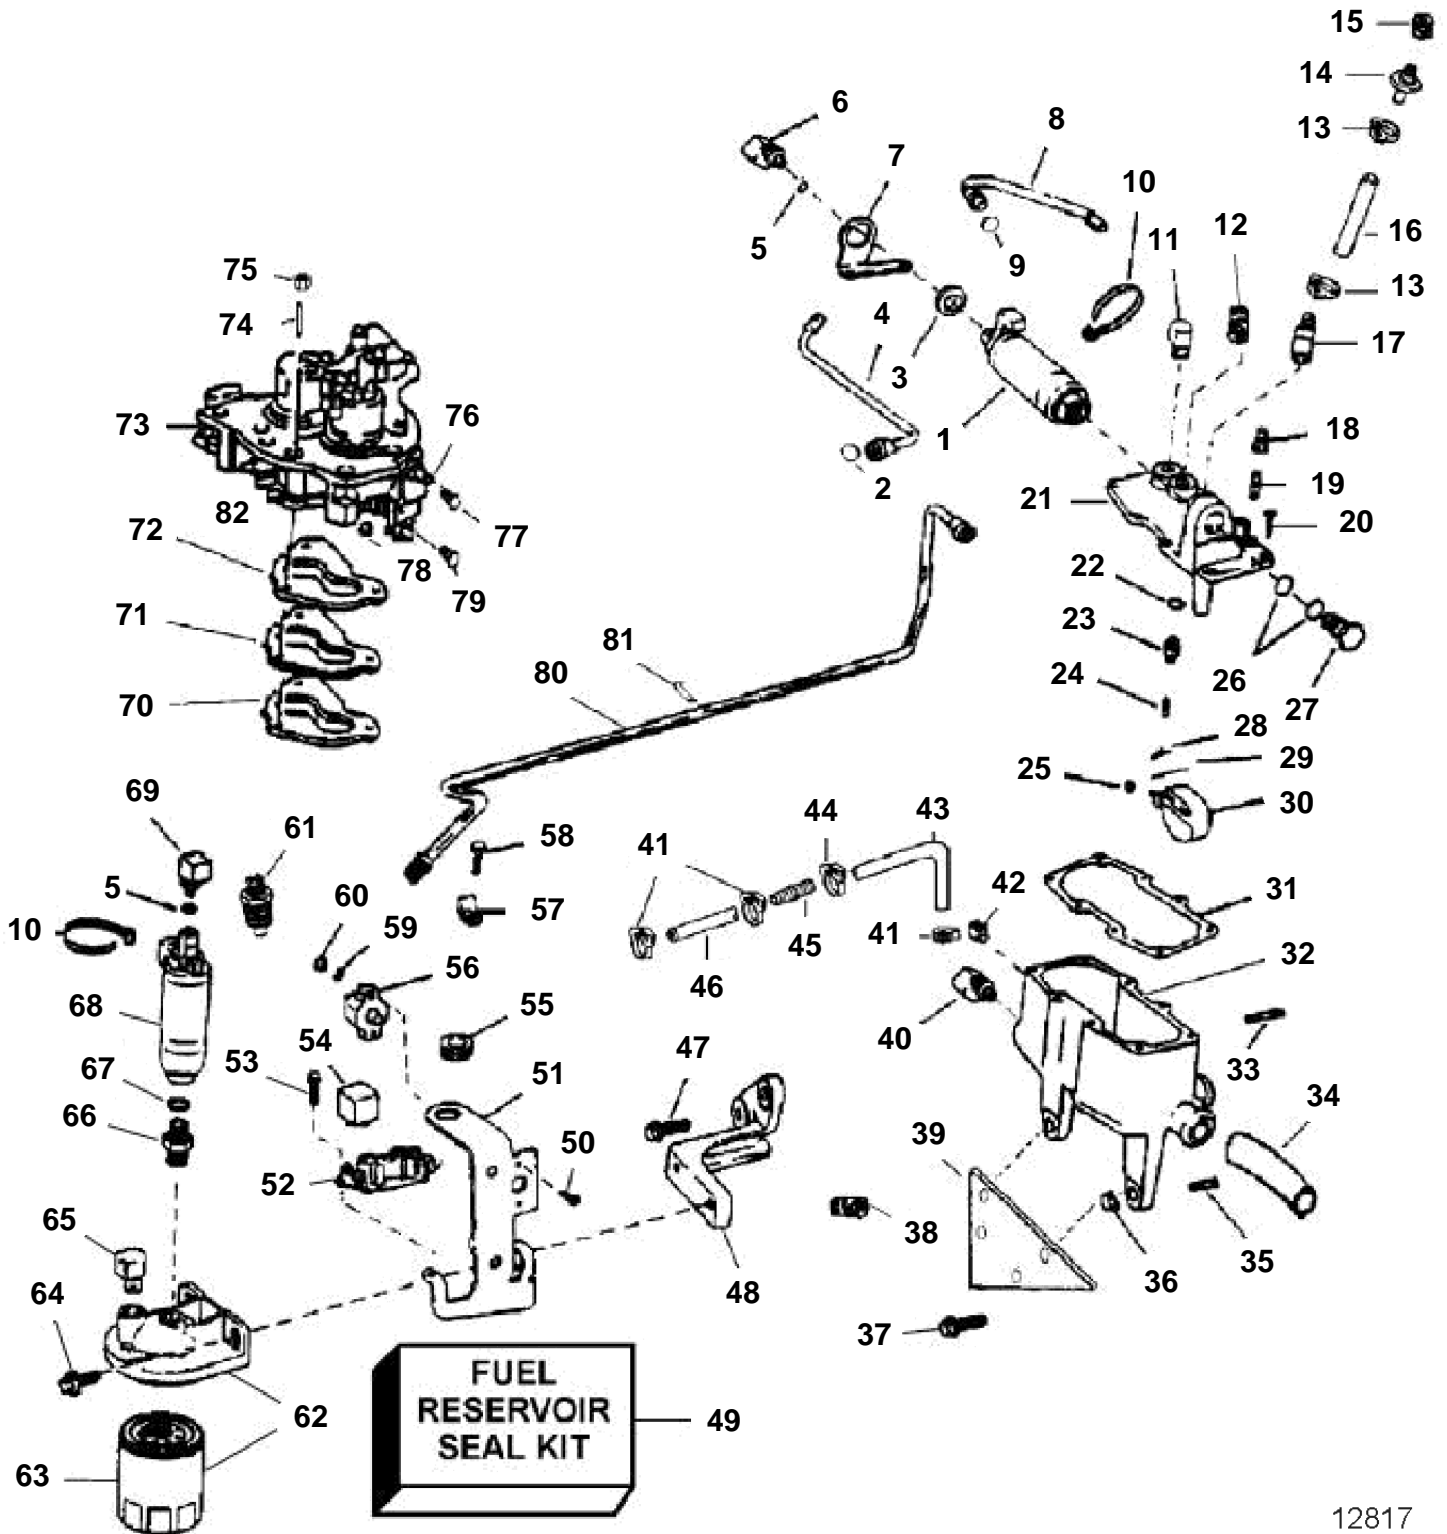

5.7GSICPLKD, 5.7GSIPLKDCE, 5.7GSIPLKE

12817

5.7GSICPLKD, 5.7GSIPLKDCE, 5.7GSIPLKE

REF	PART NO.	QTY	DESCRIPTION	NOTES
1		1	Fuel pump, Electric, high pressure	
	3857650	1	· Fuel pump, 1	
		1	· Seal	
2	3850424	1	O-ring, 0.375 in (9.54 mm), fuel line to TBI	
3	3852481	1	Grommet, Fuel pump to cover, reservoir assy	
4	3850277	1	Fuel pipe, HP pump to TBI	
5	3850820	1	· O-ring, Fitting	
6	3853494	1	Fitting, Fuel line	
7	3853573	1	Bracket, Fuel pump grommet	Reservoir assy
8		1	Fuel pipe, TBI to reservoir	Return
9	3850423	1	O-ring, 0.312 in (7.94 mm), fuel line to TBI	
10		2	Cable tie, Cable assy to fuel pump assy	
11	3852017	1	Adapter, Fuel line	
12	3852462	1	Fitting, TBI to reservoir	Return
	3852453	1	Fitting, Fuel pump outlet	
13	3852529	2	Clamp, Hose, pulse limiter	
14	3852225	1	Impulse limiter, Reservoir to TBI adapter	
15	3852503	1	Elbow, Pulse limiter to TBI adapter	
16	3850689	1	Hose, Reservoir to pulse limiter	
17	3853597	1	Elbow, Vent, reservoir to intake	
18	3853616	1	Protective cap, Pressure valve	
19	3854152	1	Valve, Reservoir assy	
20	3853606	8	Screw, Cover to reservoir	
21	3854405	1	Cardboard tube, Reservoir assy	
22	3853577	1	Gasket, Float needle seat	Reservoir assy
23	3853576	1	Spring seat, Float needle	Reservoir assy
24	3853578	1	Needle, Float	Reservoir assy
25	3852034	1	Retainer, Float pin	
26	3853642	2	O-ring, Retainer, fuel pump	
27	3853572	1	Retainer, Fuel pump to cover	Reservoir assy
28	3853579	1	Clip, Needle to float	Reservoir assy
29	3853622	1	Pin, Float hinge, reservoir	
30	3853575	1	Float	
31	3853574	1	Gasket, Cover	Reservoir assy
32	3854149	1	Reservoir	
33	3852052	1	Split pin	
34	3853580	1	Hose, Reservoir assy to oil cooler	
35	3853558	2	Screw, Reservoir to bracket	
36	3850657	1	Nut, Reservoir to bracket	
37	3853547	1	Screw, Vapor separator & bracket	
38	3856449	1	Fitting, Reservoir, port nipple	
39		1	Reservoir to flywheel hsg	
40	3852480	1	Elbow, Reservoir to thermostat hsg	
41	3852196	3	Clamp	
42	3852167	1	Plug, Reservoir drain	
43	3850653	1	Hose	
44	3854925	2	Clamp	
45	3850666	1	Nipple	
46	3850633	1	Hose	
47	3853326	1	Screw, Lift & fuel filter bracket to engine	
48	3853310	1	Bracket, Fuel filter	
49	3850374	1	Kit, Fuel reservoir	
50	3853620	2	Hexagon screw, Circuit breaker to bracket	
51	3856438	1	Bracket, Fuel pump & relay mounting	
52	3852210	1	Bracket	
53	3852208	2	Screw, Relay & cable assy	
54	3850403	1	Relay, Fuel pump	
55	3852481	1	Grommet, Fuel pump to bracket	
56	3854163	1	Automatic fuse, 20A, fuel pump	
57	3852231	1	Clamp, Fuel line	
58	3852115	1	Screw, Fuel line clamp to bracket	
59	3852001	1	Spring washer	
60	3852064	2	Nut, Circuit breaker terminals	Fuel pump