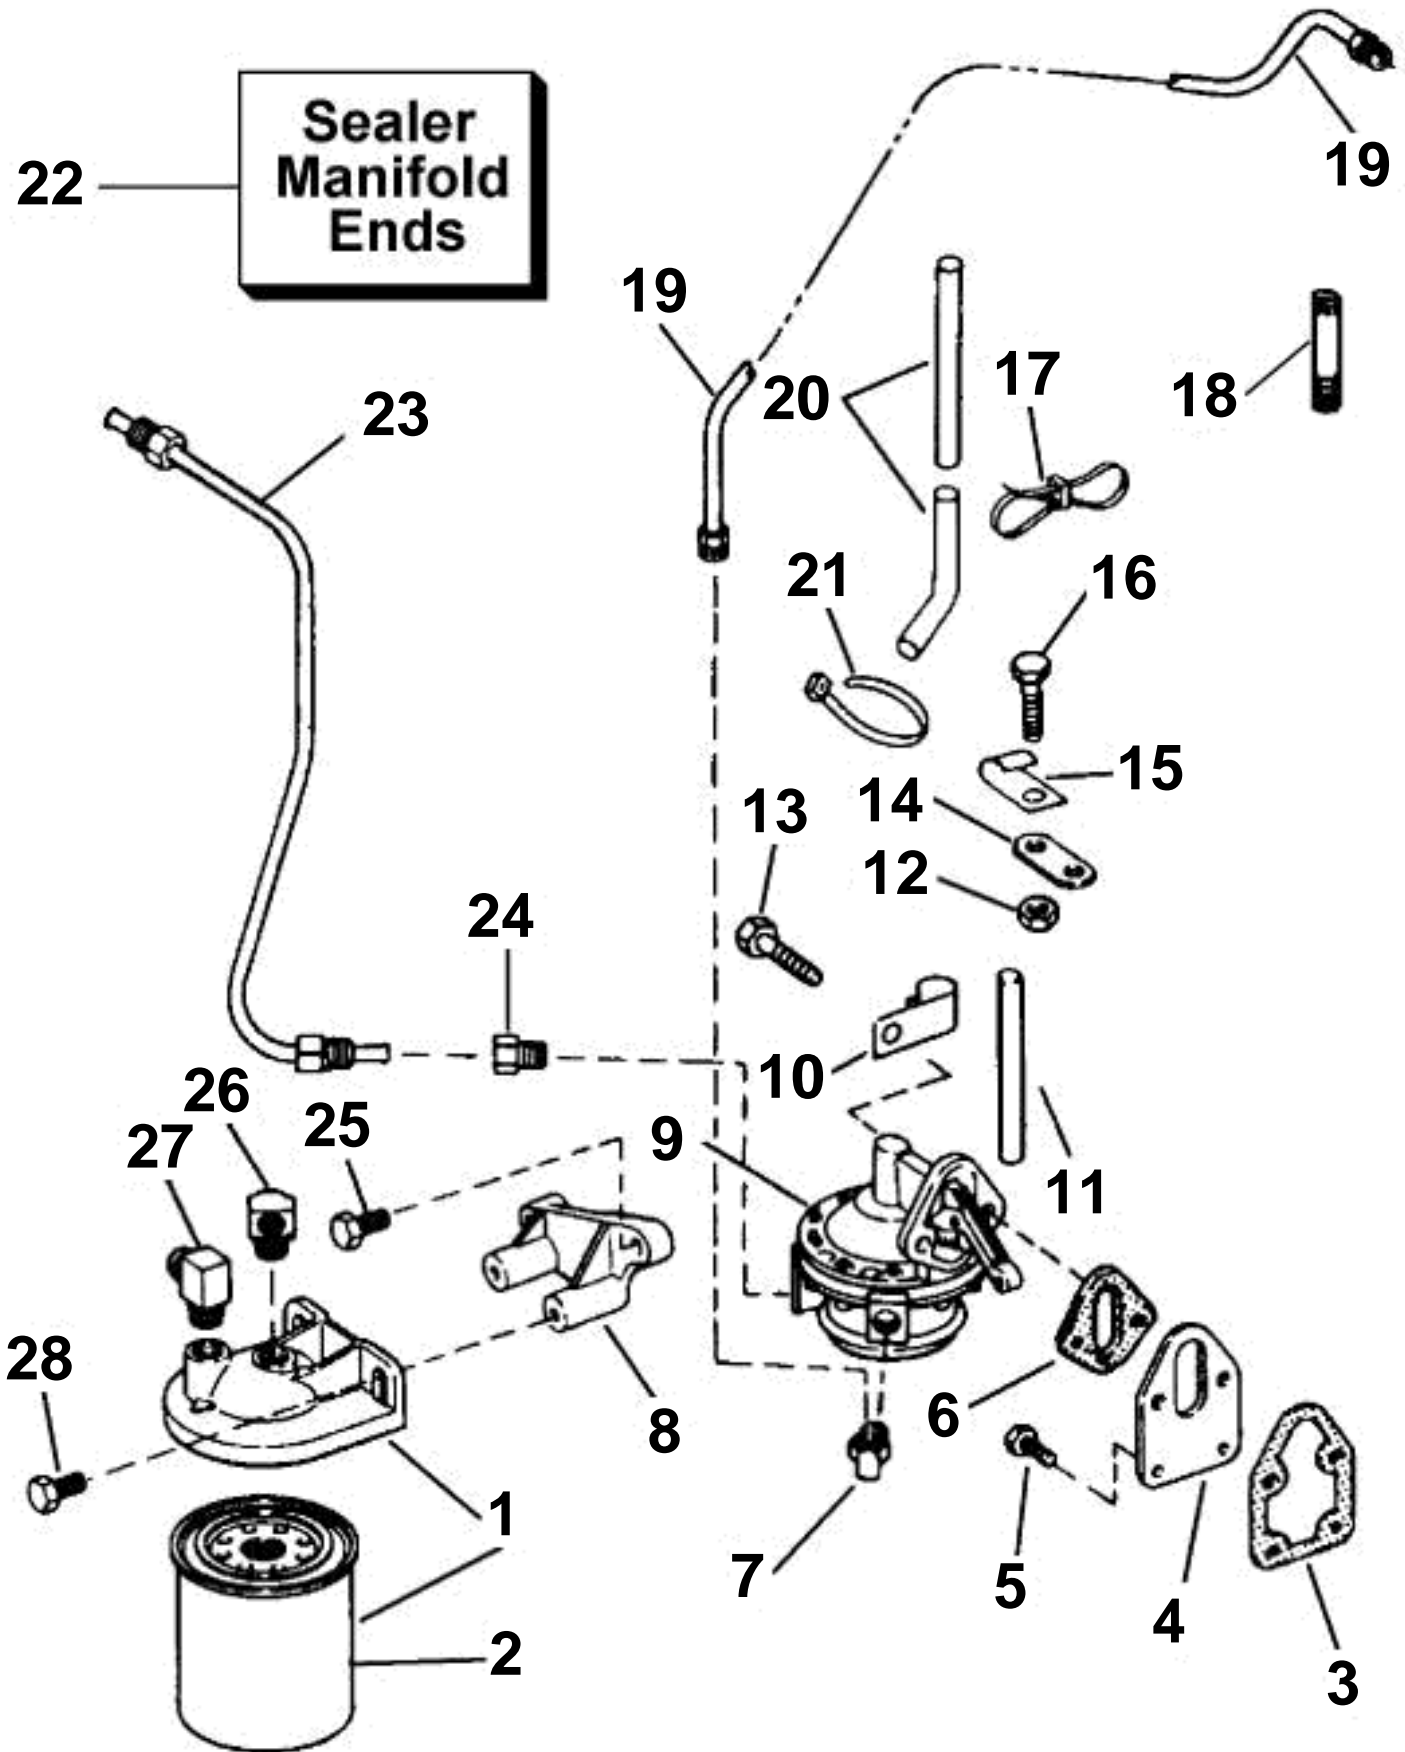

5.7GLPLKE, 5.7GLPLKR, 5.7GSPLKD, 5.7GSPLKE

5.7GLPLKE, 5.7GLPLKR, 5.7GSPLKD, 5.7GSPLKE

REF	PART NO.	QTY	DESCRIPTION	NOTES
1	3850861	1	Kit	
2	3851218	1	• Fuel filter	
3	3852113	1	Gasket, Fuel pump plate	
4	3852114	1	Plate, Fuel pump mounting	
5	3852062	2	Screw, Plate to engine	
6	3852095	1	Gasket, Fuel pump to engine	
7	3852453	1	Fitting, Fuel pump outlet	
8	3853310	1	Bracket, Fuel pump, support bracket & filter	
9	3855276	1	Pump	
10	3852092	1	Clamp, Overflow hose	
11	3852112	1	Push rod, Fuel pump	
12	3852099	1	Nut, Fuel line clamp	
13	3853393	2	Screw, Fuel pump to engine	
14	3852621	1	Bracket, Fuel line clamp	
15	3852231	1	Clamp, Fuel line	
16	3852115	1	Screw, Fuel line clamp to bracket	
17	3852486	4	Lock strap, Overflow hose to fuel line	
18	3850682	1	Stud, Anchor block	
19	3854104	1	Tube, Pump to carburetor	2V
	3855280	1	Fuel pump, Pump to carburetor	4V
20	3854242	1	Hose, Fuel pump overflow	
21		2	Cable tie, Overflow hose	
22	3853169	X	Sealant, Manifold ends	
23	3853997	1	Fuel pipe, Filter to fuel pump	
24	3852017	1	Adapter, Fuel line	
25	3853326	2	Screw, Bracket to engine	
26	3852702	1	Fitting, Fuel line to filter	
27	3852013	1	Elbow, Inlet, fuel filter cover	
28	3853326	2	Screw, Filter to bracket	