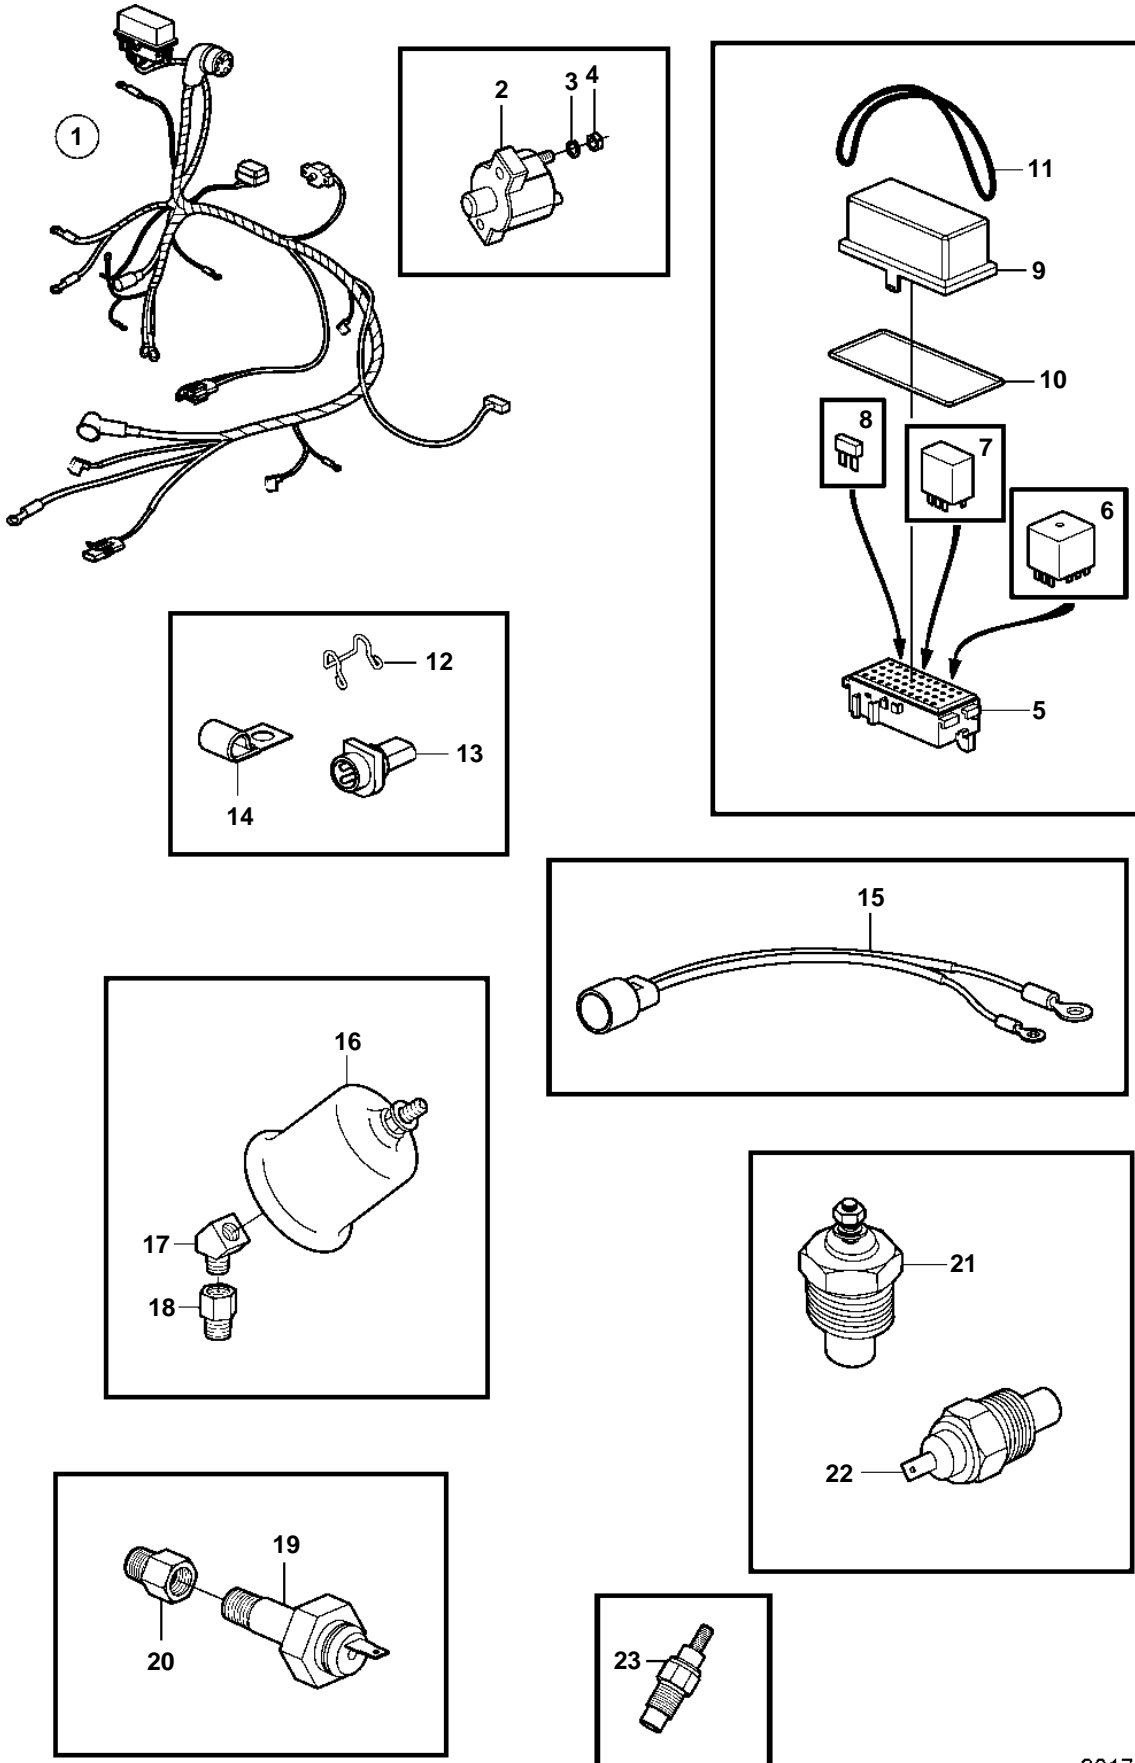

5.7GL-E, 5.0GL-E

5.7GL-E, 5.0GL-E

REF	PART NO.	QTY	DESCRIPTION	NOTES
1	3863293	1	Wiring harness	
2	3854164	1	· Automatic fuse	50A
3	3852001	2	· Spring washer	
4	3852064	2	· Nut	
5		1	· Fuse box	NOT SERVICED
6	3861375	1	· Starter relay	
7	3861376	1	· Relay	
8	3861374	4	· Fuse	20A
	3863403	2	· Fuse	7.5A
9	3589640	1	· Lid	
10		1	· · Seal	NOT SERVICED
11	3854624	1	· O-ring	
12	3852237	1	Retainer	
13	3855178	1	Connector	
14	3852434	3	Clamp, J	D=.750" (19.0mm)
	3852146	2	Clamp, J	D=.375" (9.5mm)
15	3854031	1	Wiring harness, trim	
16	3857532	1	Oil pressure sensor, oil pressure	
	872064	X	Pressure sensor, oil pressure	DUAL STATION
17	3852503	1	Elbow	
18	3855776	1	Adapter	
19	3852215	1	Pressure monitor, oil pressure	
20	3850660	1	Fitting	
21	3852029	1	Sensor, coolant water temp.	
	872068	X	Temperature sensor, coolant water temp.	DUAL STATION
22	872066	1	Thermo monitor, coolant water temp.	
23	3862500	2	Temperature sensor	Exhaust