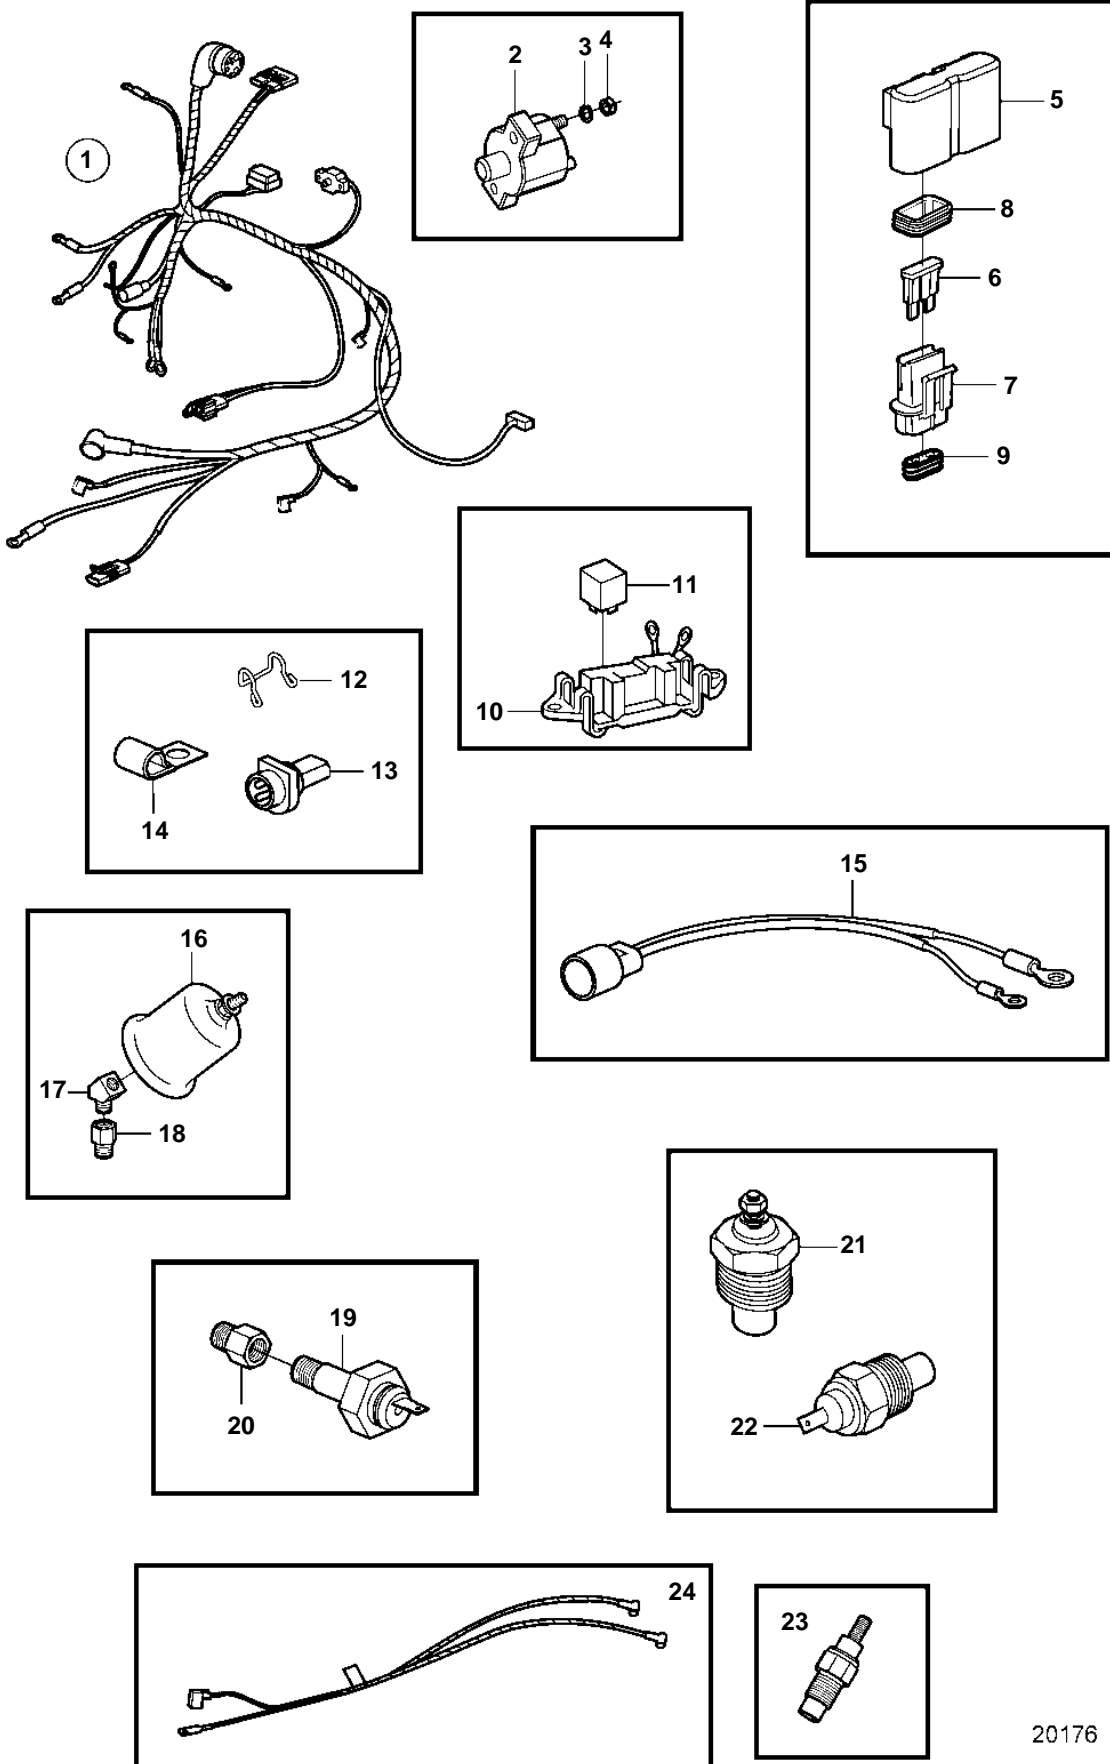

5.7GL-B, 5.0GL-B

20176

5.7GL-B, 5.0GL-B

REF	PART NO.	QTY	DESCRIPTION	NOTES
1	3862310	1	Wiring harness	
2	3854164	1	• Automatic fuse	50A
3	3852001	2	• Spring washer	
4	3852064	2	• Nut	
5	3860455	1	• Fuse holder	
6	979686	2	• Fuse	40A
	969197	2	• Fuse	7.5A
7	8166029	2	• Insulator	
8		2	• • Seal	
9		2	• • Seal	
10	3852210	1	• Bracket	
11	3857533	1	• Relay	FUEL PUMP
12	3852237	1	Retainer	
13	3855178	1	Connector	
14	3852146	1	Clamp, J	D=.375" (9.5mm)
	3852124	1	Clamp, J	D=.188" (4.8mm)
15	3854031	1	Wiring harness, trim	
16	3857532	1	Oil pressure sensor, oil pressure	
	872064	X	Pressure sensor, oil pressure	DUAL STATION
17	3852503	1	Elbow	
18	3855776	1	Adapter	
19	3852215	1	Pressure monitor, oil pressure	
20	3850660	1	Fitting	
21	3852029	1	Sensor, coolant water temp.	
	872068	X	Temperature sensor, coolant water temp.	DUAL STATION
22	872066	1	Thermo monitor, coolant water temp.	
23	3862500	2	Temperature sensor	Exhaust
24	3862220	1	Wiring harness	Exhaust sensor lead