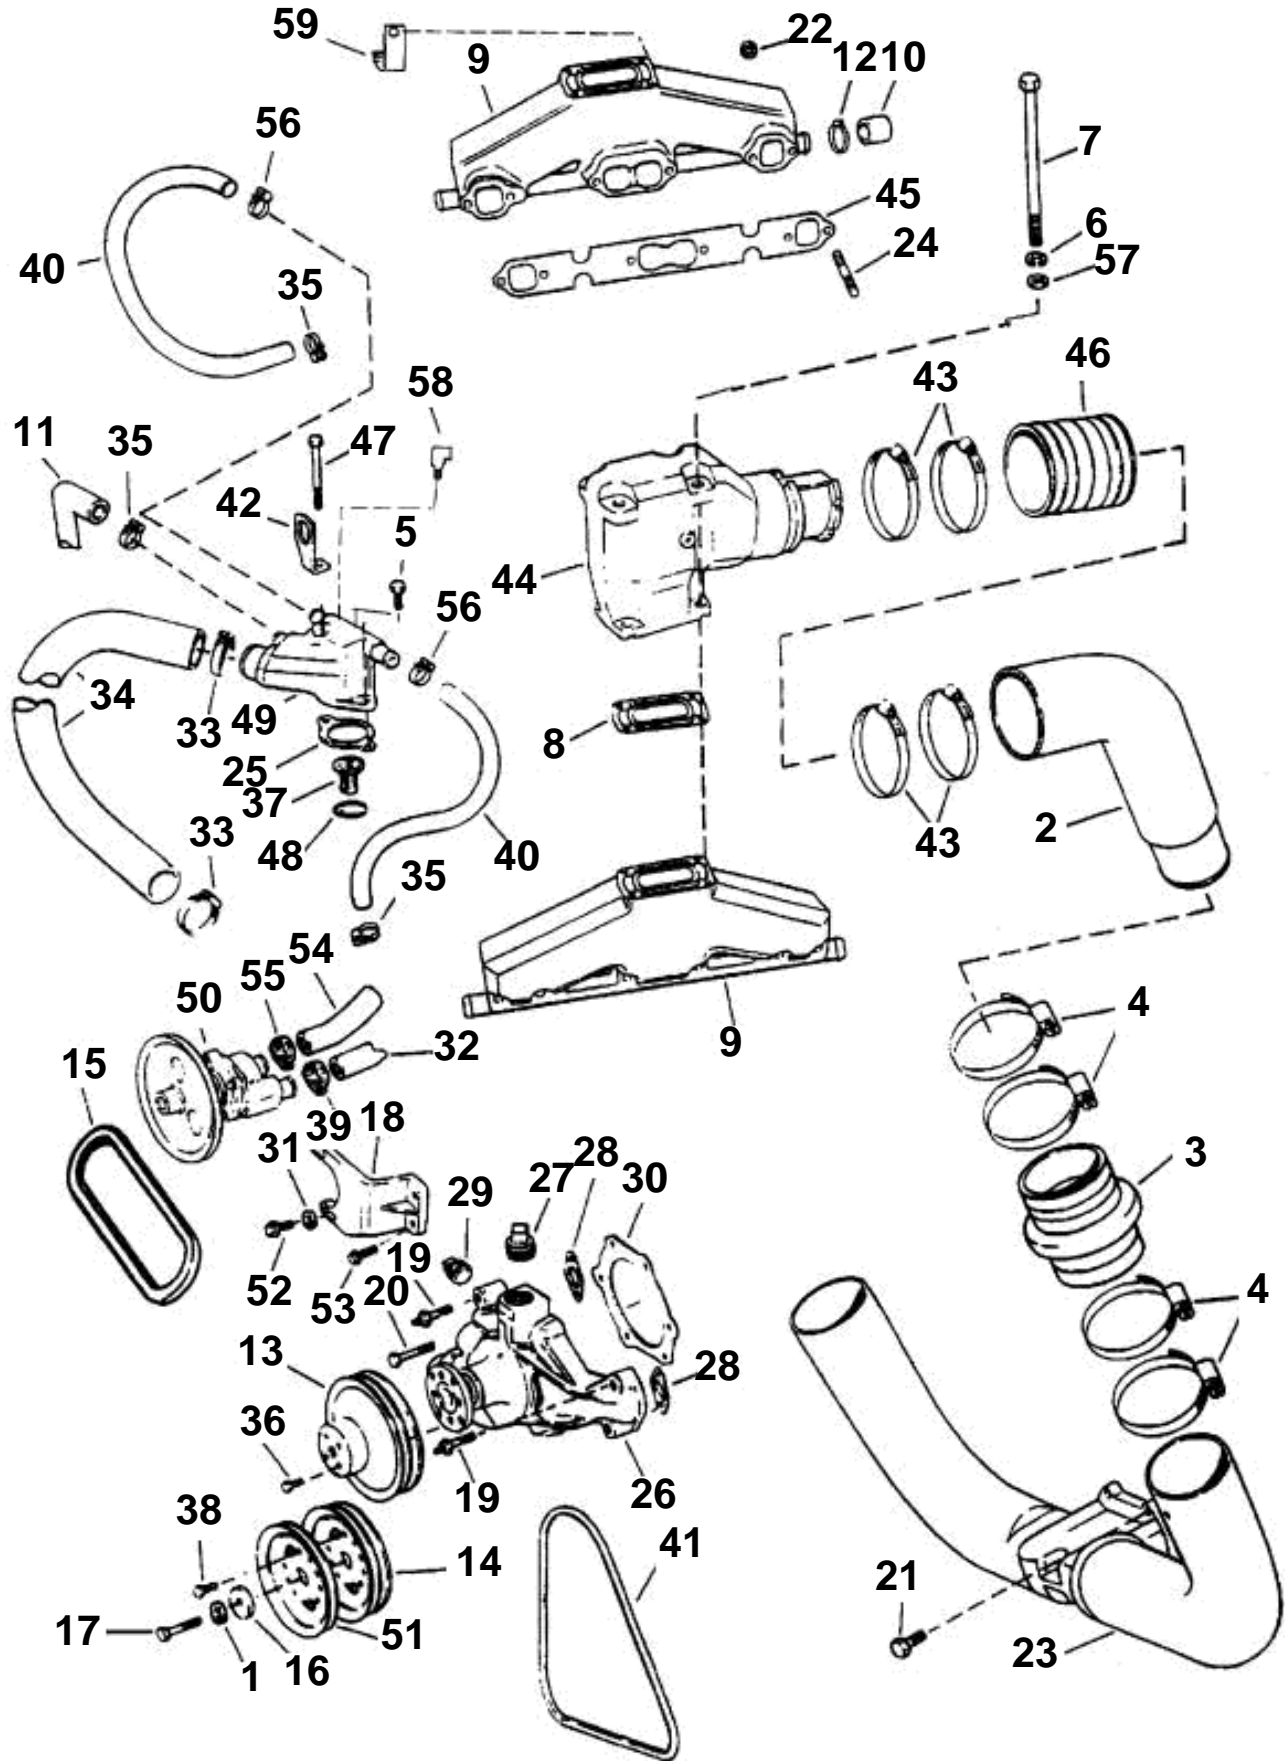

## 5.7GIPHUS

REF	PART NO.	QTY	DESCRIPTION	SEE SEC.	NOTES
1	3852046	1	Lock washer, Pulley		
2	3850214	2	Exhaust pipe		
3	3852742	2	Exhaust hose, Exhaust pipe, lower		
4	3852604	8	Clamp, Hose to exhaust pipe		
5	3853401	1	Screw, Housing to manifold		
6	3852002	8	Lock washer, High rise to manifold		
7	3852830	8	Screw, High rise to manifold		
8	3850496	2	Gasket, Elbow		
			· Bulletin P-25-1-1	P-25-1-1-EN	Riser Gasket Replaced
9	3852374	2	Exhaust pipe		
10	3852476	2	Cap, Manifold		
11	3850363		Hose		
12	3852602	2	Clamp, Manifold cap		
13	3852220	1	Pulley, Water pump		
14	3852137	1	Pulley, Crankshaft		
15	3852336	1	V-belt, Water pump		
16	3852110	1	Washer, Harmonic balancer		
17	3852131	1	Screw, Harmonic balancer		
18		1	Bracket, Water pump		
19	3852507	3	Stud, Water pump		
20	3853539	1	Screw, Water pump, lower (RH)		
21	3855472	4	Flange screw, Pipe to gimbal		
22	3853404	12	Lock nut, Manifold stud to engine		
23	3851000	1	Exhaust pipe		
24	3852467	12	Stud, Manifold to engine		
25	3852111	1	Gasket, Thermostat housing		
26	3853850	1	Circulation pump		
27	3850802	2	· Plug, 1 inch		
28	3852477	2	· Gasket, Pump to block		
29	3852135	1	· Plug, 3/4 in		
30	3850595	1	· Gasket, Water pump cover		
31	3852054	2	Washer, Water pump		
32	3850361	1	Hose, Transom to water pump		
33	3852098	2	Clamp, Hose		
34	3852288	1	Hose, Water pump to thermostat		
35	3852602	3	Clamp, Hose		
36	3853390	1	Screw, Pulley to pump		
37	3852216	1	Thermostat		
38	3853418	3	Screw, Crankshaft pulley		
39	3850422	1	Clamp, Water hose, inlet		
40	3852746	2	Hose, Thermostat to manifold*		
41	3853368	1	V-belt, Alternator		
42	3852649	1	Bracket, Center lift		
43	3853860	8	Clamp, Hose, high rise		
44	3855270	2	Exhaust pipe		
	3850740	2	· Plug		
45	3852468	2	Gasket, Manifold to engine		
46	3852696	2	Exhaust hose, High rise to elbow		
47	3853391	1	Screw, Housing to manifold		
48	3852071	1	O-ring, Thermostat		
49	3850360	1	Thermostat housing		
50	3851623	1	Sea water pump		
51	3852505	1	Pulley, Water pump		
52	3853397	2	Screw, Water pump to bracket		
53	3853326	2	Screw, Bracket to engine		
54	3850362	1	Hose, Raw water pump to reservoir		
55	3853786	1	Clamp, Water pump, Outlet		
56	3853780	2	Clamp, Hose		
57	3852058	5	Washer		
58	3853598	1	Elbow, Thermostat housing		
59	857045	1	Clamp, Water hose, cooler to thermostat		