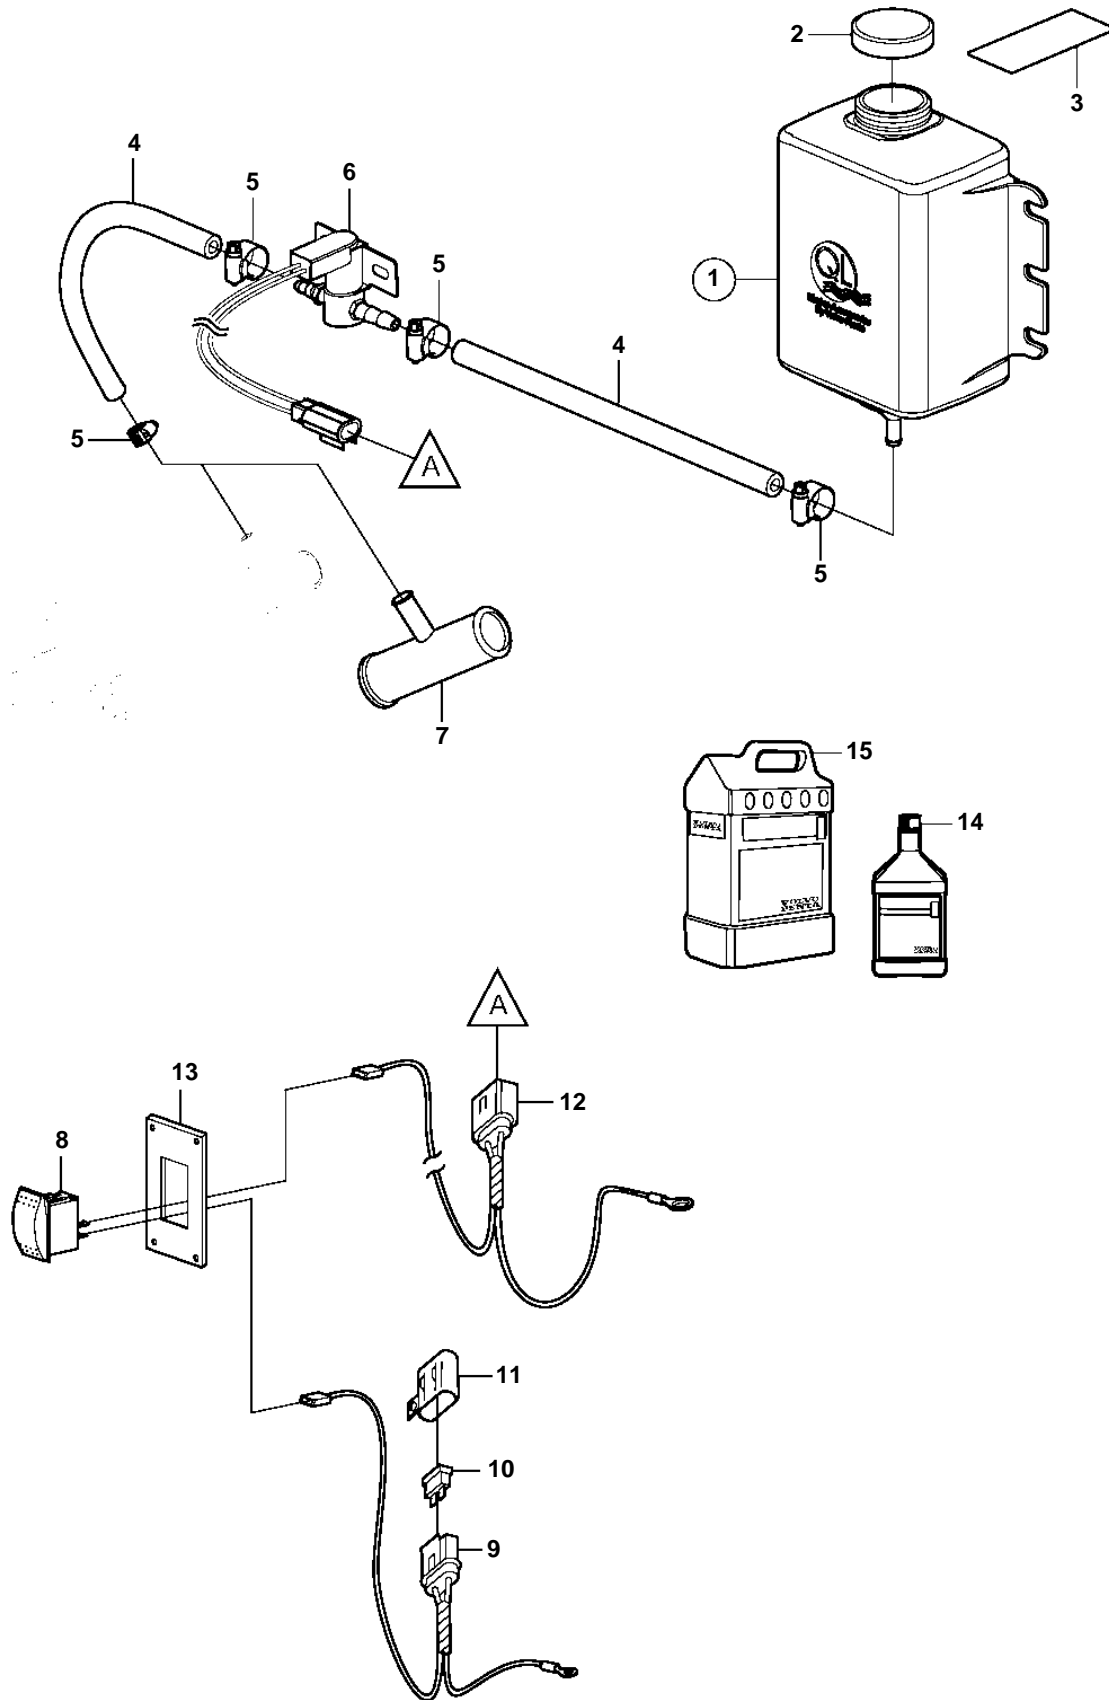

5.0GiCE-J, 5.0GiCE-JF, 5.0GXiCE-J, 5.0GXiCE-JF, 5.0GiCE-M, 5.0GiCE-MF, 5.0GXiCE-M, 5.0GXiCE-MF

23330

5.0GiCE-J, 5.0GiCE-JF, 5.0GXiCE-J, 5.0GXiCE-JF, 5.0GiCE-M, 5.0GiCE-MF, 5.0GXiCE-M, 5.0GXiCE-MF

REF	PART NO.	QTY	DESCRIPTION	NOTES
1	3808877	1	Reservoir	
2		1	• Cap	not sold separately
3	7741899	1	Decal	
4	3587529	1	Hose	Cut
5	3860413	4	Hose clamp	
6	3808911	1	Solenoid valve	
7	3589414	1	T-nipple	1"
	3589415	1	T-nipple	1.25"
8	3862491	1	Switch	
9	3862489	1	Wiring harness	
10	983966	1	• Fuse	
11	8072808	1	• Cover	
12	3862490	1	Wiring harness	
13	3862899	1	Switch plate	Black
	3862898	1	Switch plate	White
	3862900	1	Switch plate	Woodgrain
14	41103103	1	Neutralizing agent	1 Quart (946ml)
15	41103102	1	Neutralizing agent	1 Gallon (3,78L)