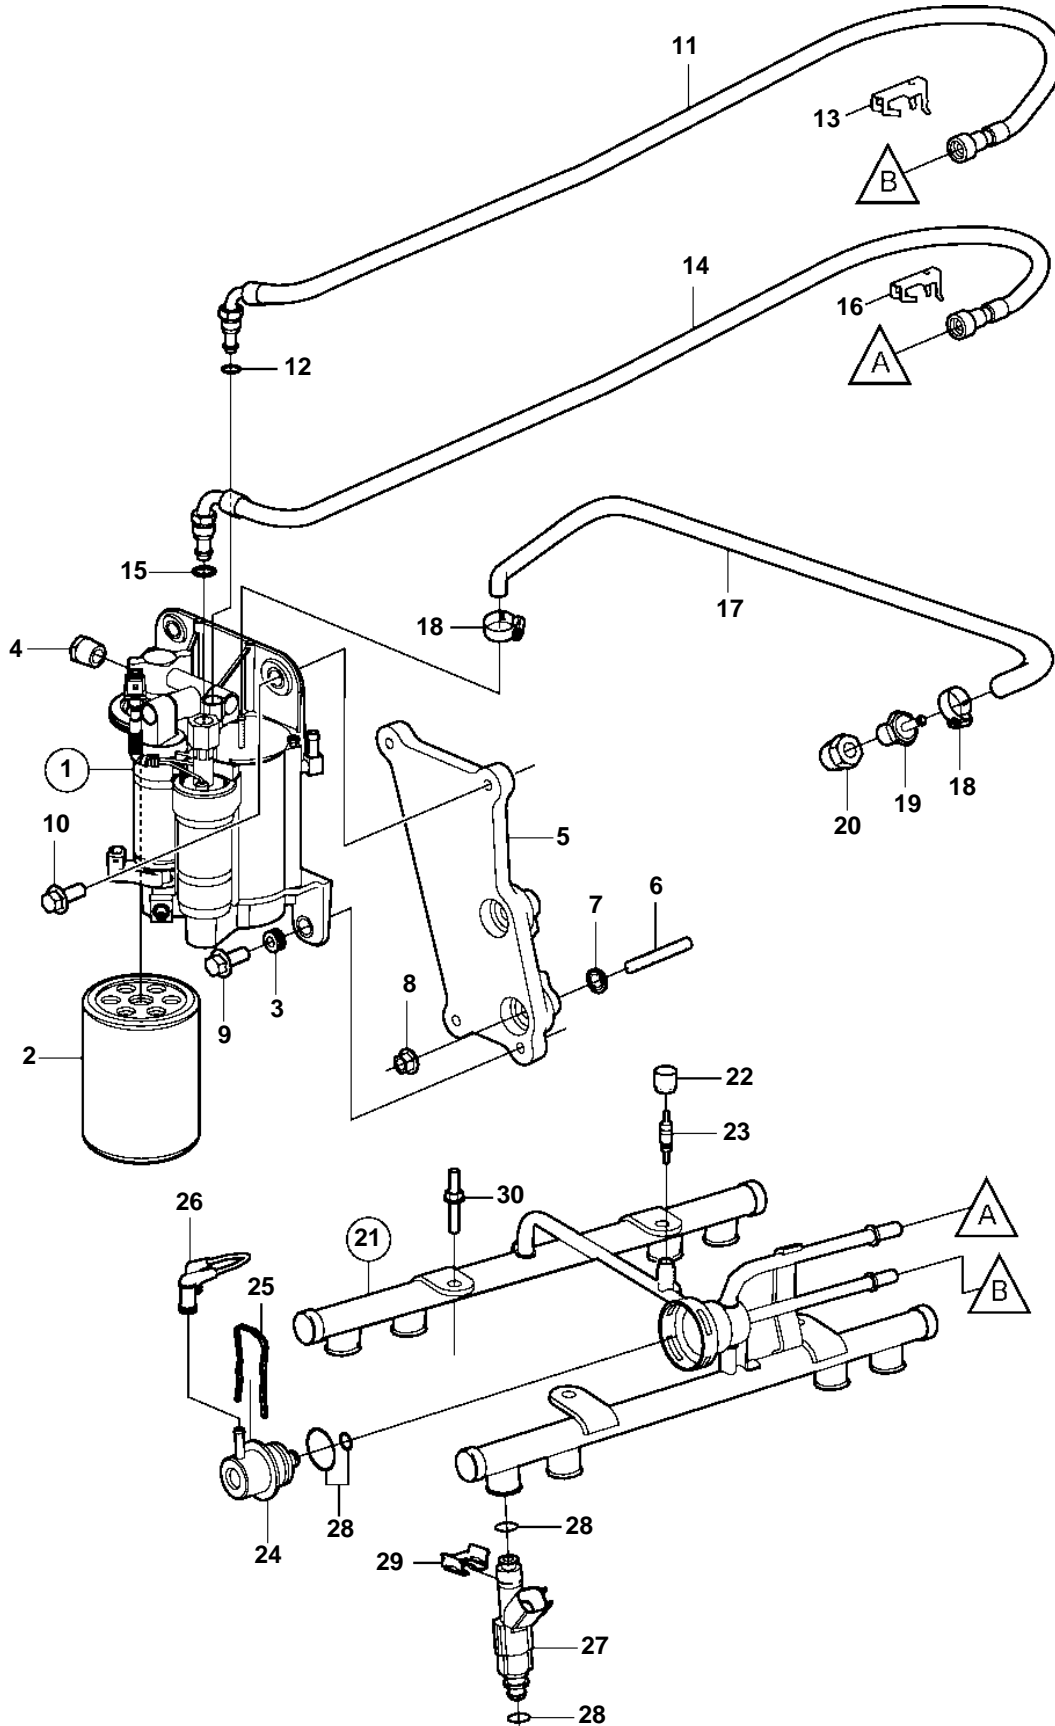

5.0GiC-J, 5.0GiC-JF, 5.0GXiC-J, 5.0GXiC-JF

5.0GiC-J, 5.0GiC-JF, 5.0GXiC-J, 5.0GXiC-JF

REF	PART NO.	QTY	DESCRIPTION	NOTES
1	3594444	1	Fuel pump	
	3588865	1	· Fuel pump kit	High pressure fuel pump
2	3847644	1	· Filter	
3	3861396	4	· Rubber bushing	
4	3857816	1	Bushing	
5	3861031	1	Bracket	
6	3860928	2	Stud	
7	3860538	2	Nut, speed	
8	3853404	2	Nut	
9	982702	2	Flange screw	
10	982702	2	Flange screw	Sea water cooling
	946472	2	Flange screw	Fresh water cooling
11	3888727	1	Fuel hose	
12	3850424	1	· O-ring	
13	3887195	1	Locking clip	
14	3888725	1	Fuel pipe	
15	3850423	1	· O-ring	
16	3887198	1	Locking clip	Part not sold
17	3807072	1	Kit	
18	3860413	2	Hose clamp	
19	3860290	1	Nipple	
20	3861926	1	Tube fitting	
21	3858966	1	Fuel pipe	
22	3858972	1	Cardboard tube	
23	3858971	1	Valve	
24	3858967	1	Fuel press regulator	
25	3858968	1	Clip	
26	3858974	1	Hose	
27	21141691	8	Injector	
28	3858981	X	O-ring	Includes 16 o-rings for injectors and 2 o-rings for pressure regulator.
29	3858970	8	Retainer	
30	3858973	4	Bolt	