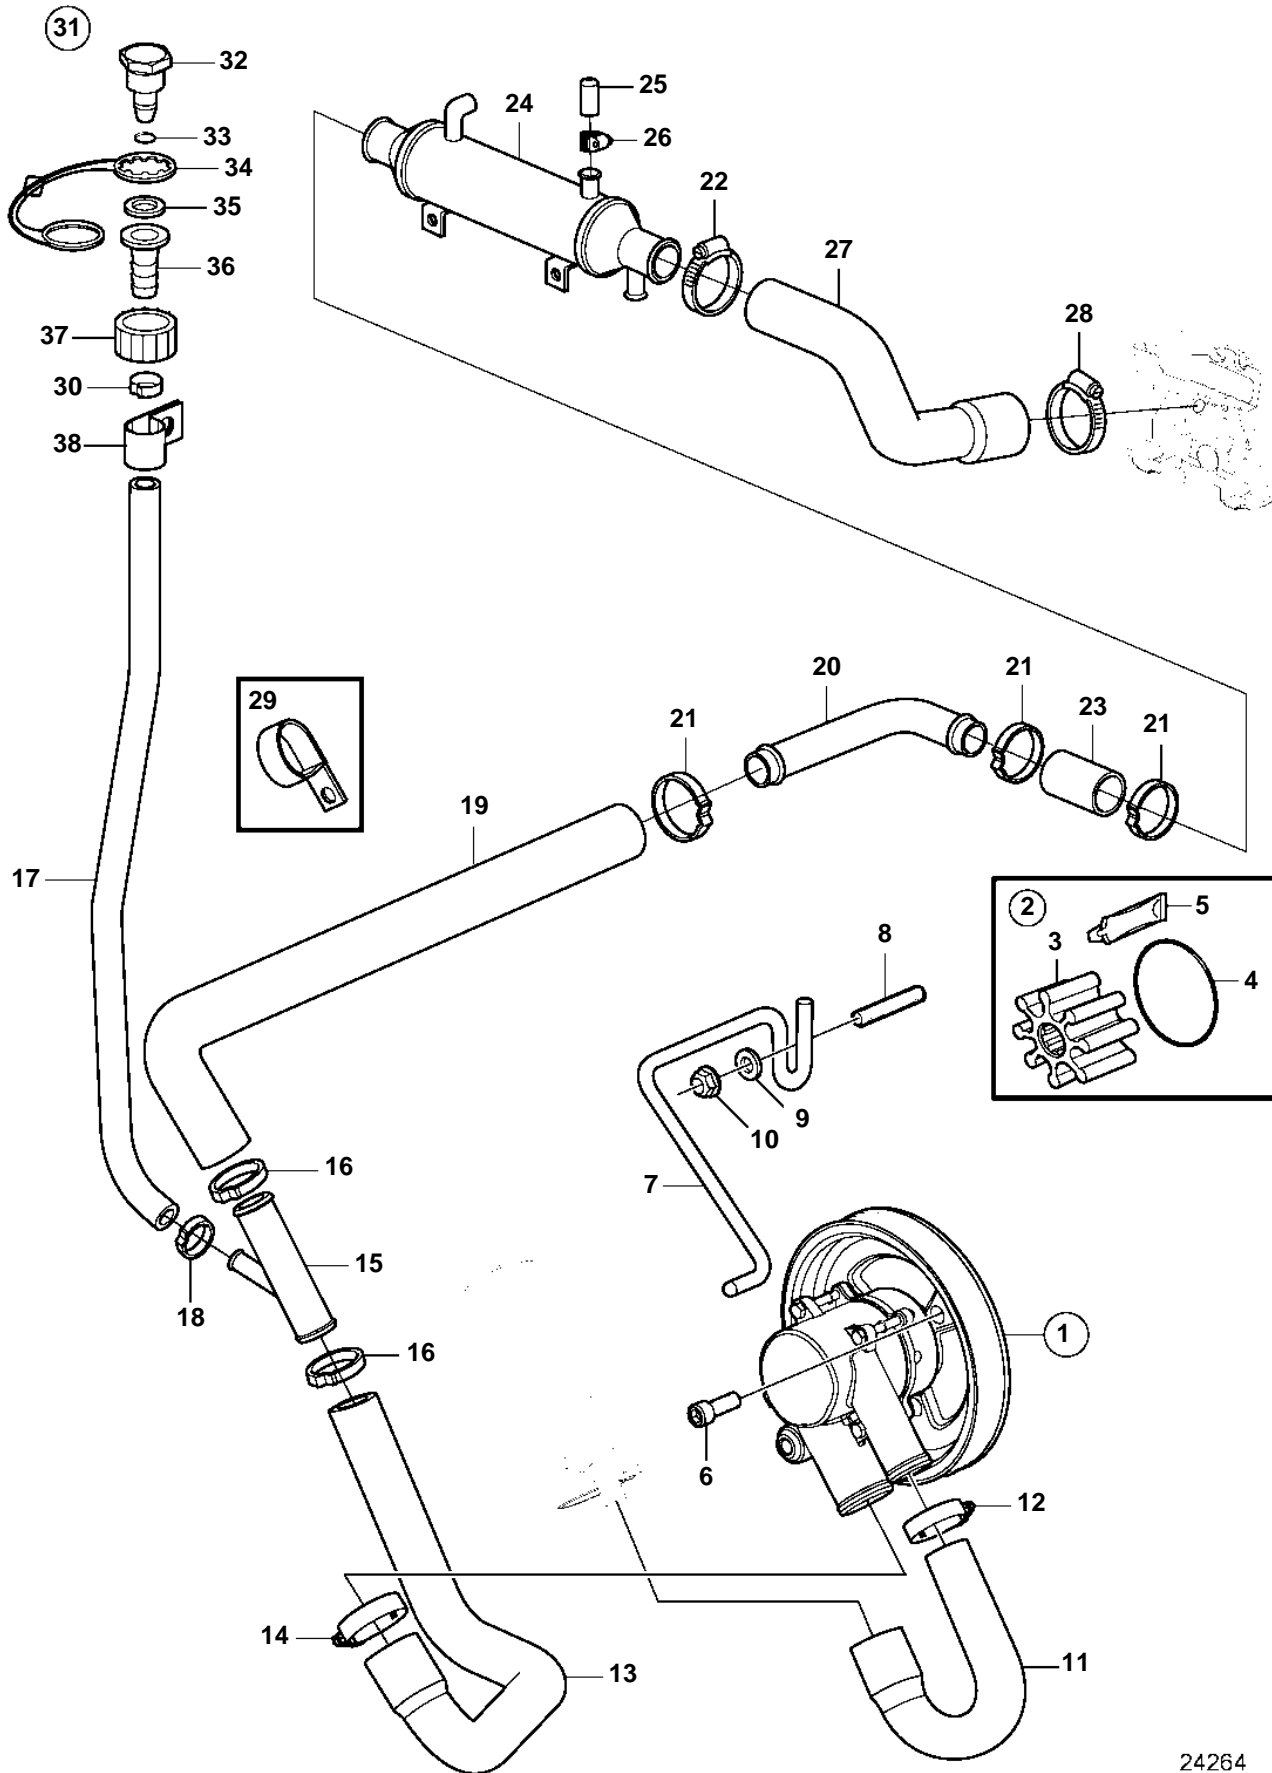

5.0GiC-JF, 5.0GXiC-JF

24264

5.0GiC-JF, 5.0GXiC-JF

REF	PART NO.	QTY	DESCRIPTION	NOTES
1	3812519	1	Pump	replaced by next part number
	21212799	1	Pump	
2	3842786	1	• Kit	replaced by next part number
	21213664	1	• Impeller kit	
3		1	• • Impeller	not sold separately
4	3858938	1	• • O-ring	
5		1	• • Lubricant, glycerin	not sold separately
6	3857939	3	Screw	
7	3817688	1	Bracket	
8	941814	2	Stud	
9	980933	1	Washer	
10	3857181	2	Flange lock nut	
11	3817818	1	Hose	
12	3863441	1	Hose clamp	
13	3817823	1	Hose	
14	3863440	1	Hose clamp	
15	3862699	1	T-pipe	
16	982645	2	Clamp	
17	3862901	1	Hose	
18	983168	1	Clamp	
19	21110092	1	Hose	
20	3594839	1	Tube	
21	982645	3	Clamp	
22	3863444	1	Hose clamp	
23	3594841	1	Hose	
24	3862629	1	Oil cooler	
25	3856766	1	Cardboard tube	
26	3860413	1	Hose clamp	
27	3817579	1	Hose	
28	3812302	1	Hose clamp	
29	3853312	1	Clamp	
30	983146	1	Clamp	
31	3807440	1	Connector	
32		1	• Cap	not sold separately
33	942978	1	• O-ring	
34	3862082	1	• Retainer	
35	3807664	1	• Washer	
36		1	• Connector	not sold separately
37		1	• Connector	
38	3862891	1	Attaching clamp	