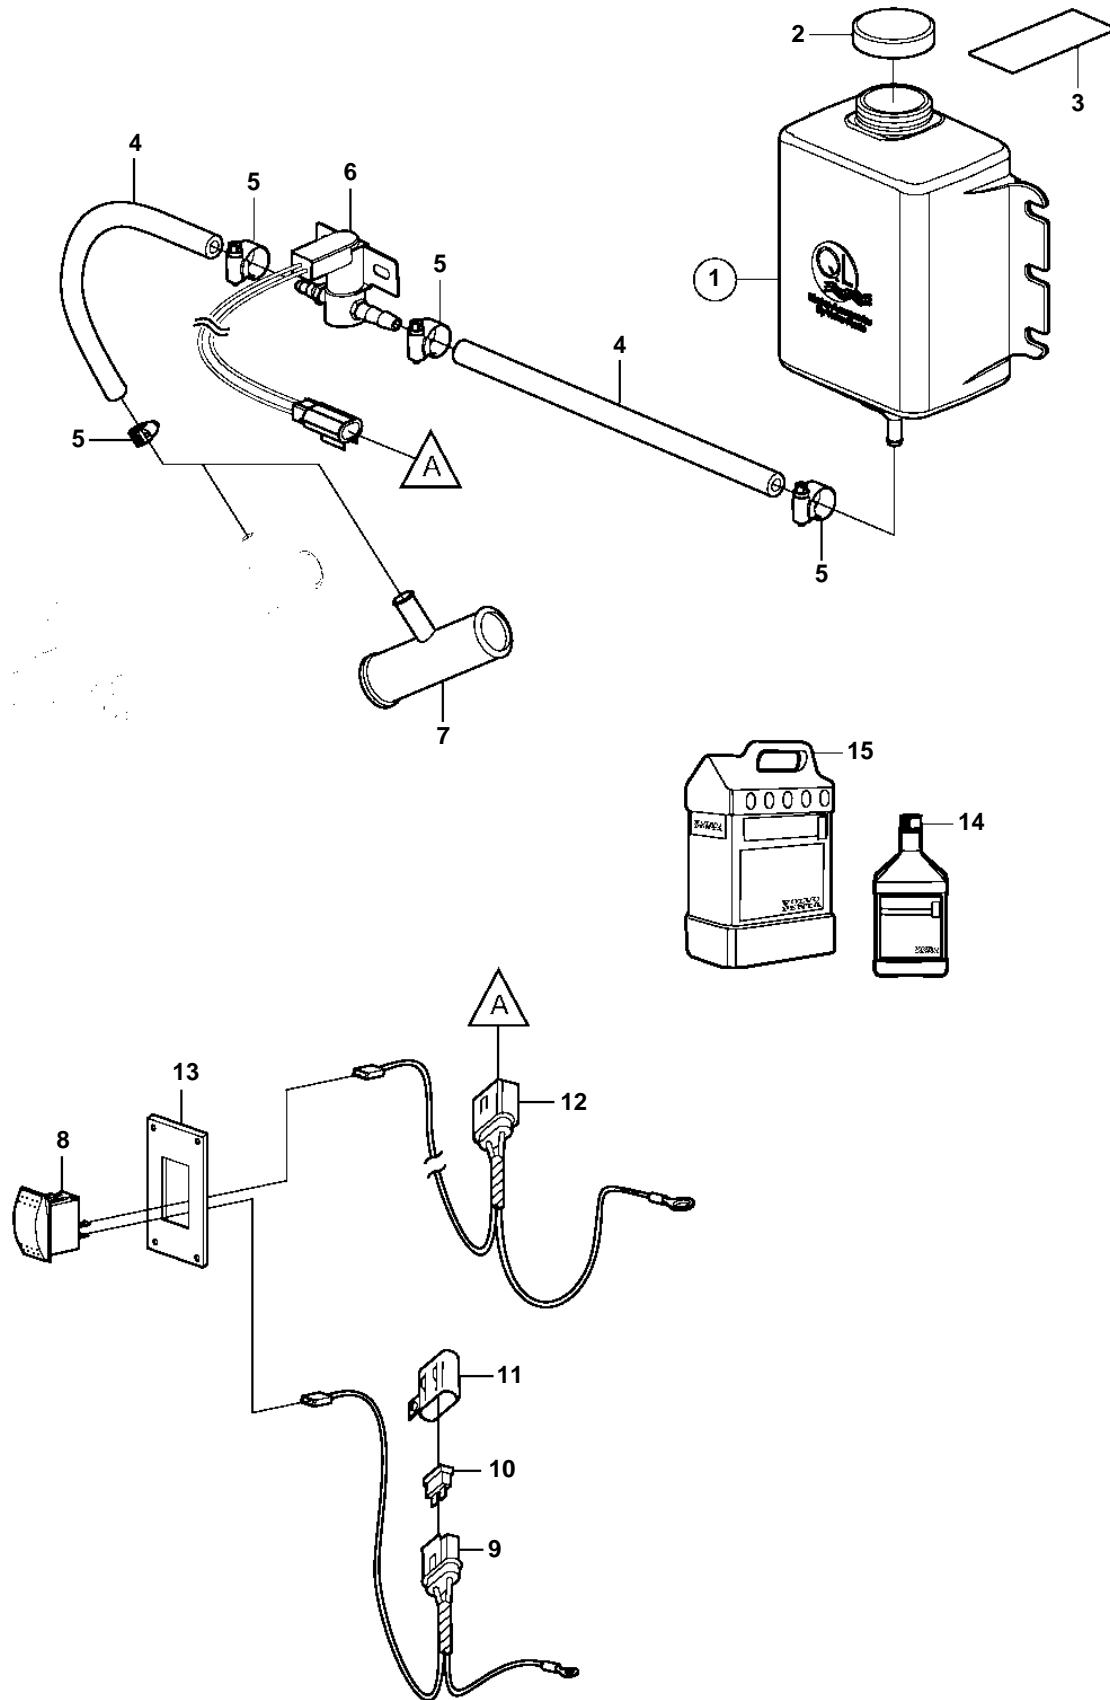

5.0GiC-J, 5.0GiC-JF, 5.0GXiC-J, 5.0GXiC-JF

23330

5.0GiC-J, 5.0GiC-JF, 5.0GXiC-J, 5.0GXiC-JF

REF	PART NO.	QTY	DESCRIPTION	NOTES
1	3808877	1	Reservoir	
2		1	• Cap	not sold separately
3	7741899	1	Decal	
4	3587529	1	Hose	Cut
5	3860413	4	Hose clamp	
6	3808911	1	Solenoid valve	
7	3589414	1	T-nipple	1"
	3589415	1	T-nipple	1.25"
8	3862491	1	Switch	
9	3862489	1	Wiring harness	
10	983966	1	• Fuse	
11	8072808	1	• Cover	
12	3862490	1	Wiring harness	
13	3862899	1	Switch plate	Black
	3862898	1	Switch plate	White
	3862900	1	Switch plate	Woodgrain
14	41103103	1	Neutralizing agent	1 Quart (946ml)
15	41103102	1	Neutralizing agent	1 Gallon (3,78L)