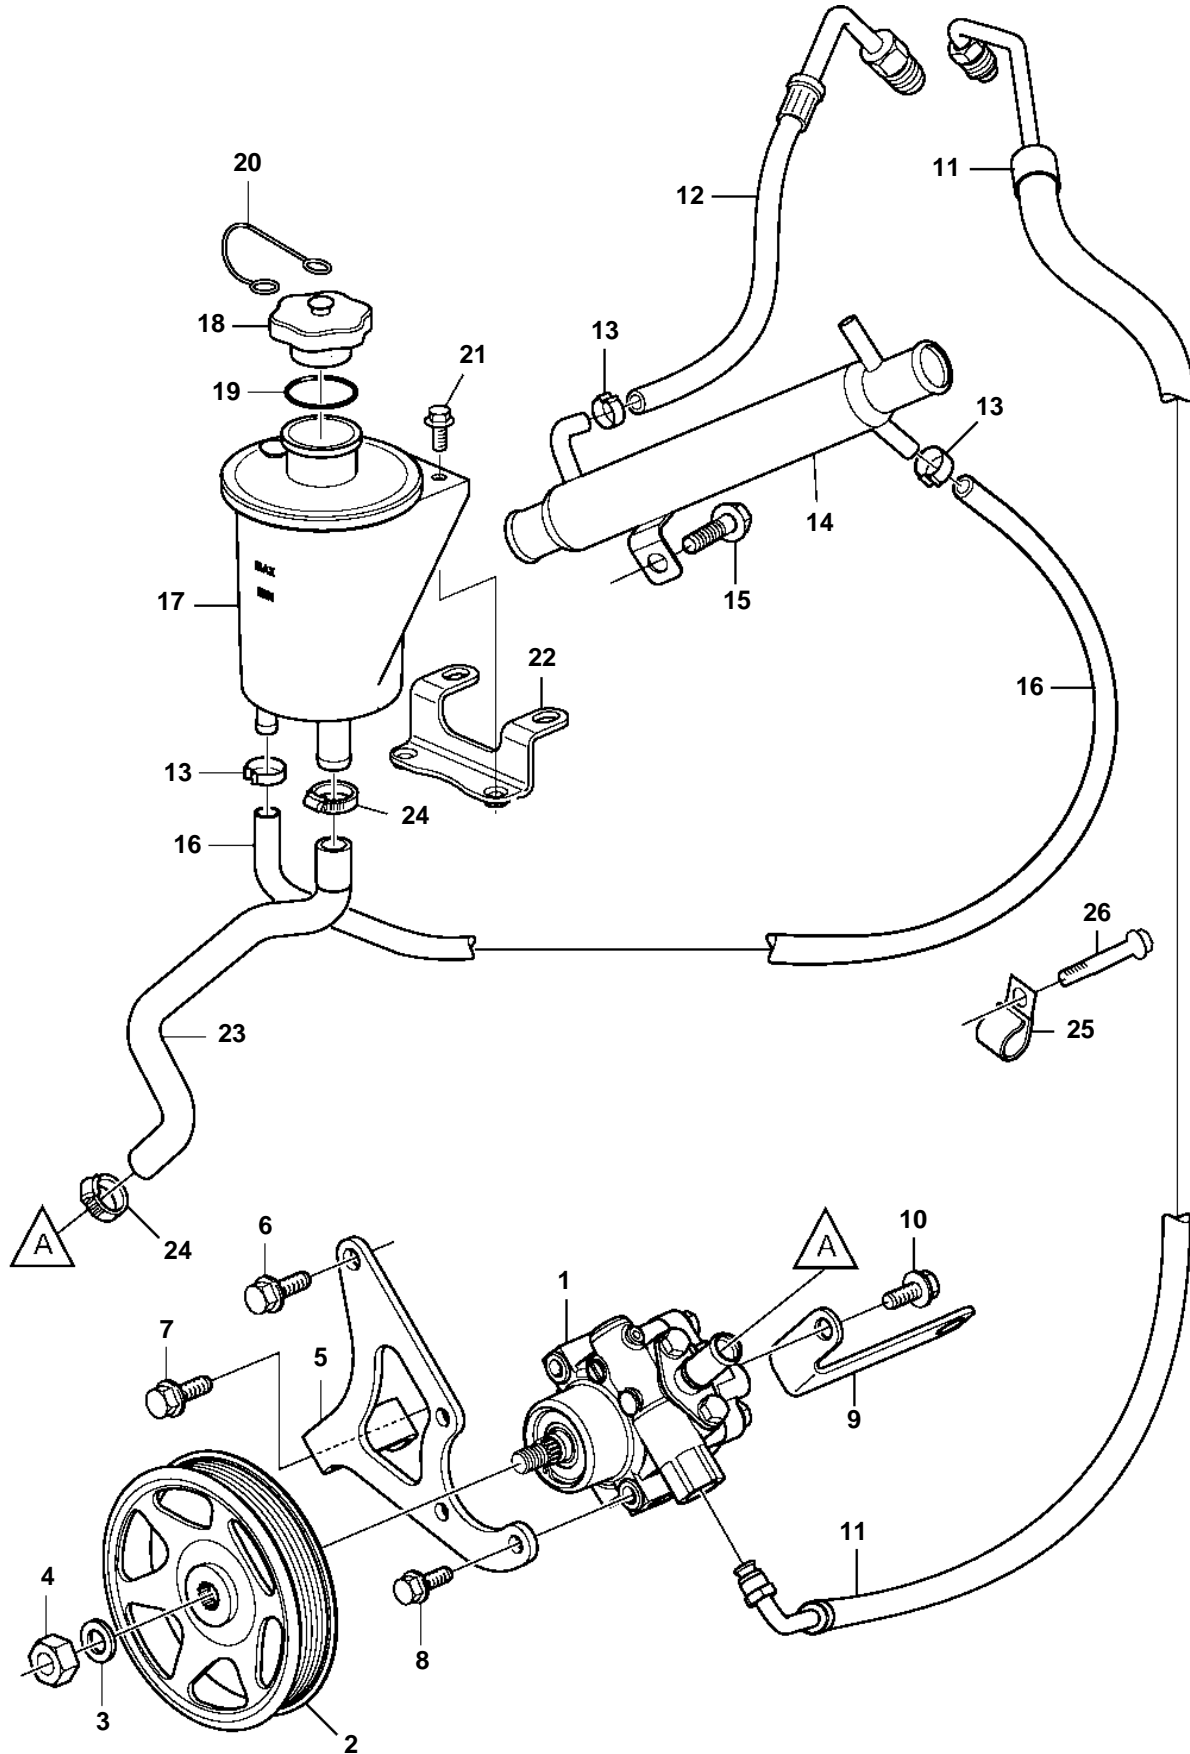

5.0GXIE-K, 5.0GXIE-KF, 5.0GXIE-M, 5.0GXIE-MF

5.0GXIE-K, 5.0GXIE-KF, 5.0GXIE-M, 5.0GXIE-MF

REF	PART NO.	QTY	DESCRIPTION	NOTES
1	3887373	1	Power steering pump	
2	3889611	1	Pulley	
3	3889615	1	Washer	
4	3889613	1	Nut	
5	3887731	1	Bracket	
6	3853405	1	Screw	
7		1	Screw	
8	3595499	3	Screw	
9	3887776	1	Bracket	
10	3595499	1	Screw	
11	3887986	1	Hose assembly	
12	3863148	1	Hose	
13	982663	3	Hose clamp	
14	3862629	1	Oil cooler	
15	3860582	1	Screw	
16	3593914	1	Hose	
17	3887375	1	Reservoir	
18		1	· Cap	not sold separately
19		1	· O-ring	not sold separately
20		1	· Retainer	not sold separately
21	945358	2	Flange screw	
22		1	Bracket	Part not sold
23	21128407	1	Hose	
24	3853794	2	Hose clamp	
25		1	Clamp, J	Part not sold
26	3853392	1	Screw	