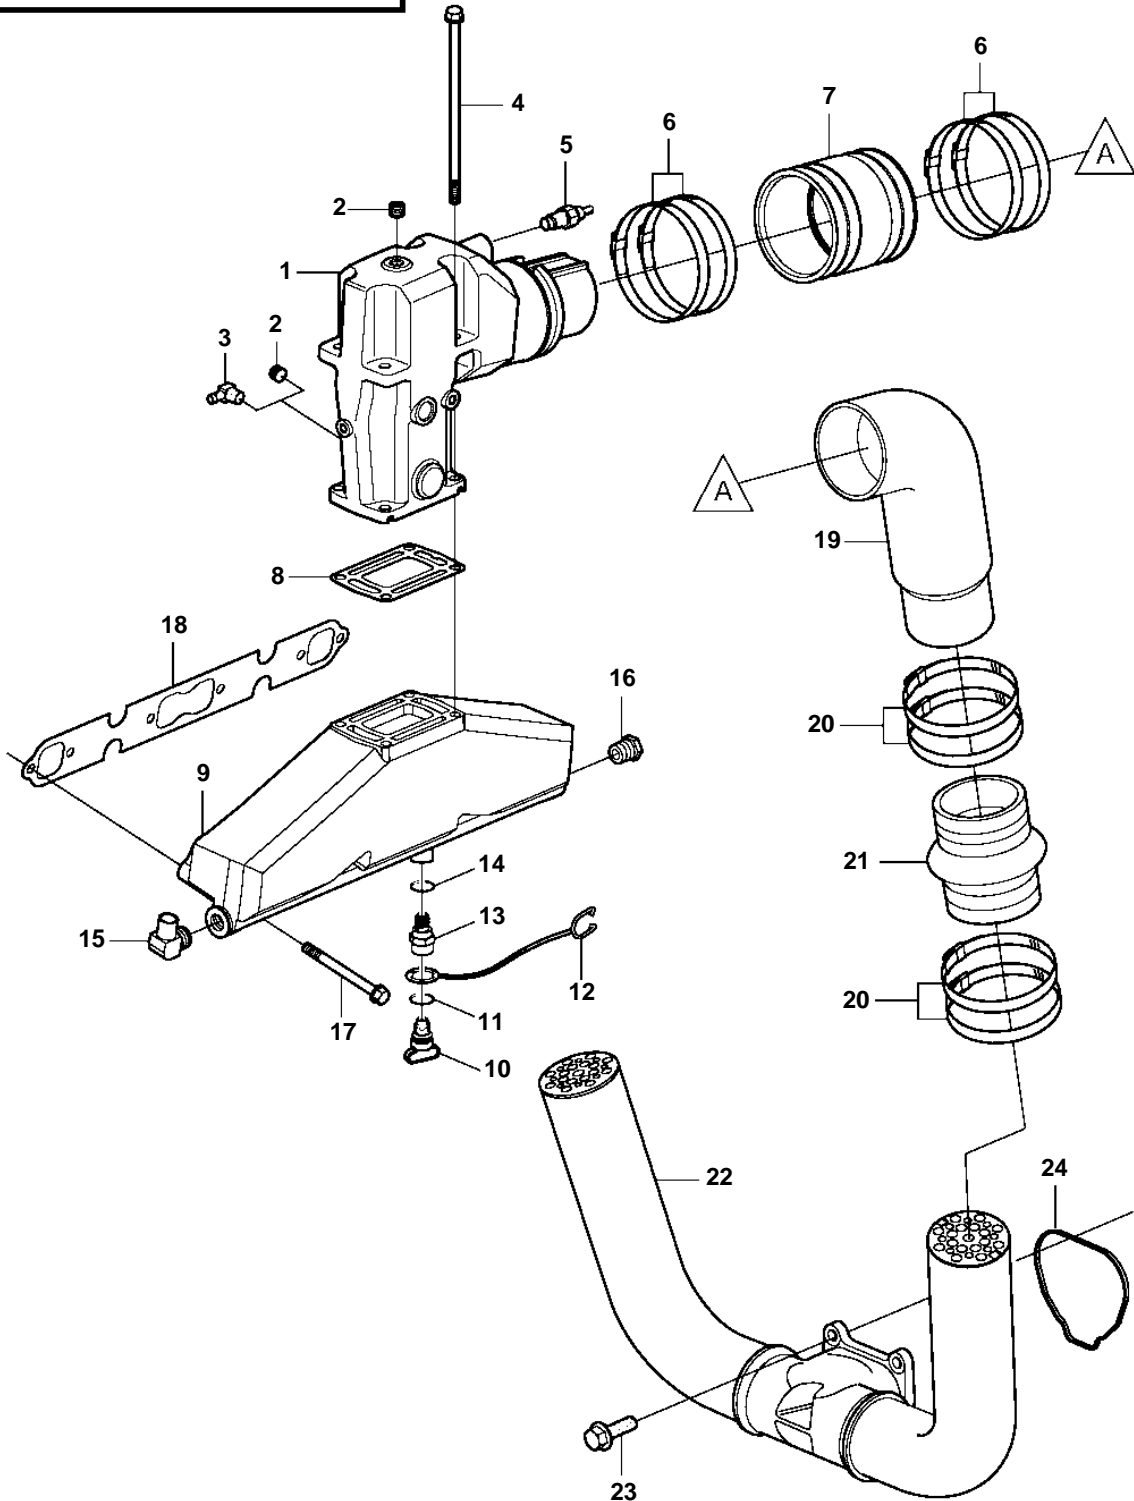

5.0GXIE-JF, 5.0GXIE-J, 5.0GXIE-K, 5.0GXIE-KF, 5.0GXIE-M, 5.0GXIE-MF, 5.0GXIE-N

5.0GXIE-JF, 5.0GXIE-J, 5.0GXIE-K, 5.0GXIE-KF, 5.0GXIE-M, 5.0GXIE-MF, 5.0GXIE-N

REF	PART NO.	QTY	DESCRIPTION	SEE SEC.	NOTES
1	3889965	2	Manifold		
			· Bulletin P-25-1-4	P-25-1-4-EN	Tall Riser Options
2	3850740	3	Plug		
3	3853597	1	Elbow		
4	3808361	8	Screw		
5	3862500	2	Temperature sensor		
6	3863443	8	Hose clamp		
7	3852696	2	Hose		
8	3863191	1	Kit		
		2	· Gasket		not sold separately
9	3847501	2	Manifold		
10	21114522	2	· Drain plug		
	3849500	1	· · Plug		Replaced by 21114522, not sold separately
11	976970	1	· · O-ring		
12	3849892	1	· · Retainer		
13	21238201	2	Adapter		
14	976970	2	· O-ring		
15	3852538	2	Elbow		
16	3595388	2	Plug		
17	3857184	12	Flange screw		
18	3852468	2	Gasket		
19	3863189	2	Elbow		
20	3863442	8	Hose clamp		
21	3863450	2	Bellows		
22	3847749	1	Exhaust pipe		
23	3841928	4	Screw		
24	3841013	1	Gasket		