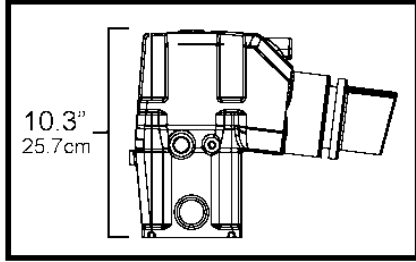

5.0GXIE-JF, 5.0GXIE-J, 5.0GXIE-K, 5.0GXIE-KF, 5.0GXIE-M, 5.0GXIE-MF, 5.0GXIE-N

5.0GXIE-JF, 5.0GXIE-J, 5.0GXIE-K, 5.0GXIE-KF, 5.0GXIE-M, 5.0GXIE-MF, 5.0GXIE-N

REF	PART NO.	QTY	DESCRIPTION	SEE SEC.	NOTES
1	3889965	2	Manifold		
			· Bulletin P-25-1-4	P-25-1-4-EN	Tall Riser Options
2	3850740	3	Plug		
3	3853597	1	Elbow		
4	3808361	8	Screw		
5	3862500	2	Temperature sensor		
6	3863443	8	Hose clamp		
7	3852696	2	Hose		
8	3863191	1	Kit		
		2	· Gasket		not sold separately
9	3847501	2	Manifold		
10	21114522	2	· Drain plug		
	3849500	1	· · Plug		Replaced by 21114522, not sold separately
11	976970	1	· · O-ring		
12	3849892	1	· · Retainer		
13	21238201	2	Adapter		
14	976970	2	· O-ring		
15	3852538	2	Elbow		
16	3595388	2	Plug		
17	3857184	12	Flange screw		
18	3852468	2	Gasket		
19	3863189	2	Elbow		
20	3863442	8	Hose clamp		
21	3863450	2	Bellows		
22	3847749	1	Exhaust pipe		
23	3841928	4	Screw		
24	3841013	1	Gasket		