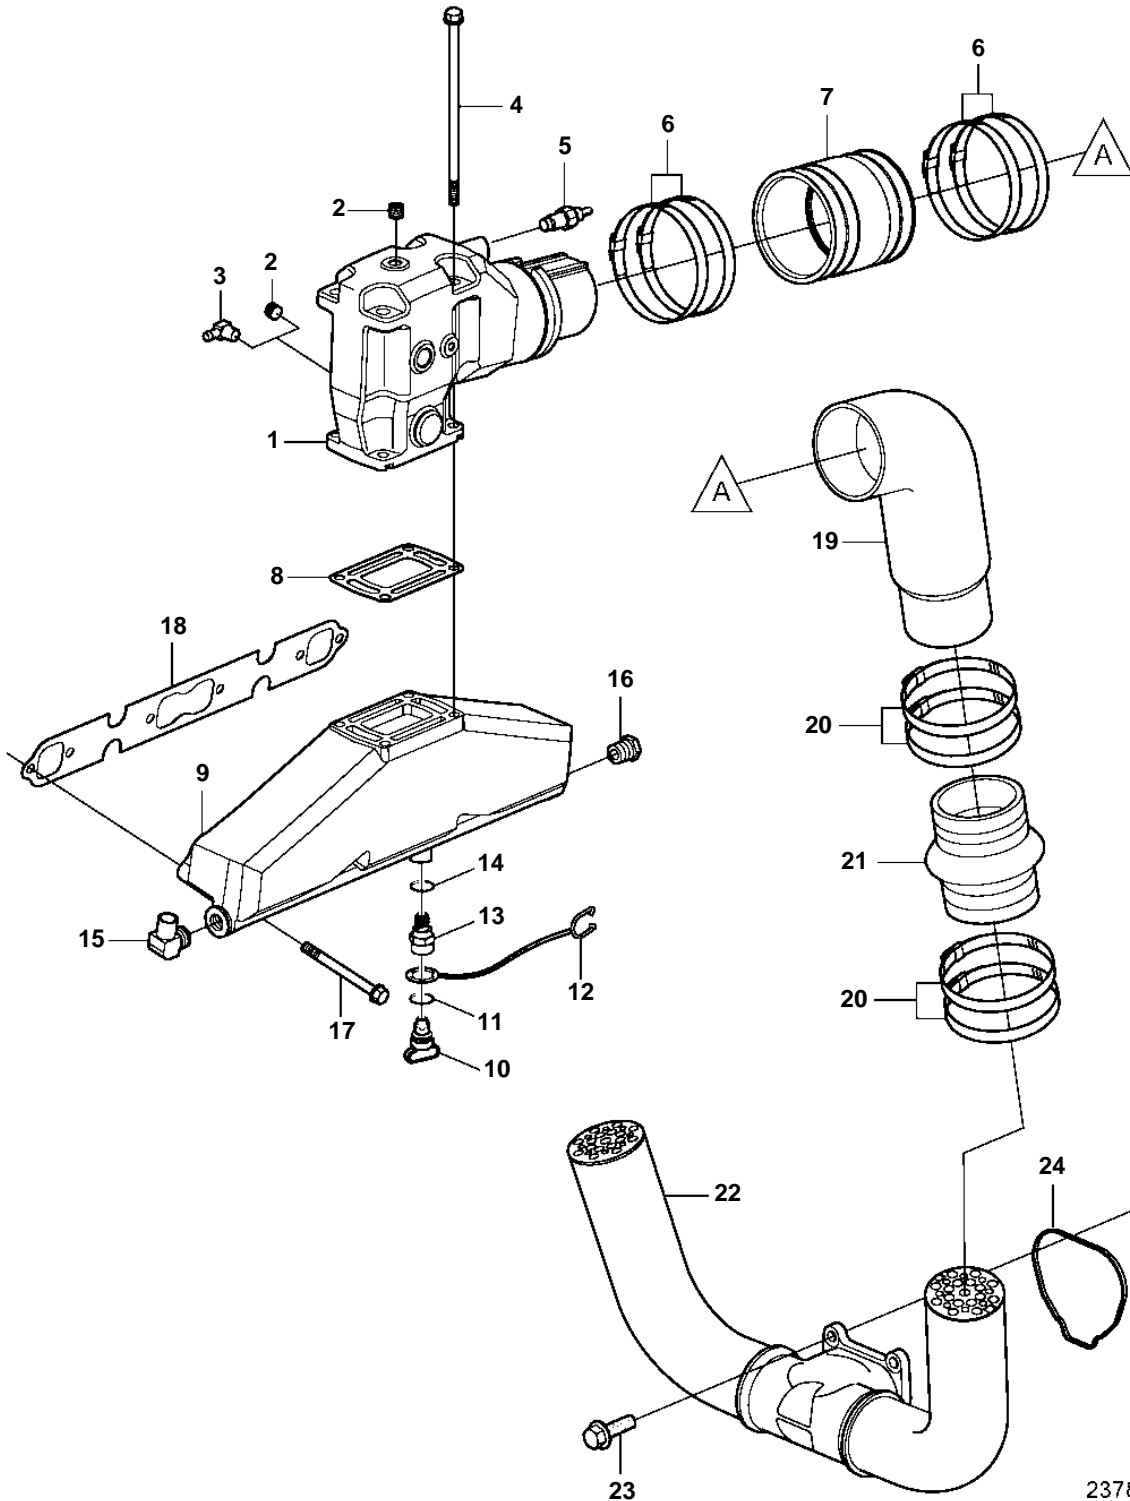

## 5.0GXIE-JF, 5.0GXIE-J, 5.0GXIE-K, 5.0GXIE-KF, 5.0GXIE-M, 5.0GXIE-MF, 5.0GXIE-N

REF	PART NO.	QTY	DESCRIPTION	SEE SEC.	NOTES
1	3863061	2	Elbow		
			· Bulletin P-25-1-5	P-25-1-5-EN	Riser Extension Kit
			· Bulletin P-25-1-4	P-25-1-4-EN	Tall Riser Options
2	3850740	4	· Plug		
3	3853597	1	Elbow		
4	3808361	8	Screw		
5	3862500	2	Temperature sensor		
6	3863443	8	Hose clamp		
7	3852696	2	Hose		
8	3863191	1	Kit		
		2	· Gasket		not sold separately
9	3847501	2	Manifold		
10	21114522	2	· Drain plug		
	3849500	1	· · Plug		Replaced by 21114522, not sold separately
11	976970	1	· · O-ring		
12	3849892	1	· · Retainer		
13	21238201	2	Adapter		
14	976970	2	· O-ring		
15	3852538	2	Elbow		
16	3595388	2	Plug		
17	3857184	12	Flange screw		
18	3852468	2	Gasket		
19	3863189	2	Elbow		
20	3863442	8	Hose clamp		
21	3863450	2	Bellows		
22	3888684	1	Exhaust pipe		
23	3841928	4	Screw		
24	3841013	1	Gasket		