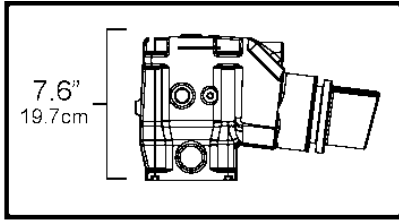

## 5.0GXIE-JF, 5.0GXIE-J, 5.0GXIE-K, 5.0GXIE-KF, 5.0GXIE-M, 5.0GXIE-MF, 5.0GXIE-N

REF	PART NO.	QTY	DESCRIPTION	SEE SEC.	NOTES
1	3863061	2	Elbow		
			· Bulletin P-25-1-5	P-25-1-5-EN	Riser Extension Kit
			· Bulletin P-25-1-4	P-25-1-4-EN	Tall Riser Options
2	3850740	4	· Plug		
3	3853597	1	Elbow		
4	3808361	8	Screw		
5	3862500	2	Temperature sensor		
6	3863443	8	Hose clamp		
7	3852696	2	Hose		
8	3863191	1	Kit		
		2	· Gasket		not sold separately
9	3847501	2	Manifold		
10	21114522	2	· Drain plug		
	3849500	1	· · Plug		Replaced by 21114522, not sold separately
11	976970	1	· · O-ring		
12	3849892	1	· · Retainer		
13	21238201	2	Adapter		
14	976970	2	· O-ring		
15	3852538	2	Elbow		
16	3595388	2	Plug		
17	3857184	12	Flange screw		
18	3852468	2	Gasket		
19	3863189	2	Elbow		
20	3863442	8	Hose clamp		
21	3863450	2	Bellows		
22	3888684	1	Exhaust pipe		
23	3841928	4	Screw		
24	3841013	1	Gasket		