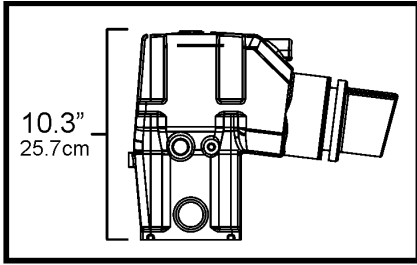

5.0GXIE-P

5.0GXIE-P

REF	PART NO.	QTY	DESCRIPTION	SEE SEC.	NOTES
1	3889965	2	Manifold		
			• Bulletin P-25-1-4	P-25-1-4-EN	Tall Riser Options
2	3850740	3	Plug		
3	3853597	1	Elbow		
4	3808361	8	Flange screw		
5	3862500	2	Temperature sensor		
6	3863443	8	Hose clamp		
7	3852696	2	Hose		
8	3863191	1	Kit		
		2	• Gasket		not sold separately
9	3847501	2	Manifold		
10	21114522	2	• Drain plug		
	3849500	1	• • Plug		Replaced by 21114522, not sold separately
11	976970	1	• • O-ring		
12	3849892	1	• • Retainer		
13	21238201	2	• Adapter		
14	976970	2	• • O-ring		
15	3852538	2	• Elbow		
16	3595388	2	• Plug		
17	3857184	12	Flange screw		
18	3852468	2	Gasket		
19	3863189	2	Elbow		
20	3863442	8	Hose clamp		
21	3863450	2	Bellows		
22	3847749	1	Exhaust pipe		
23	3841928	4	Flange screw		
24	3841013	1	Gasket		