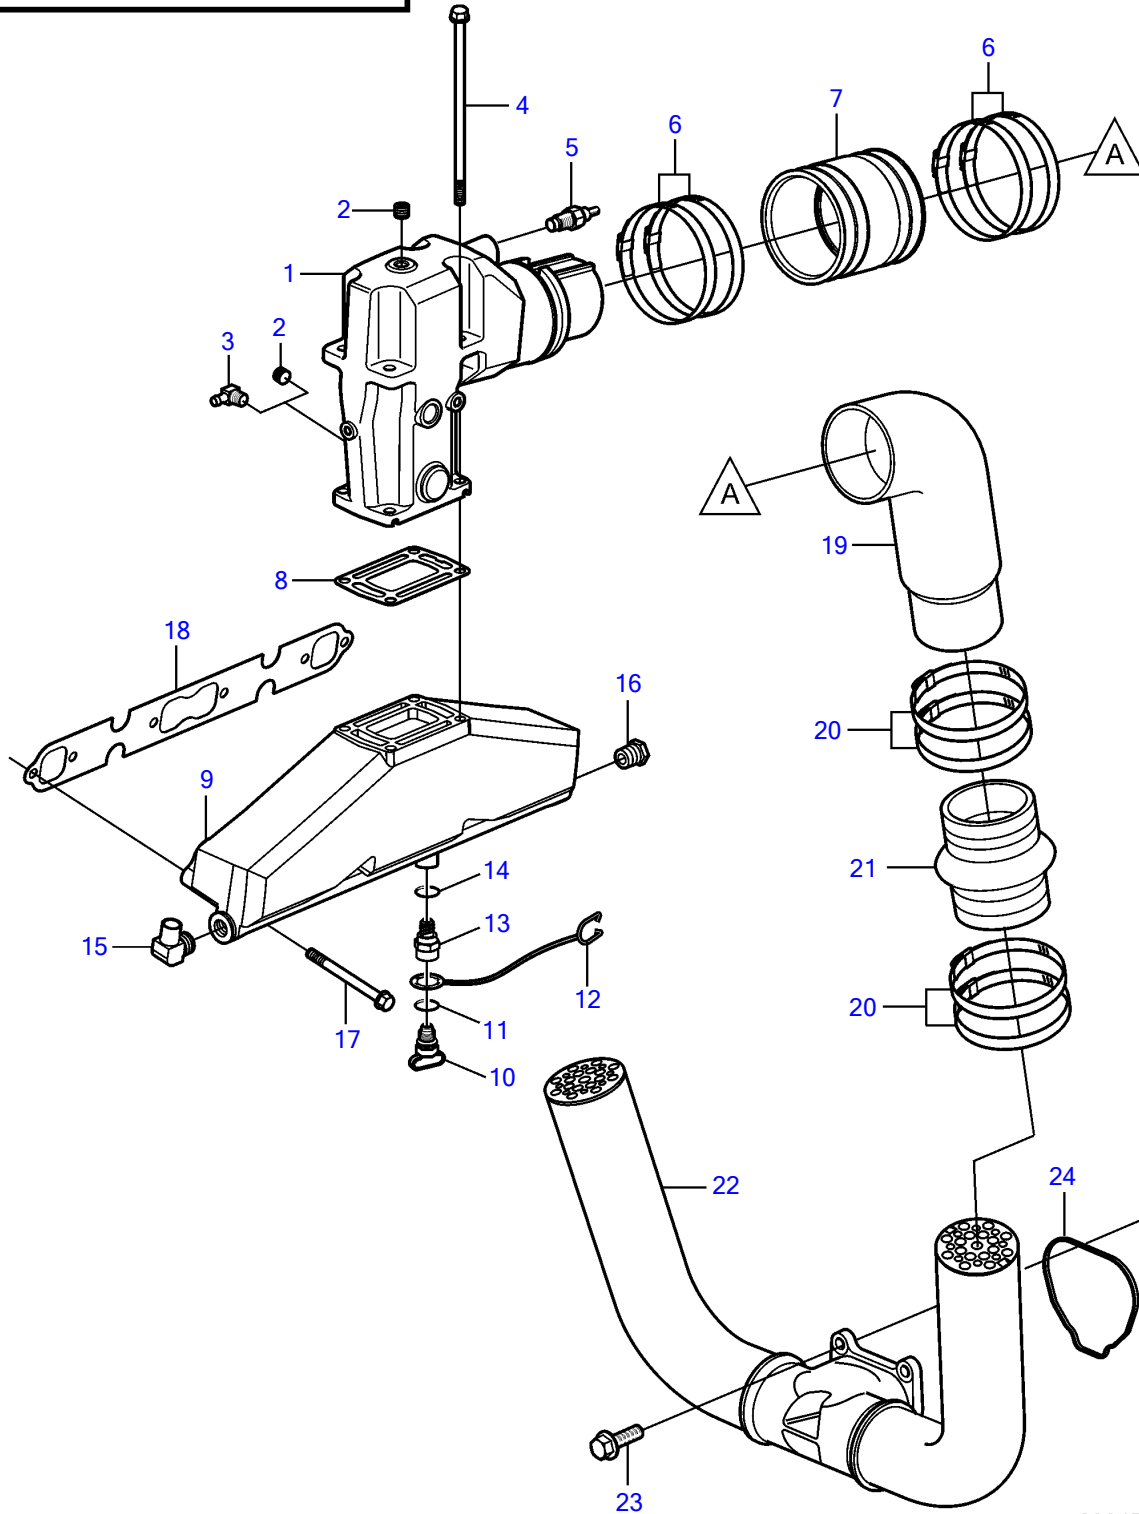

5.0GXIE-P

5.0GXIE-P

REF	PART NO.	QTY	DESCRIPTION	SEE SEC.	NOTES
1	3889965	2	Manifold		
			• Bulletin P-25-1-4	P-25-1-4-EN	Tall Riser Options
2	3850740	3	Plug		
3	3853597	1	Elbow		
4	3808361	8	Flange screw		
5	3862500	2	Temperature sensor		
6	3863443	8	Hose clamp		
7	3852696	2	Hose		
8	3863191	1	Kit		
		2	• Gasket		not sold separately
9	3847501	2	Manifold		
10	21114522	2	• Drain plug		
	3849500	1	• • Plug		Replaced by 21114522, not sold separately
11	976970	1	• • O-ring		
12	3849892	1	• • Retainer		
13	21238201	2	• Adapter		
14	976970	2	• • O-ring		
15	3852538	2	• Elbow		
16	3595388	2	• Plug		
17	3857184	12	Flange screw		
18	3852468	2	Gasket		
19	3863189	2	Elbow		
20	3863442	8	Hose clamp		
21	3863450	2	Bellows		
22	3847749	1	Exhaust pipe		
23	3841928	4	Flange screw		
24	3841013	1	Gasket		