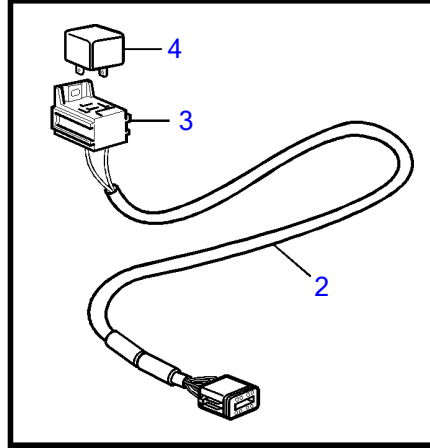

5.0GXIE-P

5.0GXIE-P

REF	PART NO.	QTY	DESCRIPTION	SEE SEC.	NOTES
1	3588207	1	Cable kit		Display
2	21427463	1	Cable		Auxiliary relay
3	977184	1	• Housing		
4	873765	1	Relay		12V
5	3889410	1	Extension cable'verl		L=1.5m
	3842733	1	Extension cable'verl		L=3.0m
	3842734	1	Extension cable'verl		L=5.0m
	3842735	1	Extension cable'verl		L=7.0m
	3842736	1	Extension cable'verl		L=9.0m
	3842737	1	Extension cable'verl		L=11.0m
	21172469	1	Extension cable'verl		L=20m
	21172470	1	Extension cable'verl		L=40m
6	874676	1	Cable kit		EVC control lever cable, 6-pole., L=1.5m
7	3588972	1	Cable kit		Y-connector bus cable, 6-pole., L=0.5m
	874960	2	• Housing		
	874959	1	• Housing		
8	3886666	1	Cable, multilink		L=1.5m
	21166002	1	Wiring harness, multilink		7m
	21166003	1	Wiring harness, multilink		9m
	21166004	1	Wiring harness, multilink		13m
9	3588206	1	Cable kit, y-split		
10	874789	1	Cable kit		PCU-HCU, 6 pole, L=5.0m
	889550	1	Cable		PCU-HCU, 6 pole, L=7.0m
	889551	1	Cable		PCU-HCU, 6 pole, L=9.0m
	889552	1	Cable		PCU-HCU, 6 pole, L=11.0m
	888013	1	Cable		PCU-HCU, 6 pole, L=13.0m
11	874807	1	Cable kit		For senders: fuel, water, rudder
12	3808852	1	Cable kit		For gauges and alarm
13	3848966	1	Control unit		Dimmer unit
			• Bulletin P-38-1-1	P-38-1-1-EN	ADU - Automatic Dimmer Unit
14	21469055	1	Connection block		Multi-link hub
15	21287072		Wiring harness		T-cable, Multi-link hub
	874960	3	• Housing		
16	21427460	1	Cable		T-cable, Datalink