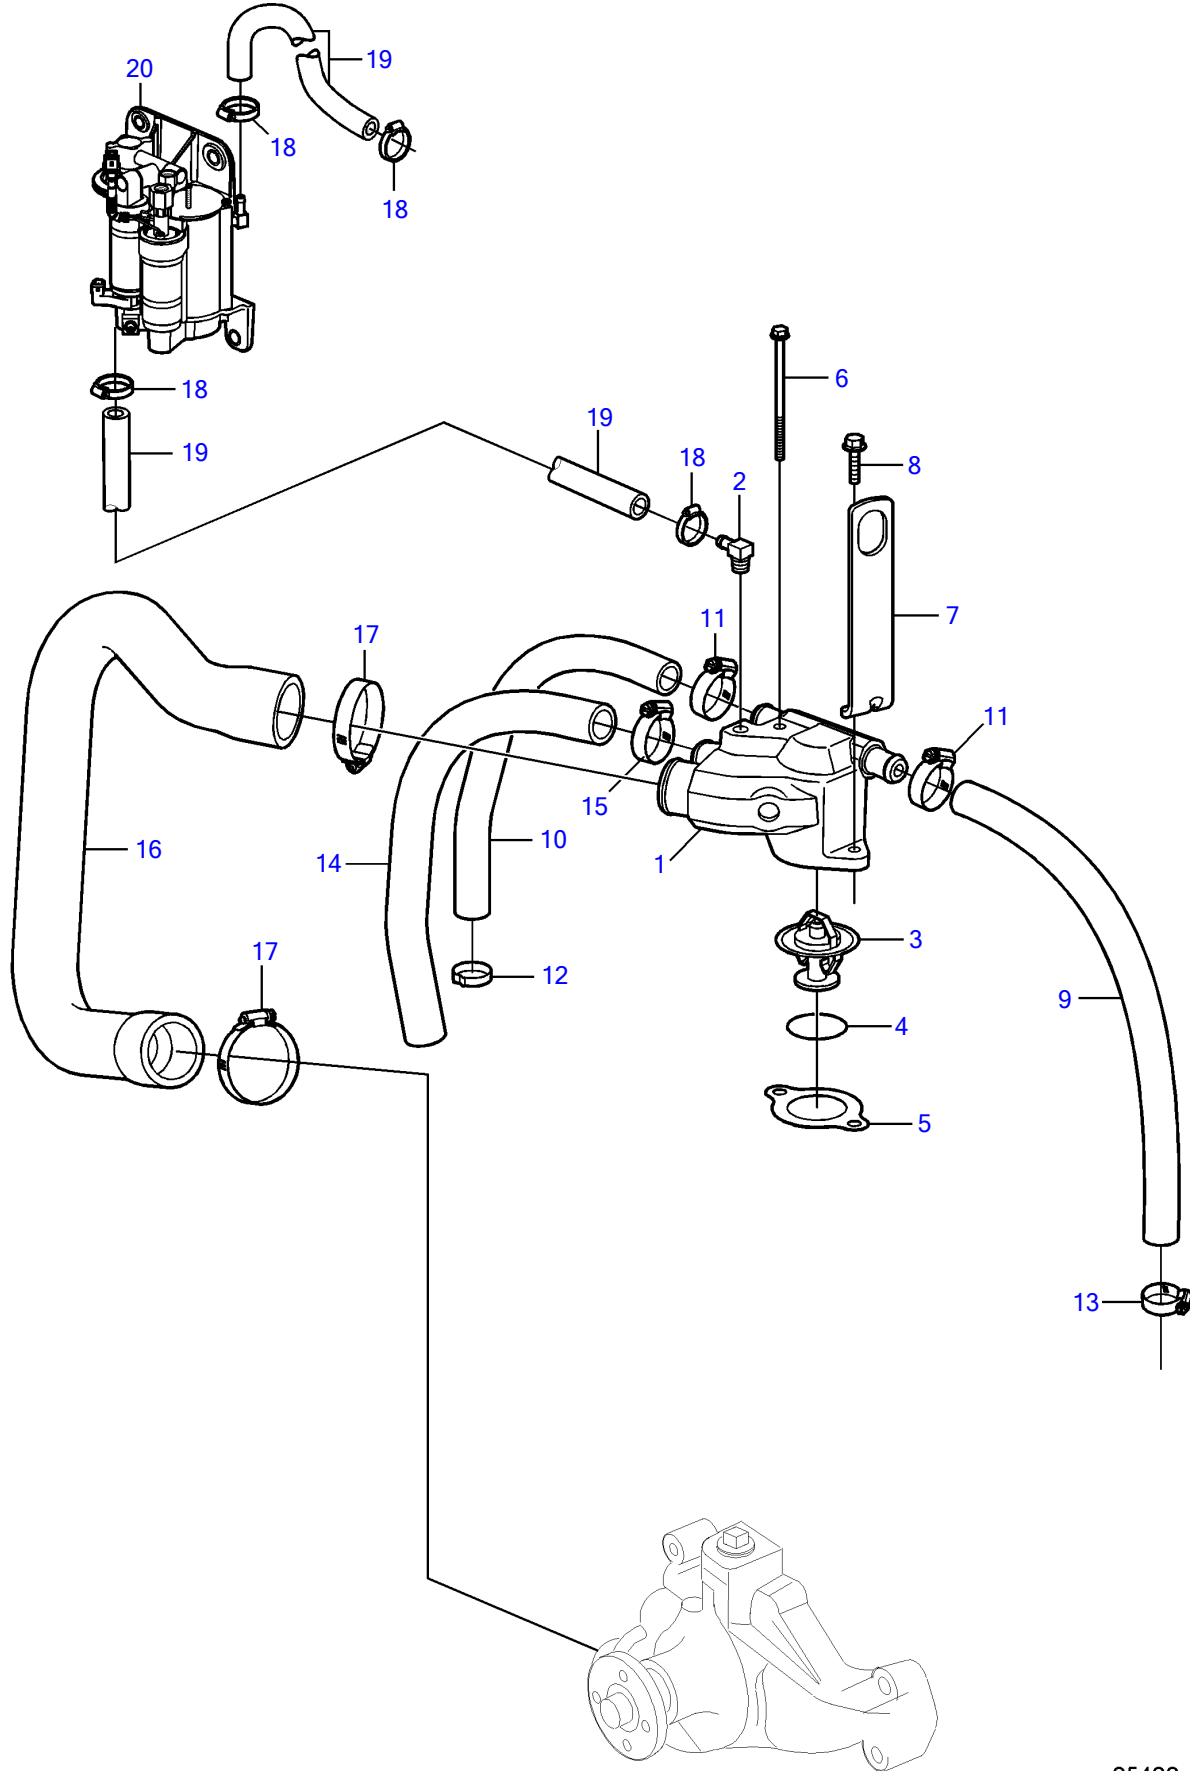

5.0GXIE-P

5.0GXIE-P

| REF | PART NO. | QTY | DESCRIPTION | NOTES |
|-----|----------|-----|--------------------|--------------------|
| 1 | 3589553 | 1 | Thermostat housing | |
| 2 | 3853597 | 1 | Elbow | |
| 3 | 3587597 | 1 | Thermostat | |
| 4 | 983944 | 1 | O-ring | |
| 5 | 3852111 | 1 | Gasket | |
| 6 | 968842 | 1 | Flange screw | |
| 7 | 3593503 | 1 | Bracket | |
| 8 | 946671 | 1 | Flange screw | |
| 9 | 21545765 | 1 | Hose | Exhaust, Port |
| 10 | 3862536 | 1 | Hose | Exhaust, Starboard |
| 11 | 3863439 | 2 | Hose clamp | |
| 12 | (982715) | 1 | Clamp | Obsolete part |
| 13 | (982715) | 1 | Clamp | Obsolete part |
| 14 | 3817817 | 1 | Hose | Seawater pump |
| 15 | 3863441 | 1 | Hose clamp | |
| 16 | 3862523 | 1 | Hose | |
| 17 | 3863438 | 2 | Hose clamp | |
| 18 | 3860413 | 4 | Hose clamp | |
| 19 | 3862550 | 2 | Hose | |
| 20 | | 1 | Fuel pump | |