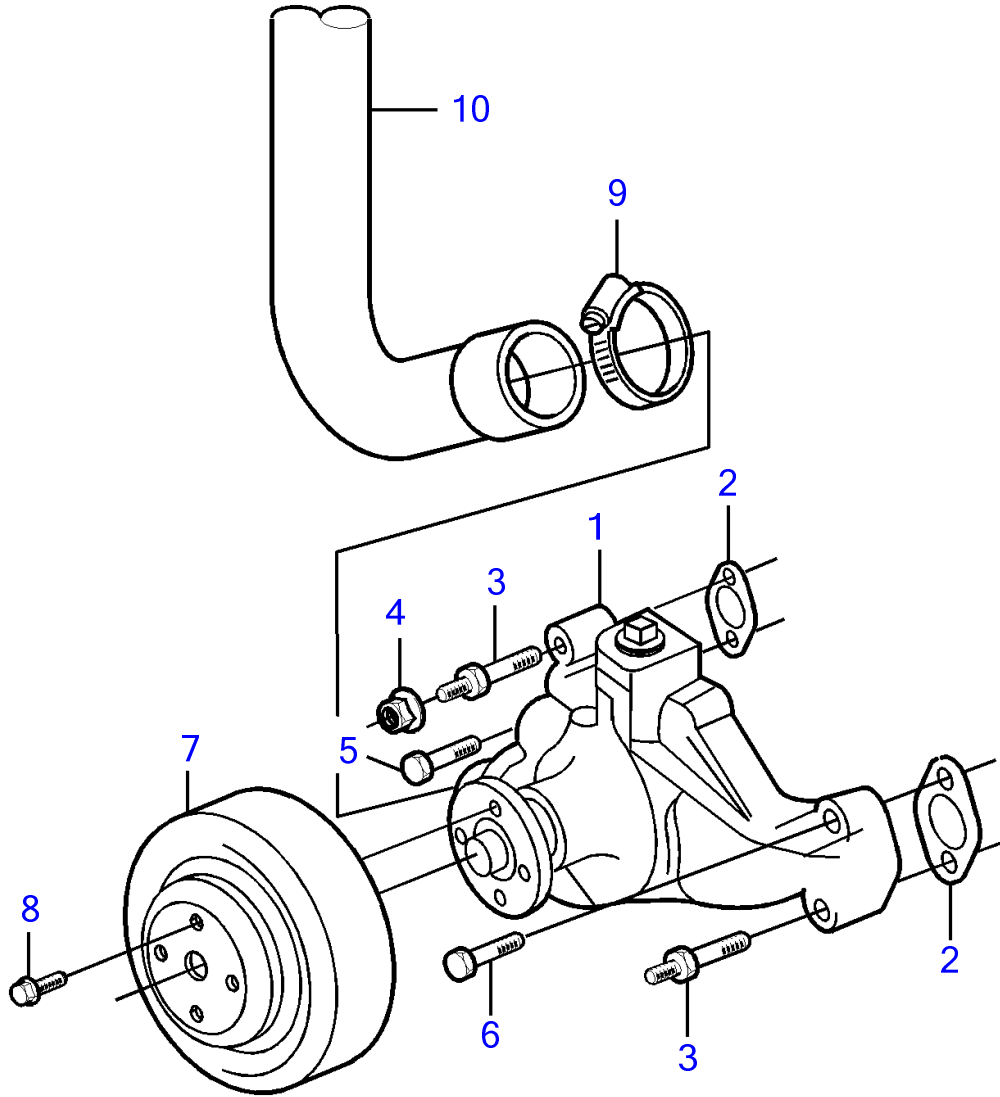

5.0GXIE-P

5.0GXIE-P

REF	PART NO.	QTY	DESCRIPTION	NOTES
1	3853850	1	Circulation pump	
2	3852477	2	Gasket	
3	3856147	2	Stud	
4	3853403	1	Nut retainer	
5	(3856137)	1	Bolt	Obsolete part
6	3856136	1	Bolt	
7	3860083	1	Pulley	
8	3863054	4	Flange screw	
9	3863438	1	Hose clamp	
10		1	Hose	Thermostat housing or heat exchanger