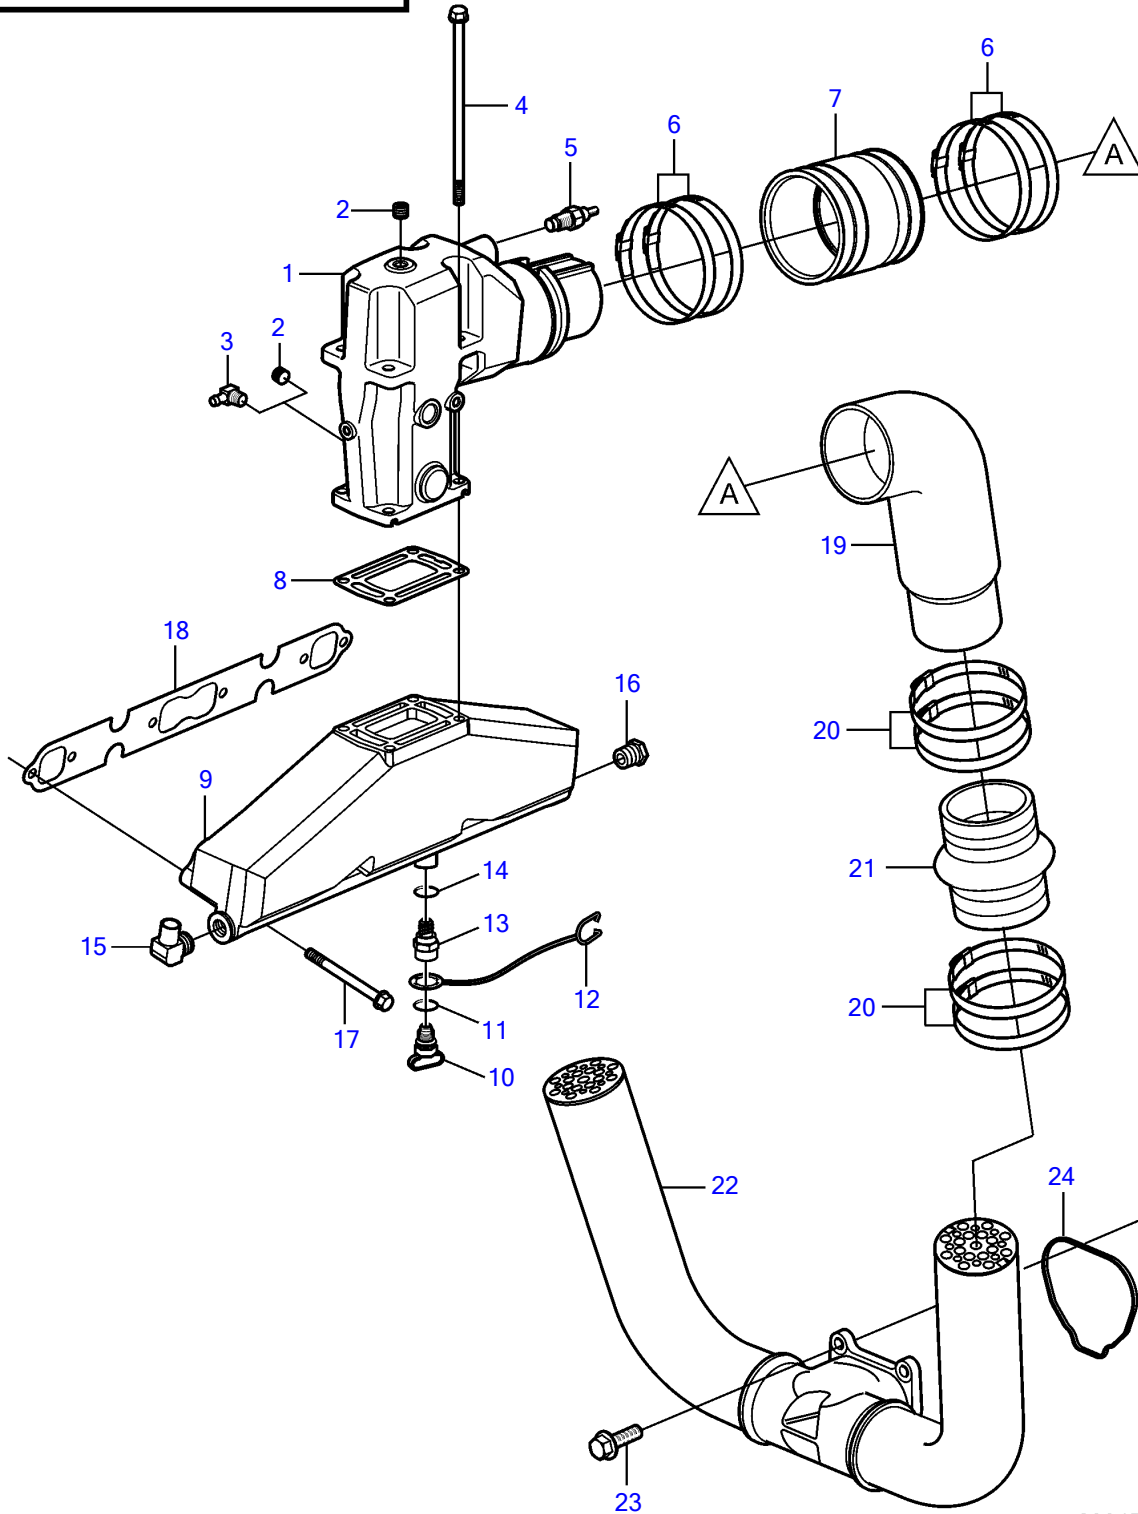

5.0GXIE-270-R

5.0GXIE-270-R

REF	PART NO.	QTY	DESCRIPTION	SEE SEC.	NOTES
1	3889965	2	Manifold		
			• Bulletin P-25-1-4	P-25-1-4-EN	Tall Riser Options
2	3850740	3	Plug		
3	3853597	1	Elbow		
4	3808361	8	Flange screw		
5	3862500	2	Temperature sensor		
6	3863443	8	Hose clamp		
7	3852696	2	Hose		
8	3863191	1	Kit		
		2	• Gasket		not sold separately
9	3847501	2	Manifold		
10	21114522	2	• Drain plug		
	3849500	1	• • Plug		Replaced by 21114522, not sold separately
11	976970	1	• • O-ring		
12	3849892	1	• • Retainer		
13	21238201	2	• Adapter		
14	976970	2	• • O-ring		
15	3852538	2	• Elbow		
16	3595388	2	• Plug		
17	3857184	12	Flange screw		
18	3852468	2	Gasket		
19	3863189	2	Elbow		
20	3863442	8	Hose clamp		
21	3863450	2	Bellows		
22	3847749	1	Exhaust pipe		
23	3841928	4	Flange screw		
24	3841013	1	Gasket		