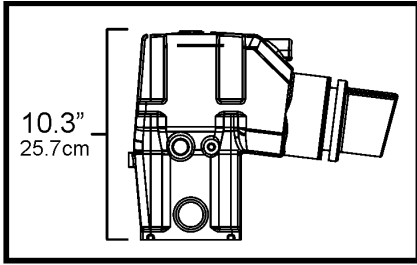

5.0GXIE-270-R

5.0GXIE-270-R

REF	PART NO.	QTY	DESCRIPTION	SEE SEC.	NOTES
1	3889965	2	Manifold		
			• Bulletin P-25-1-4	P-25-1-4-EN	Tall Riser Options
2	3850740	3	Plug		
3	3853597	1	Elbow		
4	3808361	8	Flange screw		
5	3862500	2	Temperature sensor		
6	3863443	8	Hose clamp		
7	3852696	2	Hose		
8	3863191	1	Kit		
		2	• Gasket		not sold separately
9	3847501	2	Manifold		
10	21114522	2	• Drain plug		
	3849500	1	• • Plug		Replaced by 21114522, not sold separately
11	976970	1	• • O-ring		
12	3849892	1	• • Retainer		
13	21238201	2	• Adapter		
14	976970	2	• • O-ring		
15	3852538	2	• Elbow		
16	3595388	2	• Plug		
17	3857184	12	Flange screw		
18	3852468	2	Gasket		
19	3863189	2	Elbow		
20	3863442	8	Hose clamp		
21	3863450	2	Bellows		
22	3847749	1	Exhaust pipe		
23	3841928	4	Flange screw		
24	3841013	1	Gasket		