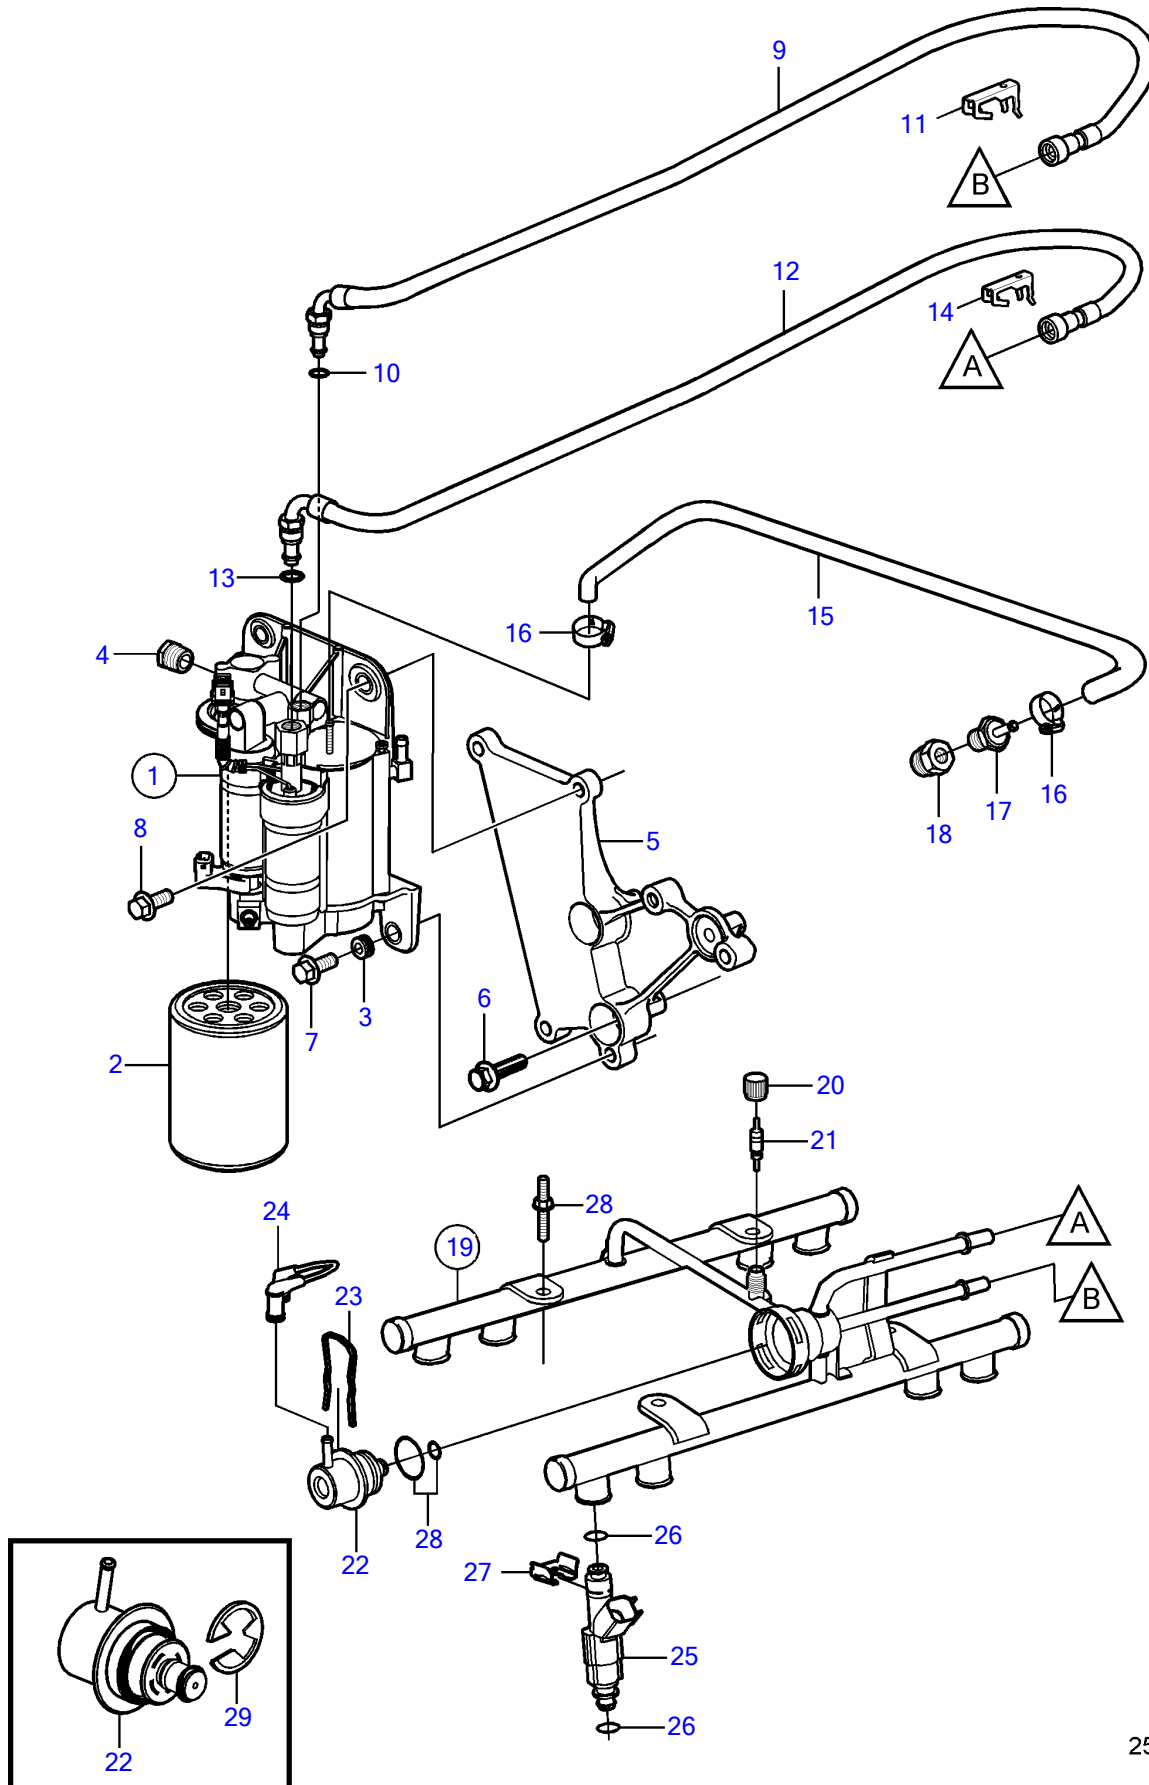

5.0GXIE-270-R

25360

5.0GXIE-270-R

REF	PART NO.	QTY	DESCRIPTION	SEE SEC.	NOTES
1	21545138	1	Fuel pump		replaced by next part number
	21608511	1	Fuel pump		
	3588865	1	• Fuel pump kit		High pressure fuel pump
2	3847644	1	• Fuel filter		
			• Bulletin P-23-3-4	P-23-3-4-EN	High Capacity Fuel Filter, Gas
			• Bulletin p-18-8-1	p-18-8-1-EN	Volvo Penta Ethanol Fuel treatment
3	3861396	4	• Rubber bushing		
4	3857816	1	Bushing		
5	21358873	1	Bracket		
6	3850753	3	Flange screw		
7	982702	2	Flange screw		
8	946472	2	Flange screw		
9	3888727	1	Fuel hose		
10	3850424	1	• O-ring		
11	3887195	1	Locking clip		
12	3888725	1	Fuel hose		
13	3850423	1	• O-ring		
14	3887198	1	Locking clip		
15	3807072	1	Kit		
		1	• Hose		
16	3860413	2	Hose clamp		
17	3860290	1	Nipple		
18	3861926	1	Tube fitting		
19	3858966	1	Fuel pipe		
20	3858972	1	Cardboard tube		
21	3858971	1	Valve		
22	3858967	1	Governor		
			• Bulletin P-23-7-3	P-23-7-3-EN	Fuel Pressure Regulator, 4.3L, 5.0L, 5.7L
23	3858968	1	Clip		
24	3858974	1	Hose		
25	21141691	8	Injector		
26	3858981	1	O-ring		Includes 16 o-rings for injectors and 2 o-rings for pressure regulator.
27	3858970	8	Retainer		
28	3858973	4	Bolt		
29	21491831	1	Clip		