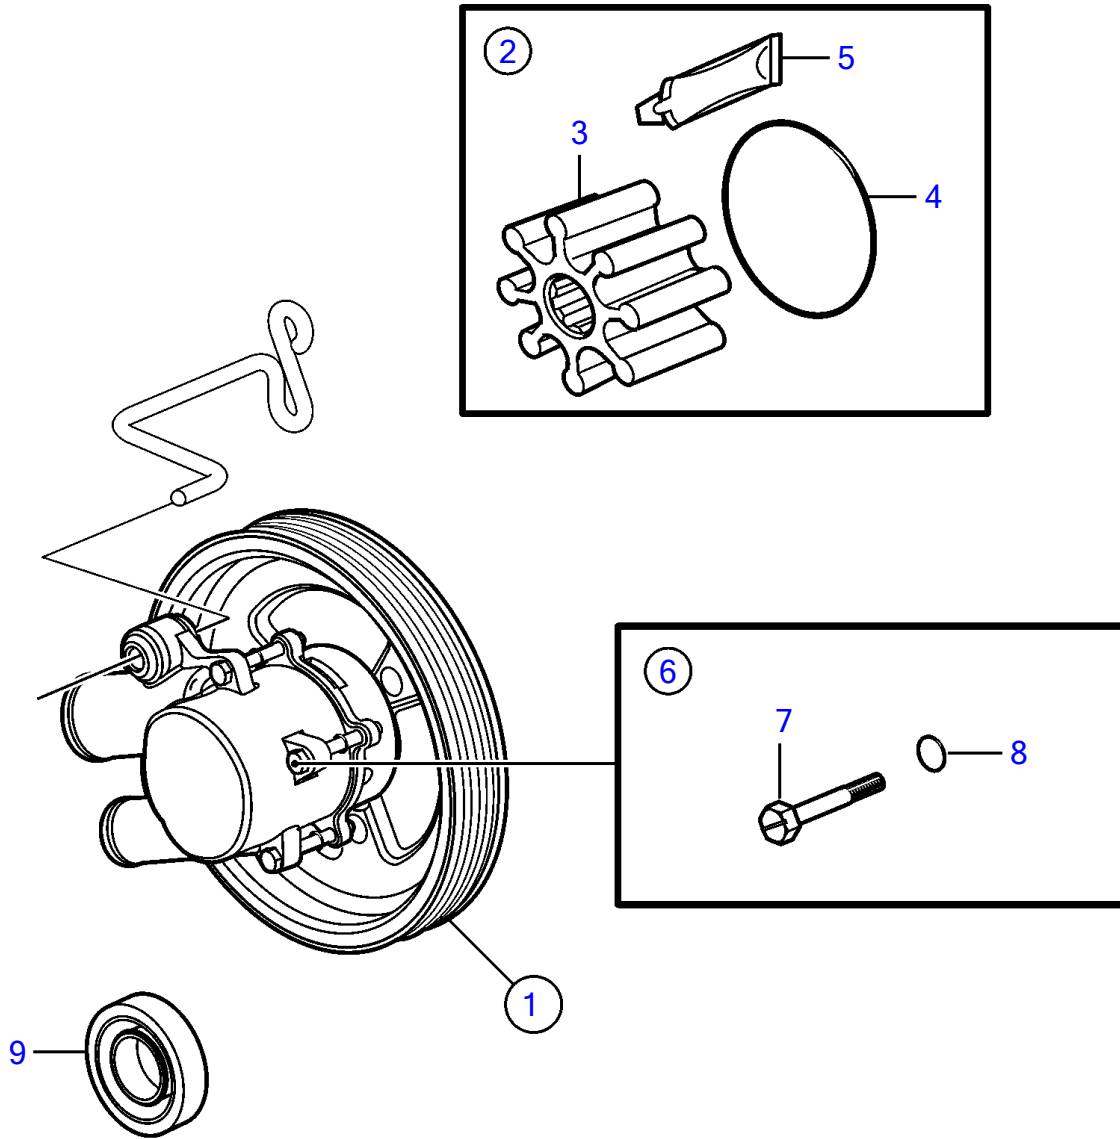

5.0GXIE-270-R

5.0GXIE-270-R

REF	PART NO.	QTY	DESCRIPTION	NOTES
1	21212799	1	Pump	
2	21213664	1	Impeller kit	replaces 3842786 for gas engines
3	21212794	1	• Impeller	
4	3858938	1	• O-ring	
5		1	• Lubricant, glycerin	not sold separately
6	21951332	1	Screw kit	
7		4	• Screw	not sold separately
8		4	• O-ring	not sold separately
9	827247	1	Sealing ring	