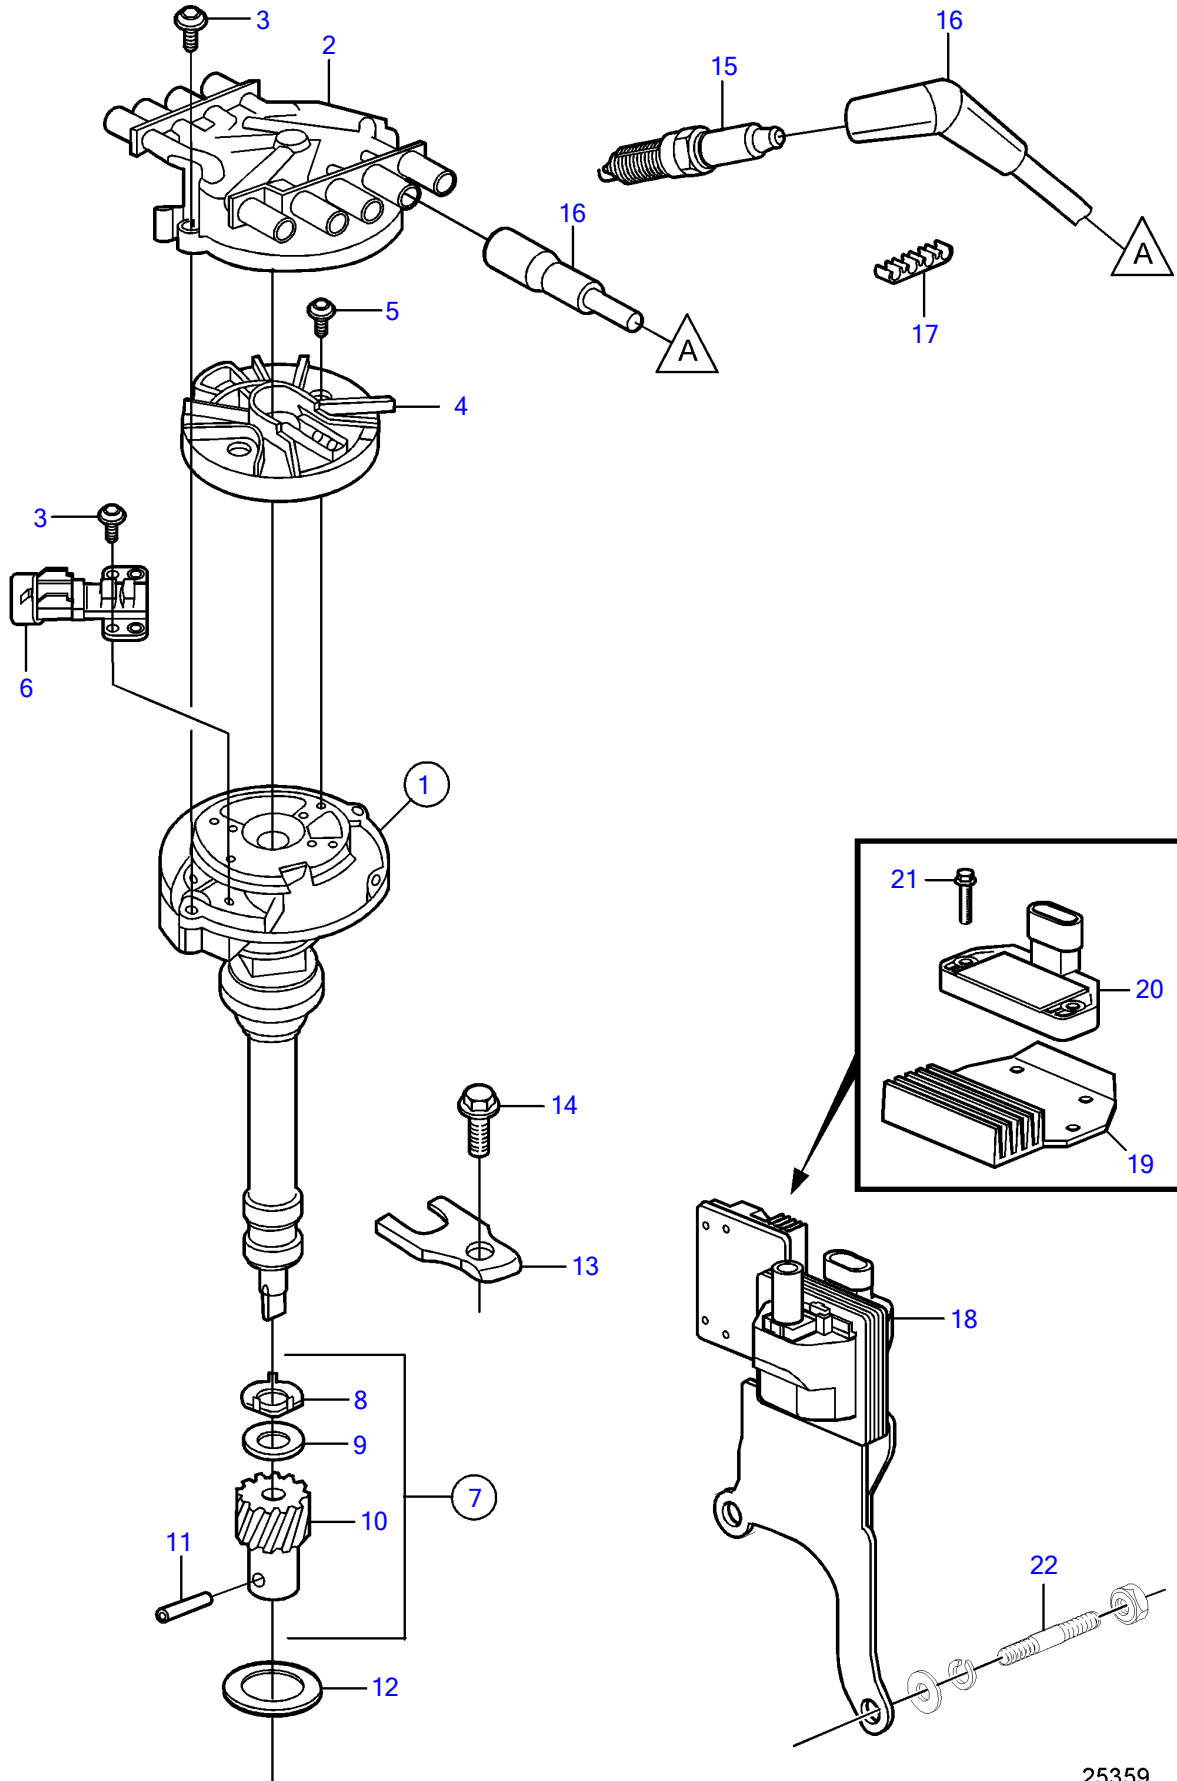

5.0GXICE-P

## 5.0GXICE-P

REF	PART NO.	QTY	DESCRIPTION	NOTES
1	3861987	1	Distributor	replaced by next part number
	21622232	1	Distributor	
2	3858975	1	• Distributor cap	
3	3858976	4	• Bolt	
4	3858977	1	• Rotor	
5	3858978	2	• Bolt	
6	3863130	1	• Sensor, camshaft position	
7	3858980	1	• Kit	
8		1	• • Washer	not sold separately
9		1	• • Washer	not sold separately
10		1	• • Gear	not sold separately
11		1	• • Pin	not sold separately
12	3852109	1	Gasket	
13	3852108	1	Clamp	
14	3861978	1	Screw	
15	21467472	2	Spark plug kit	4 pack
	21467473	1	Kit	24 pack
16	3888328	1	Ignition cable kit	
17	(3852491)	4	Retainer	Obsolete part
18	21436799	1	Ignition coil	
19	3858985	1	• Cooling plate	
20	3858984	1	• Module	
21	3858986	2	• Bolt	
22		2	Stud	See page with flywheel and flywheel housing.