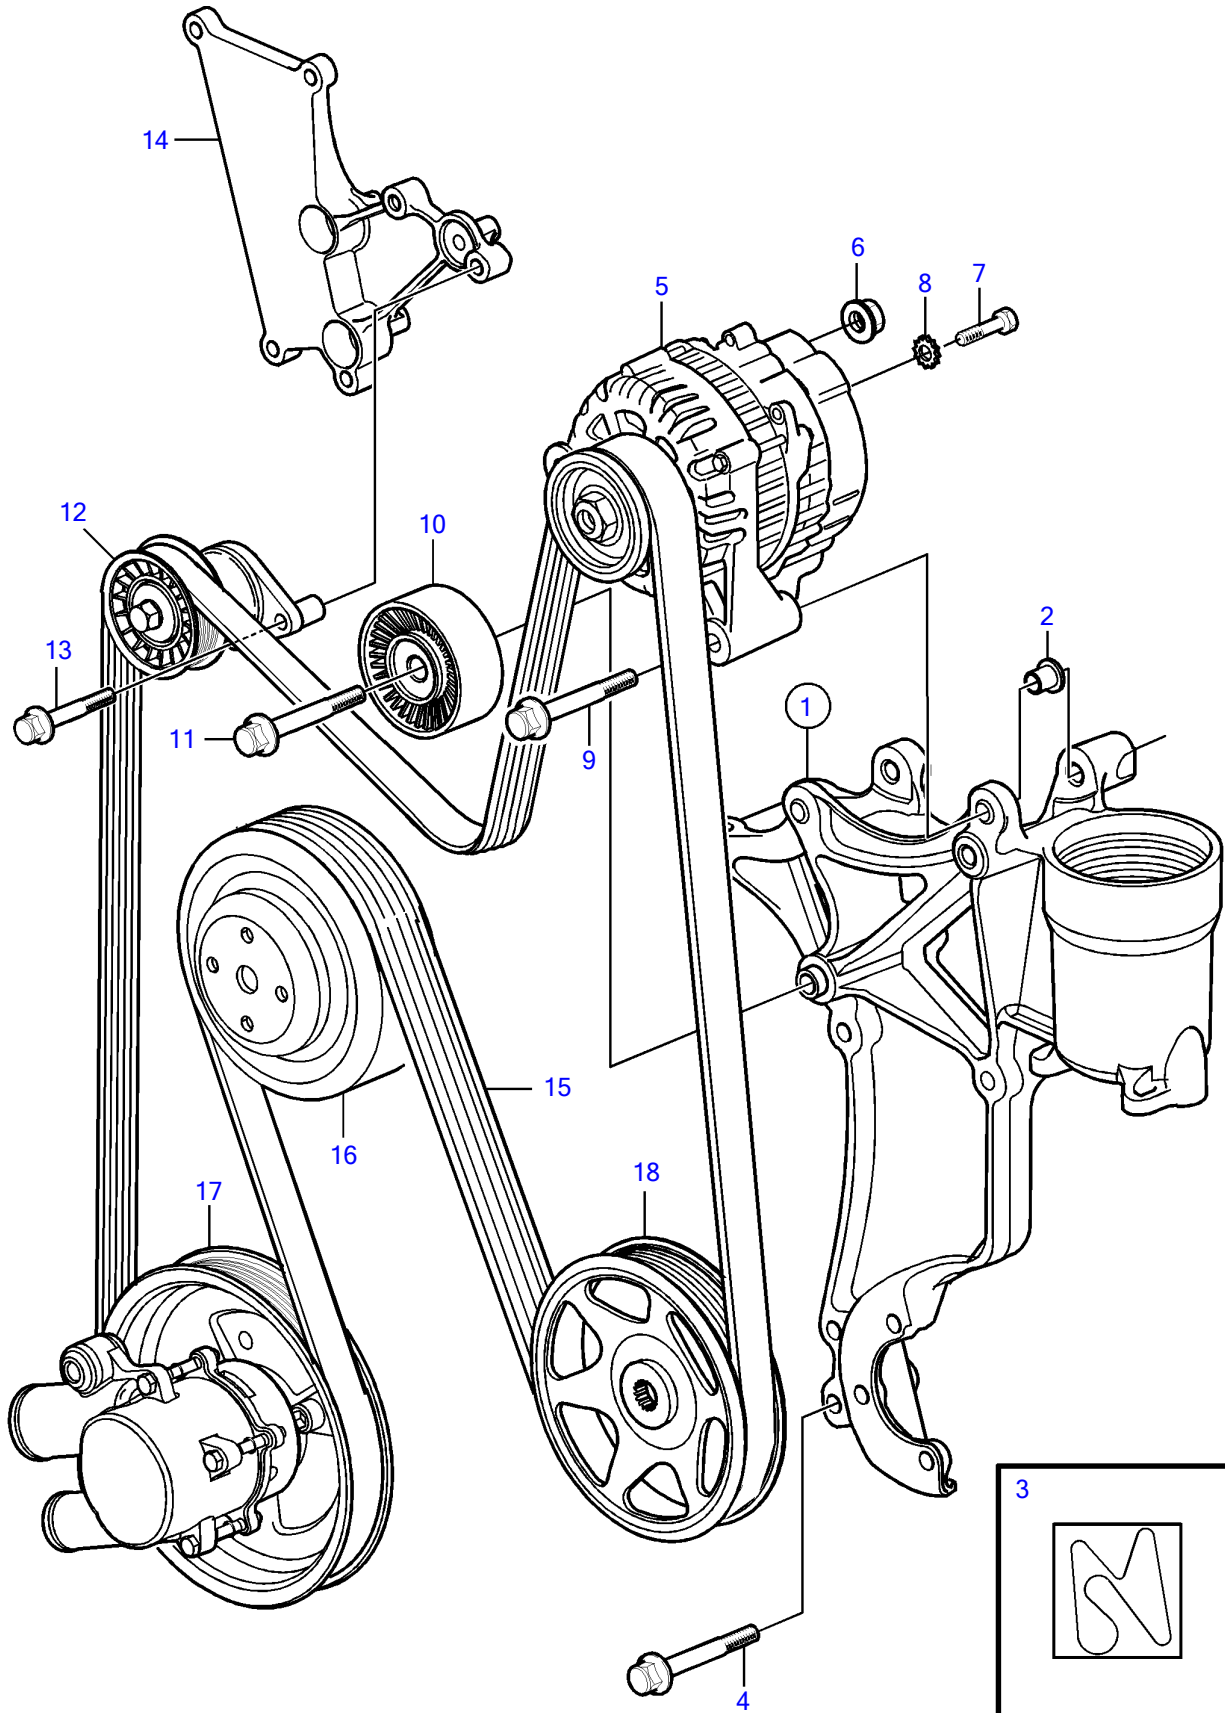

5.0GXICE-P

5.0GXICE-P

REF	PART NO.	QTY	DESCRIPTION	NOTES
1	21573817	1	Bracket	
2	3863175	2	• Bushing	
3	3863274	1	Decal	
4	3853392	4	Flange screw	
5	3884950	1	Alternator	
6	945408	1	Flange nut	
7	3852208	1	Screw	
8	3852520	1	Washer	
9	947790	2	Flange screw	
10	21585053	1	Idler pulley	
11	21425128		Flange screw	
12	3885250	1	Belt tensioner	
13	3850753	2	Flange screw	
14	21358873	1	Bracket	See "Fuel system" page
15	21399021	1	Belt	
16		1	Pulley, circulation pump	
17		1	Sea water pump	
18		1	Pulley, power steering pump	