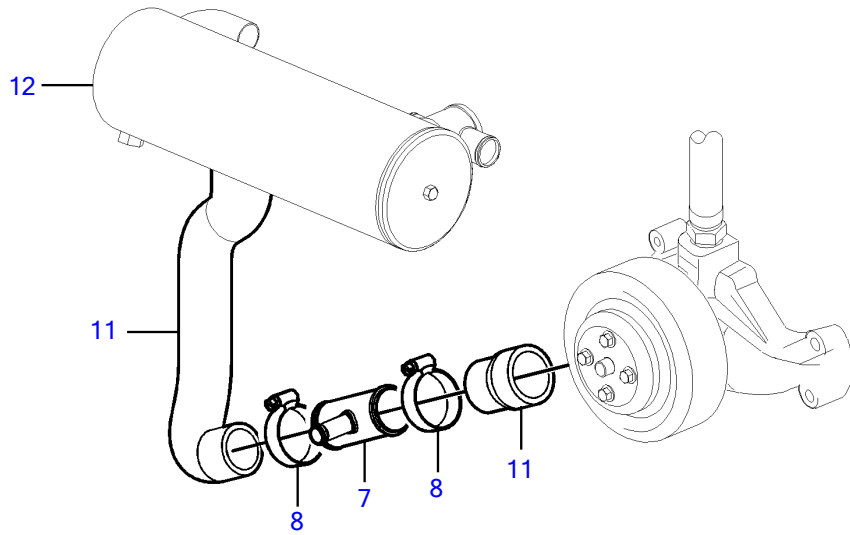

5.0GXICE-P

5.0GXICE-P

REF	PART NO.	QTY	DESCRIPTION	NOTES
1	21527832	1	Kit	Kit has other parts that are not used on this engine
2	40005443	1	• Nipple	7/16" - 14 unc
3	976970	1	• • O-ring	
4	856483	1	• Hose connection	1/4"-18 NPTF
5	3852602	4	• Hose clamp	
6	3818035	1	• Fitting	
7	3863068	1	• T-pipe	
8	3854978	2	• Hose clamp	
9	3860613	1	• T-nipple	
10		X	Hose, heater	Hose not supplied with kit.
11		X	Hose	Cut, Circulation pump to heat exchanger
12		X	Heat exchanger	
13		X	Expansion tank	