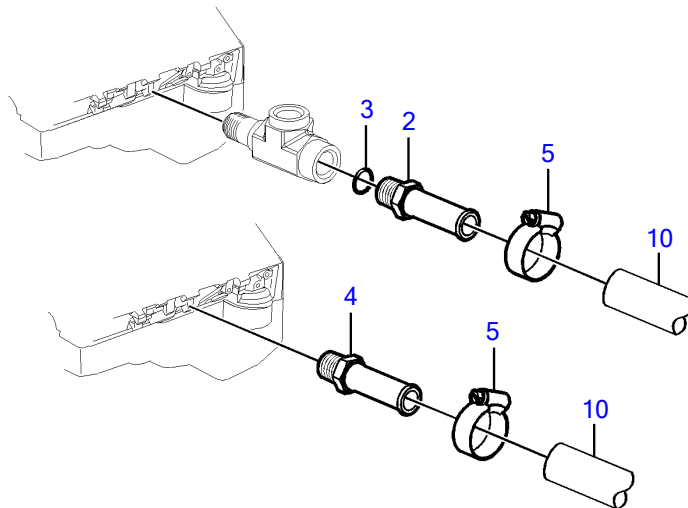

5.0GXICE-P

5.0GXICE-P

REF	PART NO.	QTY	DESCRIPTION	NOTES
1	21527832	1	Kit	Kit has other parts that are not used on this engine
2	40005443	1	• Nipple	7/16" - 14 unc
3	976970	1	• • O-ring	
4	856483	1	• Hose connection	1/4"-18 NPTF
5	3852602	4	• Hose clamp	
6	3818035	1	• Fitting	
7	3863068	1	• T-pipe	
8	3854978	2	• Hose clamp	
9	3860613	1	• T-nipple	
10		X	Hose, heater	Hose not supplied with kit.
11		X	Hose	Cut, Circulation pump to heat exchanger
12		X	Heat exchanger	
13		X	Expansion tank	