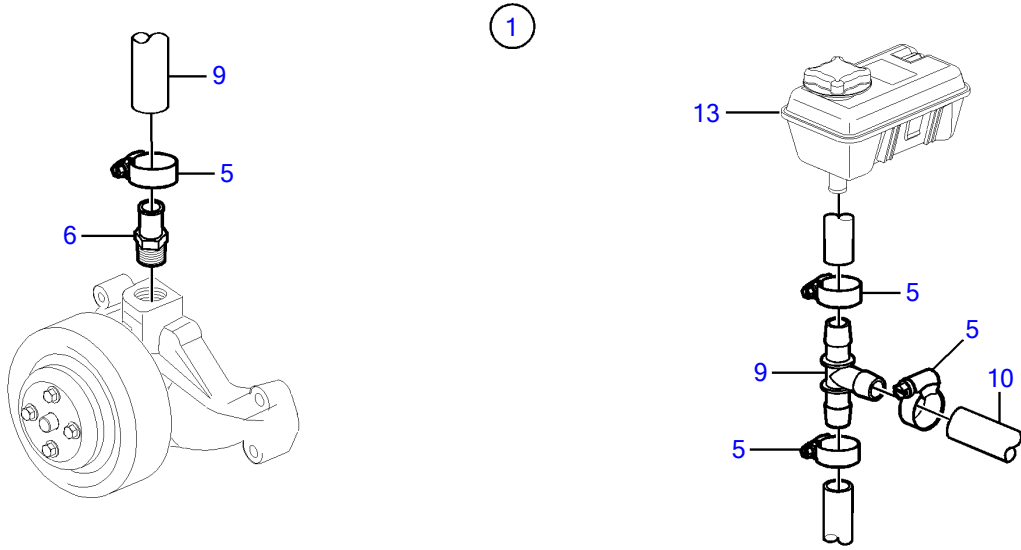

5.0GXICE-P

5.0GXICE-P

REF	PART NO.	QTY	DESCRIPTION	NOTES
1	21527832	1	Kit	Kit has other parts that are not used on this engine
2	40005443	1	• Nipple	7/16" - 14 unc
3	976970	1	• • O-ring	
4	856483	1	• Hose connection	1/4"-18 NPTF
5	3852602	4	• Hose clamp	
6	3818035	1	• Fitting	
7	3863068	1	• T-pipe	
8	3854978	2	• Hose clamp	
9	3860613	1	• T-nipple	
10		X	Hose, heater	Hose not supplied with kit.
11		X	Hose	Cut, Circulation pump to heat exchanger
12		X	Heat exchanger	
13		X	Expansion tank	