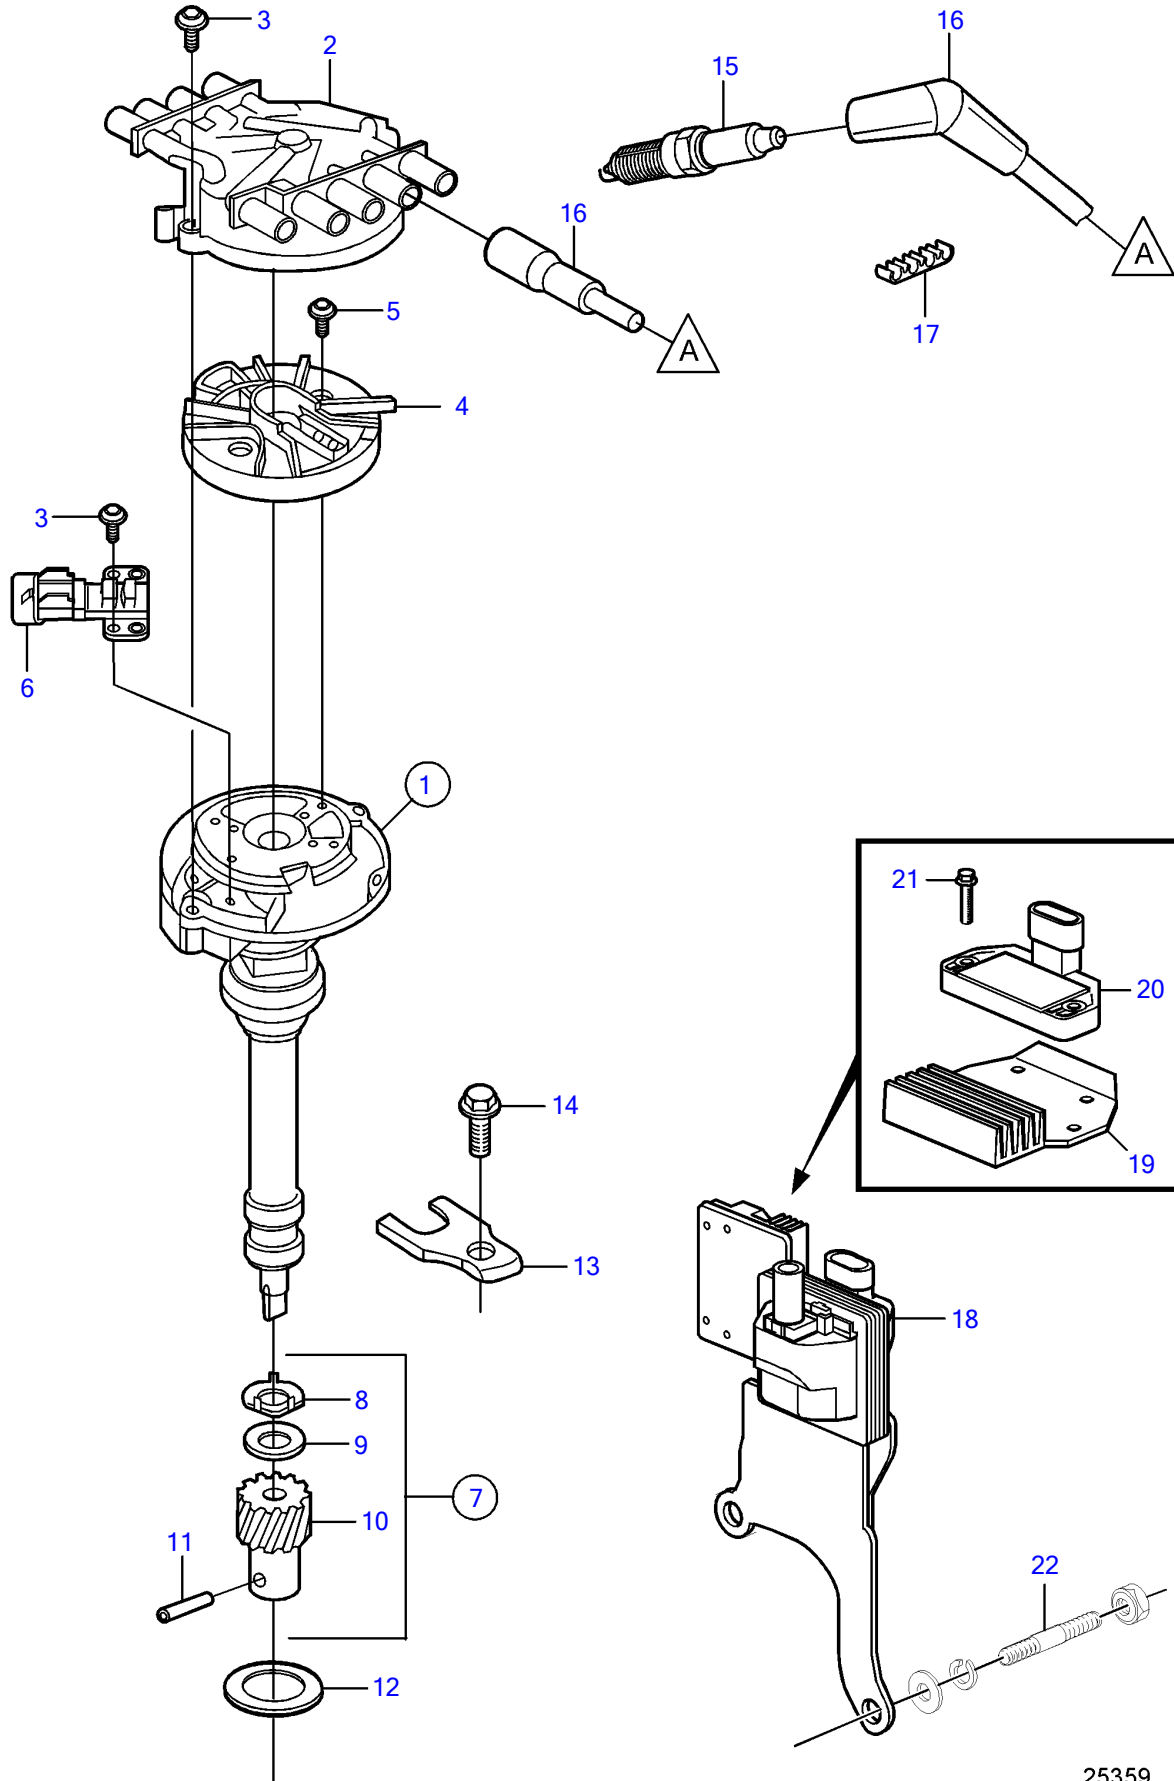

5.0GXICE-270-R, 5.0GiCE-225-S

5.0GXICE-270-R, 5.0GiCE-225-S

REF	PART NO.	QTY	DESCRIPTION	NOTES
1	3861987	1	Distributor	replaced by next part number
	21622232	1	Distributor	
2	3858975	1	• Distributor cap	
3	3858976	4	• Bolt	
4	3858977	1	• Rotor	
5	3858978	2	• Bolt	
6	3863130	1	• Sensor, camshaft position	
7	3858980	1	• Kit	
8		1	• • Washer	not sold separately
9		1	• • Washer	not sold separately
10		1	• • Gear	not sold separately
11		1	• • Pin	not sold separately
12	3852109	1	Gasket	
13	3852108	1	Clamp	
14	3861978	1	Screw	
15	21467472	2	Spark plug kit	4 pack
	21467473	1	Kit	24 pack
16	3888328	1	Ignition cable kit	
17	(3852491)	4	Retainer	Obsolete part
18	21436799	1	Ignition coil	
19	3858985	1	• Cooling plate	
20	3858984	1	• Module	
21	3858986	2	• Bolt	
22		2	Stud	See page with flywheel and flywheel housing.