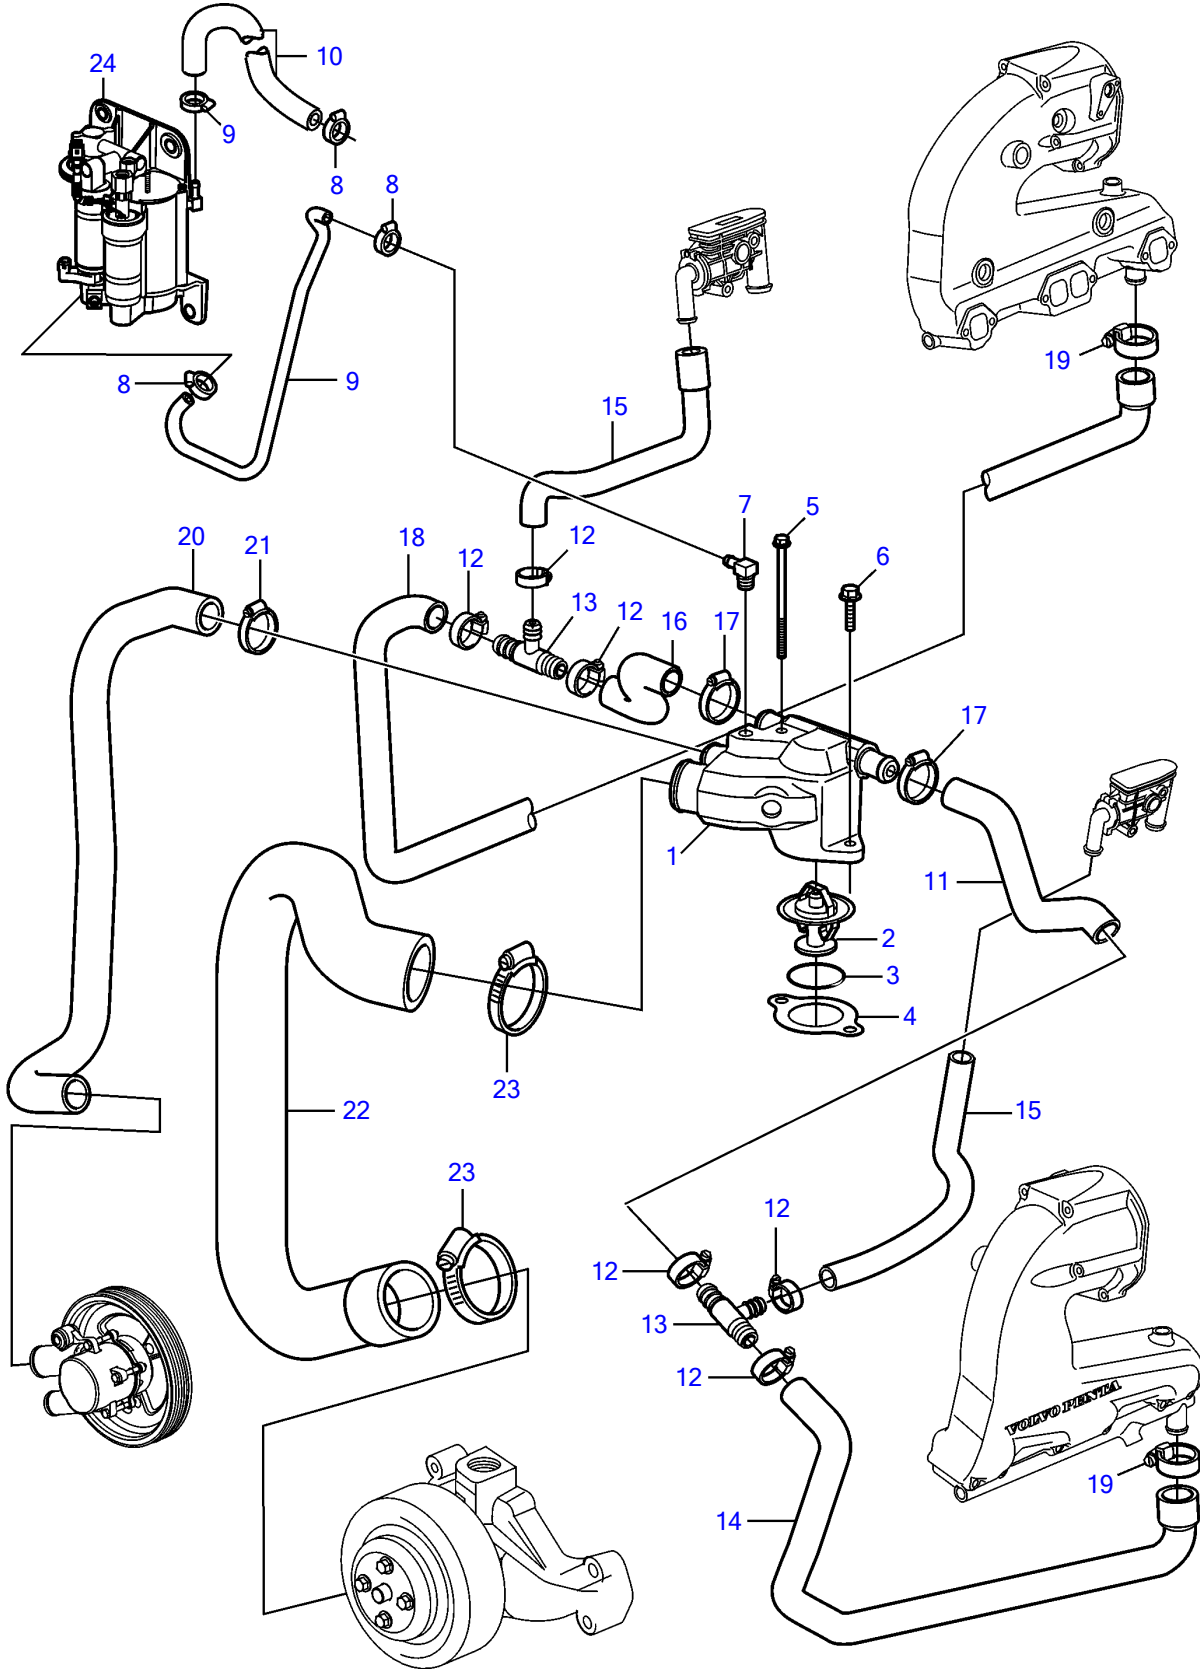

5.0GXICE-270-R, 5.0GiCE-225-S

5.0GXICE-270-R, 5.0GiCE-225-S

REF	PART NO.	QTY	DESCRIPTION	NOTES
1	3589553	1	Thermostat housing	
2	3587597	1	Thermostat	
3	983944	1	O-ring	
4	3852111	1	Gasket	
5	968842	1	Flange screw	
6	946671	1	Flange screw	
7	3853597	1	Elbow	
8	3860413	4	Hose clamp	
9	3862550	1	Hose	
10	21114718	1	Hose	
11	21106506	1	Hose	
12	3863439	6	Hose clamp	
13	3595495	1	Adapter	
14	21106508	1	Hose	
15		2	Hose	See "Exhaust Thermostat system" page
16	21106502	1	Hose	
17	3863439	2	Hose clamp	
18	21106504	1	Hose	
19	3863444	1	Hose clamp	
20	3817817	1	Hose	
21	3863441	1	Hose clamp	
22	3862523	1	Hose	
23	3863438	2	Hose clamp	
24		1	Fuel pump	See "Fuel system" page