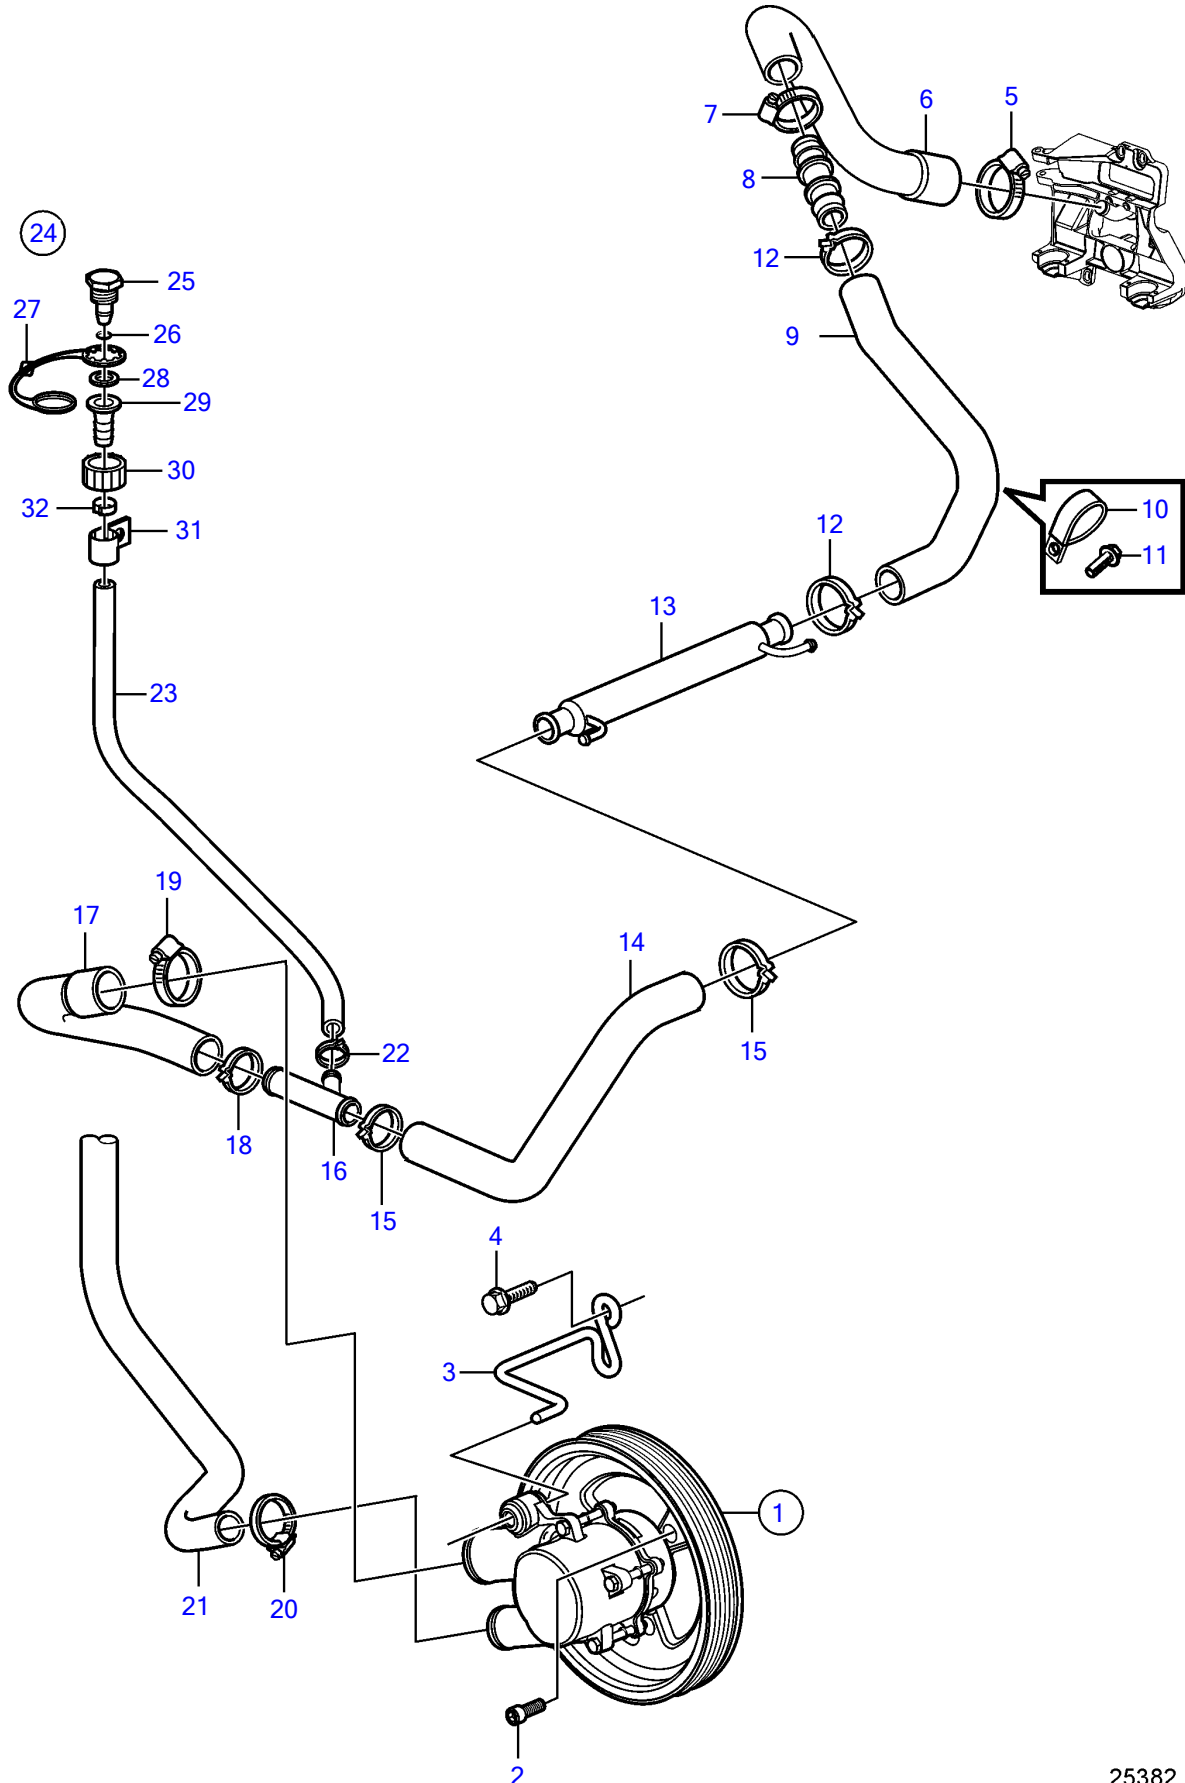

5.0GXICE-270-R, 5.0GiCE-225-S

5.0GXICE-270-R, 5.0GiCE-225-S

REF	PART NO.	QTY	DESCRIPTION	NOTES
1	21212799	1	Pump	
2	3857939	3	Screw	
3	3812240	1	Bracket	
4	3860163	2	Flange screw	
5	3812302	1	Hose clamp	
6	21340837	1	Hose	
7	3863444	2	Hose clamp	
8	21429137	1	Connector	
9	21429139	1	Hose	
10	3853312	2	Clamp	
	21619466	2	Attaching clamp	
11	(3853557)	2	Flange screw	Obsolete part, 3/8" - 16 unc, L=0.75" (19mm)
12		2	Hose clamp	
13	21399019	1	Hydraulic oil cooler	
14	21340840	1	Hose	
15	982645	2	Clamp	
16	3862699	1	T-pipe	
17	21429134	1	Hose	
18	3863440	1	Hose clamp	
19		1	Hose clamp	
20	3852602	1	Hose clamp	
21	3817817	1	Hose, therm. housing	For seawater cooled engine
	21338608	1	Hose, heat exchanger	For freshwater cooled engine
22	978173	1	Hose clamp	
23	3857823	1	Hose	
24	3807440	1	Connector	
25		1	• Cap	not sold separately
26	942978	1	• O-ring	
27	3862082	1	• Retainer	
28	3807664	1	• Washer	
29		1	• Connector	not sold separately
30		1	• Connector	not sold separately
31	3862891	1	Attaching clamp	
32	978174	1	Hose clamp	