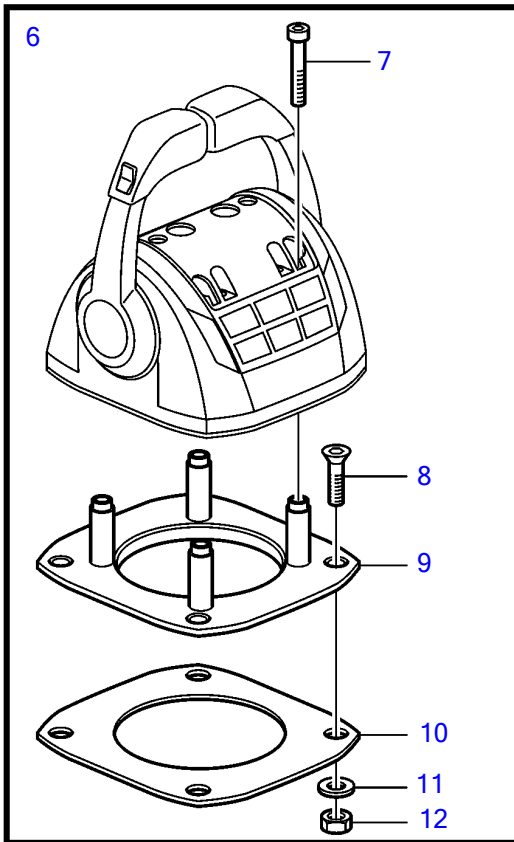

## 5.0GXICE-270-R, 5.0GiCE-225-S

REF	PART NO.	QTY	DESCRIPTION	NOTES
1	21275311	1	Control lever	
	3586259	2	Software	Vodia-programming. This p/n can not be ordered, but will be used for invoicing.
	3586261	2	Software	Warehouse programming. This p/n can not be ordered, but will be used for invoicing.
2	21526920	1	• Spare parts kit, position sensor	
3		1	• • Tensioner	M14
4		1	• • Spring	
5		1	• • Pin	
6	21526948	1	• Kit, mounting bracket	
7	995042	4	• • Hex. socket screw	
8	994821	4	• • Hex. socket screw	
9	(21461704)	1	• • Bracket	Obsolete part
10		1	• • Gasket	
11	940275	4	• • Washer	
12	984456	4	• • Lock nut	
13	21527169	1	• Kit, plastic parts	
14	(21461681)	1	• • Cover	Obsolete part
15		2	• • Handle	
16		2	• • Hub cap	
17	21461675	1	Cable holder	