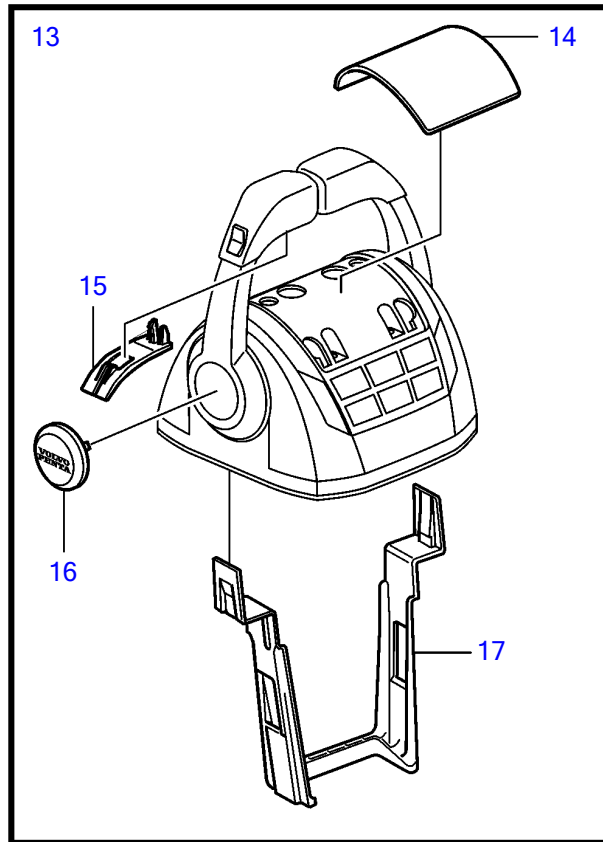

## 5.0GXICE-270-R, 5.0GiCE-225-S

REF	PART NO.	QTY	DESCRIPTION	NOTES
1	21275311	1	Control lever	
	3586259	2	Software	Vodia-programming. This p/n can not be ordered, but will be used for invoicing.
	3586261	2	Software	Warehouse programming. This p/n can not be ordered, but will be used for invoicing.
2	21526920	1	• Spare parts kit, position sensor	
3		1	• • Tensioner	M14
4		1	• • Spring	
5		1	• • Pin	
6	21526948	1	• Kit, mounting bracket	
7	995042	4	• • Hex. socket screw	
8	994821	4	• • Hex. socket screw	
9	(21461704)	1	• • Bracket	Obsolete part
10		1	• • Gasket	
11	940275	4	• • Washer	
12	984456	4	• • Lock nut	
13	21527169	1	• Kit, plastic parts	
14	(21461681)	1	• • Cover	Obsolete part
15		2	• • Handle	
16		2	• • Hub cap	
17	21461675	1	Cable holder	