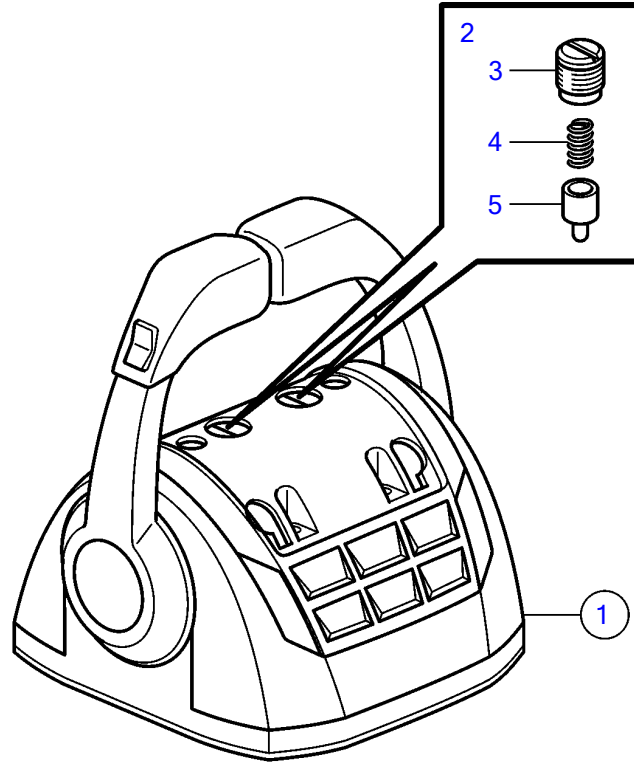

## 5.0GXICE-270-R, 5.0GiCE-225-S

REF	PART NO.	QTY	DESCRIPTION	NOTES
1	21275311	1	Control lever	
	3586259	2	Software	Vodia-programming. This p/n can not be ordered, but will be used for invoicing.
	3586261	2	Software	Warehouse programming. This p/n can not be ordered, but will be used for invoicing.
2	21526920	1	• Spare parts kit, position sensor	
3		1	• • Tensioner	M14
4		1	• • Spring	
5		1	• • Pin	
6	21526948	1	• Kit, mounting bracket	
7	995042	4	• • Hex. socket screw	
8	994821	4	• • Hex. socket screw	
9	(21461704)	1	• • Bracket	Obsolete part
10		1	• • Gasket	
11	940275	4	• • Washer	
12	984456	4	• • Lock nut	
13	21527169	1	• Kit, plastic parts	
14	(21461681)	1	• • Cover	Obsolete part
15		2	• • Handle	
16		2	• • Hub cap	
17	21461675	1	Cable holder	