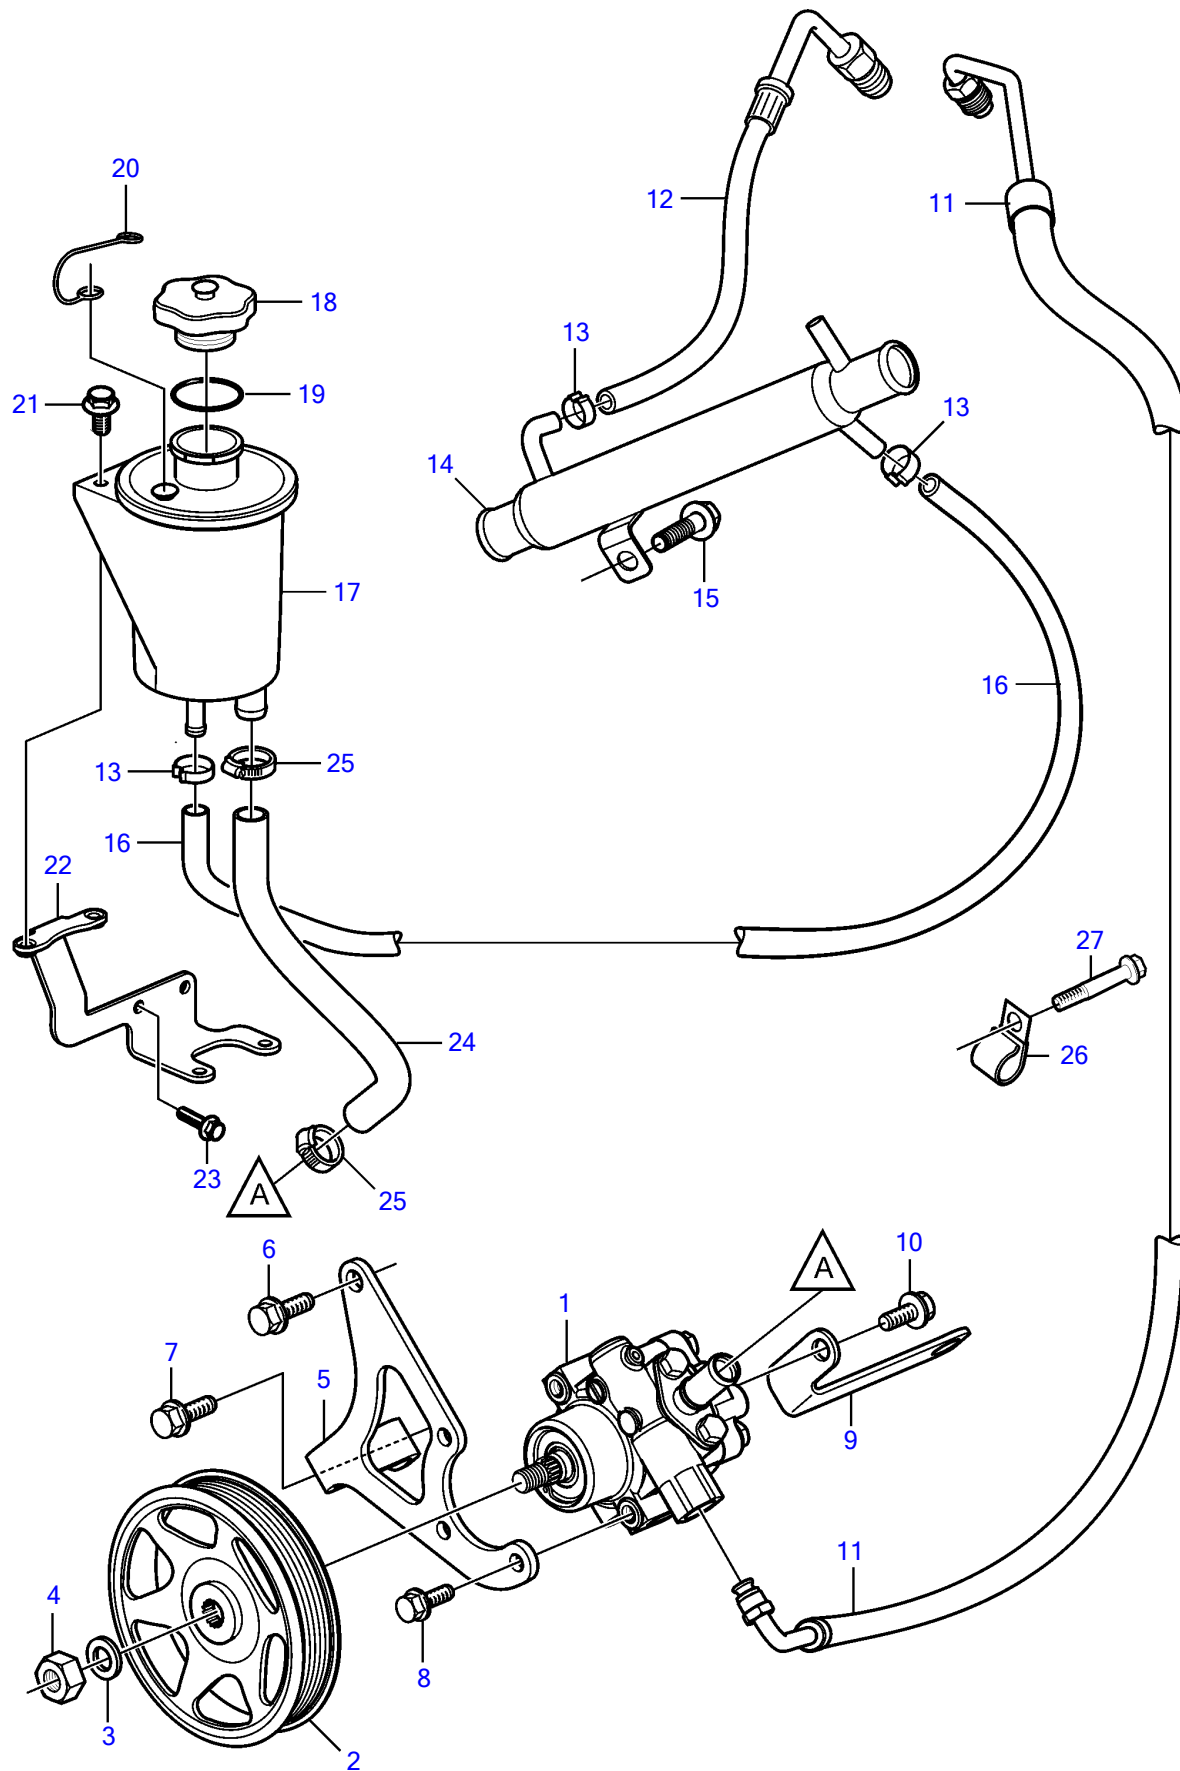

5.0GXIC-J, 5.0GXIC-JF

5.0GXIC-J, 5.0GXIC-JF

REF	PART NO.	QTY	DESCRIPTION	NOTES
1	3887373	1	Power steering pump	
2	3889611	1	Pulley	
3	3889615	1	Washer	
4	3889613	1	Nut	
5	3887731	1	Bracket	
6	3853405	1	Screw	
7	(3853557)	1	Flange screw	Obsolete part
8	3595499	3	Flange screw	
9	3887776	1	Bracket	
10	3595499	1	Flange screw	
11	3887986	1	Hose assembly	
12	3863148	1	Hose	
13	982663	3	Hose clamp	
14	3862629	1	Oil cooler	
15	3860582	1	Flange screw	
16	3593914	1	Hose	
17	3887375	1	Reservoir	
18		1	• Cap	not sold separately
19		1	• O-ring	not sold separately
20		1	• Retainer	not sold separately
21	945358	2	Flange screw	
22	40005662	1	Bracket	
23	3595499	2	Flange screw	
24	40005059	1	Hose	
25	3853794	2	Hose clamp	
26	(984038)	1	Clamp, J	Obsolete part
27	3853392	1	Flange screw	