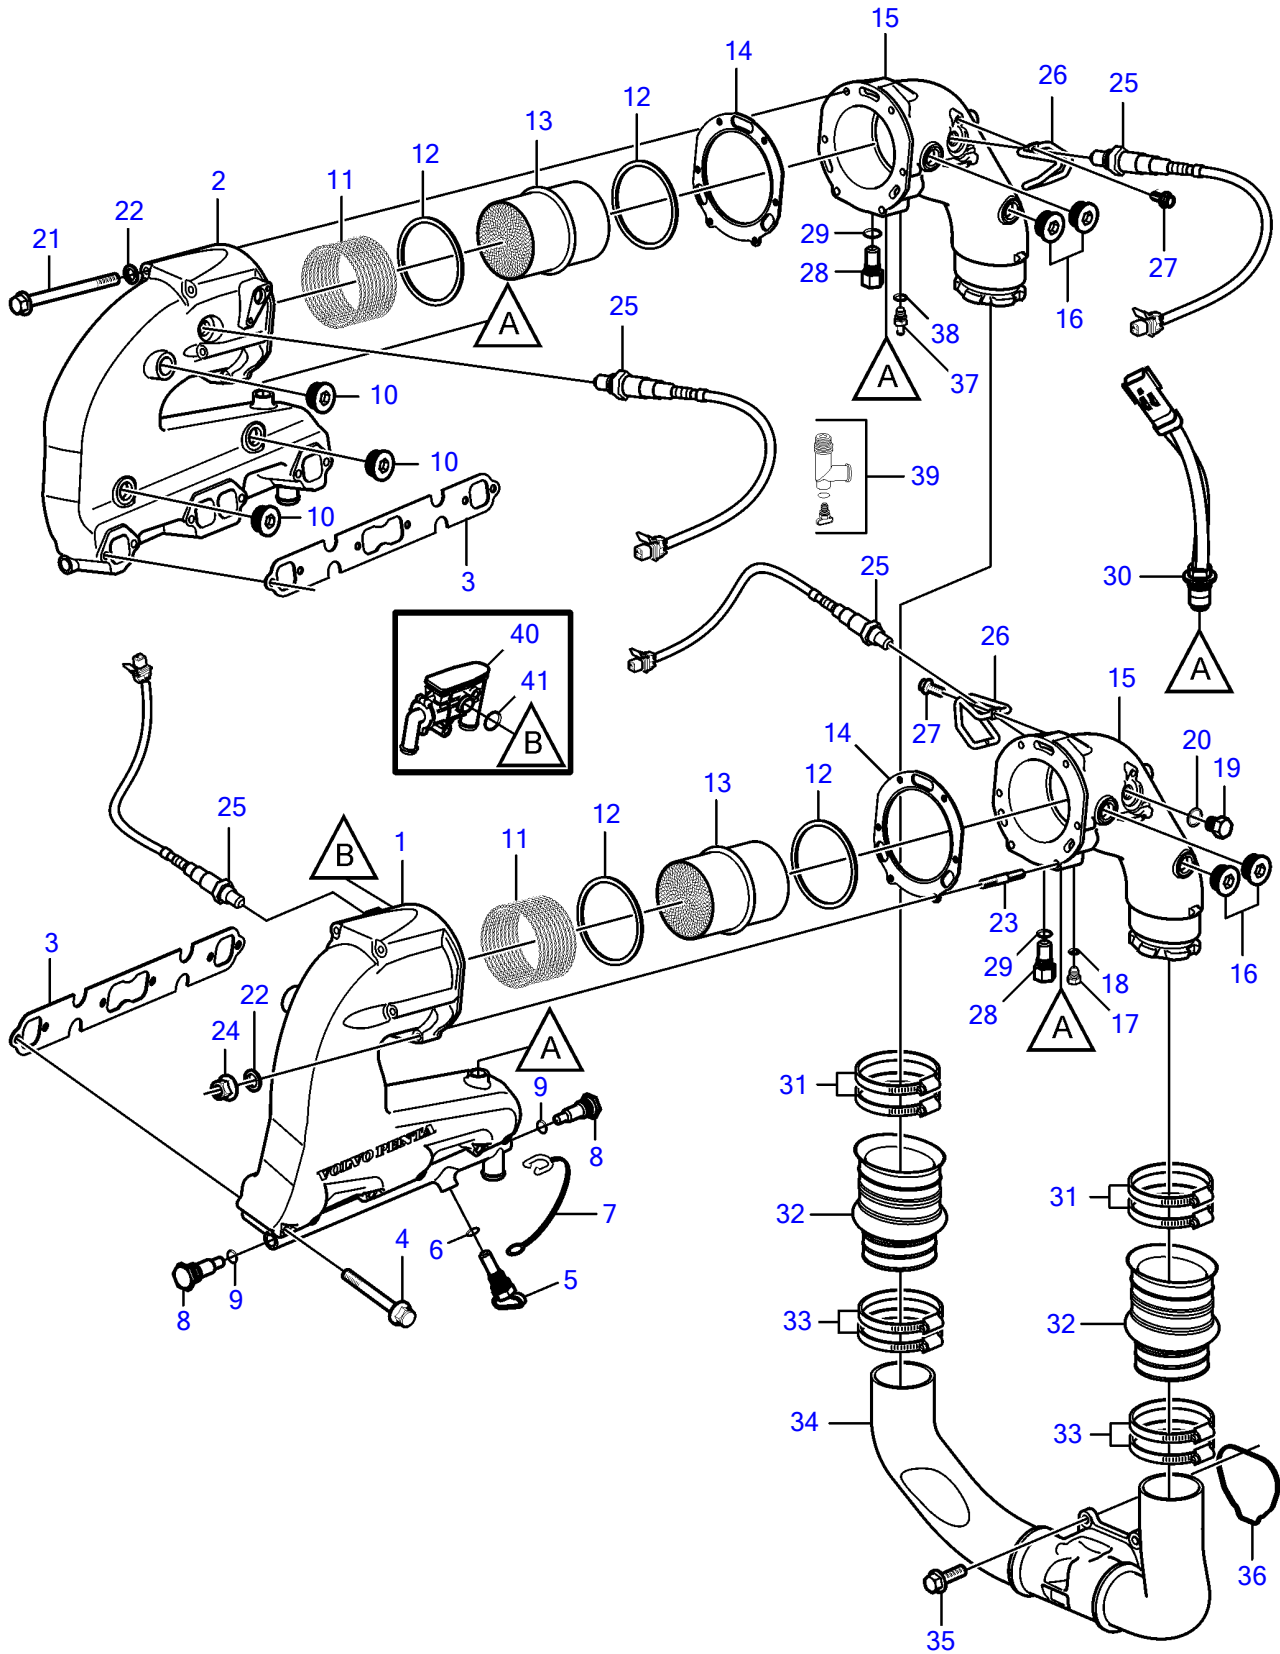

5.0GXIC-J, 5.0GXIC-JF

5.0GXIC-J, 5.0GXIC-JF

REF	PART NO.	QTY	DESCRIPTION	SEE SEC.	NOTES
1	3848803	1	Manifold		
2	3848801	1	Manifold		
3	3852468	2	Gasket		
4	3857184	12	Flange screw		
5	21194285	2	Anode, reference		
6	976970	2	• O-ring		
7	3849892	2	• Retainer		
8	21193133	4	Anode		
9	980998	4	• O-ring		
10	21166232	6	Plug		M24
		6	• O-ring		
	21178107	6	Plug		M27
		6	• O-ring		
11	3889967	2	Support sleeve		
12	3889966	4	Sealing ring		
13	3889994	2	Catalytic converter		
14	40005439	2	Gasket		
15	3848529	2	Elbow pipe		Has 24mm core plugs, replaced by next part number
	21468082	2	Elbow pipe		Has 27mm core plugs, Replaced by 21571773
	21571773	2	Elbow	37679	
16	21166232	4	Plug		M24
		4	• O-ring		
	21178107	4	Plug		M27
		4	• O-ring		
17	21118621	1	Plug		
18	976970	1	• O-ring		
19	960632	2	Plug		
20	977751	2	Gasket		
21	968893	8	Flange screw		
22	941907	12	Spring washer		
23	953058	4	Stud		
24	945408	4	Flange nut		
25	3883724	4	Sensor, oxygen		
		4	• Sealing washer		not sold separately
26	3889435	2	Bracket		
27	965175	2	Flange screw		
28	21194290	2	Anode		
29	980998	2	• O-ring		
30	3889526	2	Sensor, temperature		
31	3863443	4	Hose clamp		
32	3887765	2	Bellows		
33	3863442	4	Hose clamp		
34	3887621	1	Exhaust pipe		
35	3841928	4	Flange screw		
36	3841013	1	Gasket		
37	21115767	1	Adapter		
38	976970	1	• O-ring		
39		2	Fitting		See "Exhaust Thermostat system" page
40		2	Thermostat		See "Exhaust Thermostat system" page
41	21111308	2	O-ring		