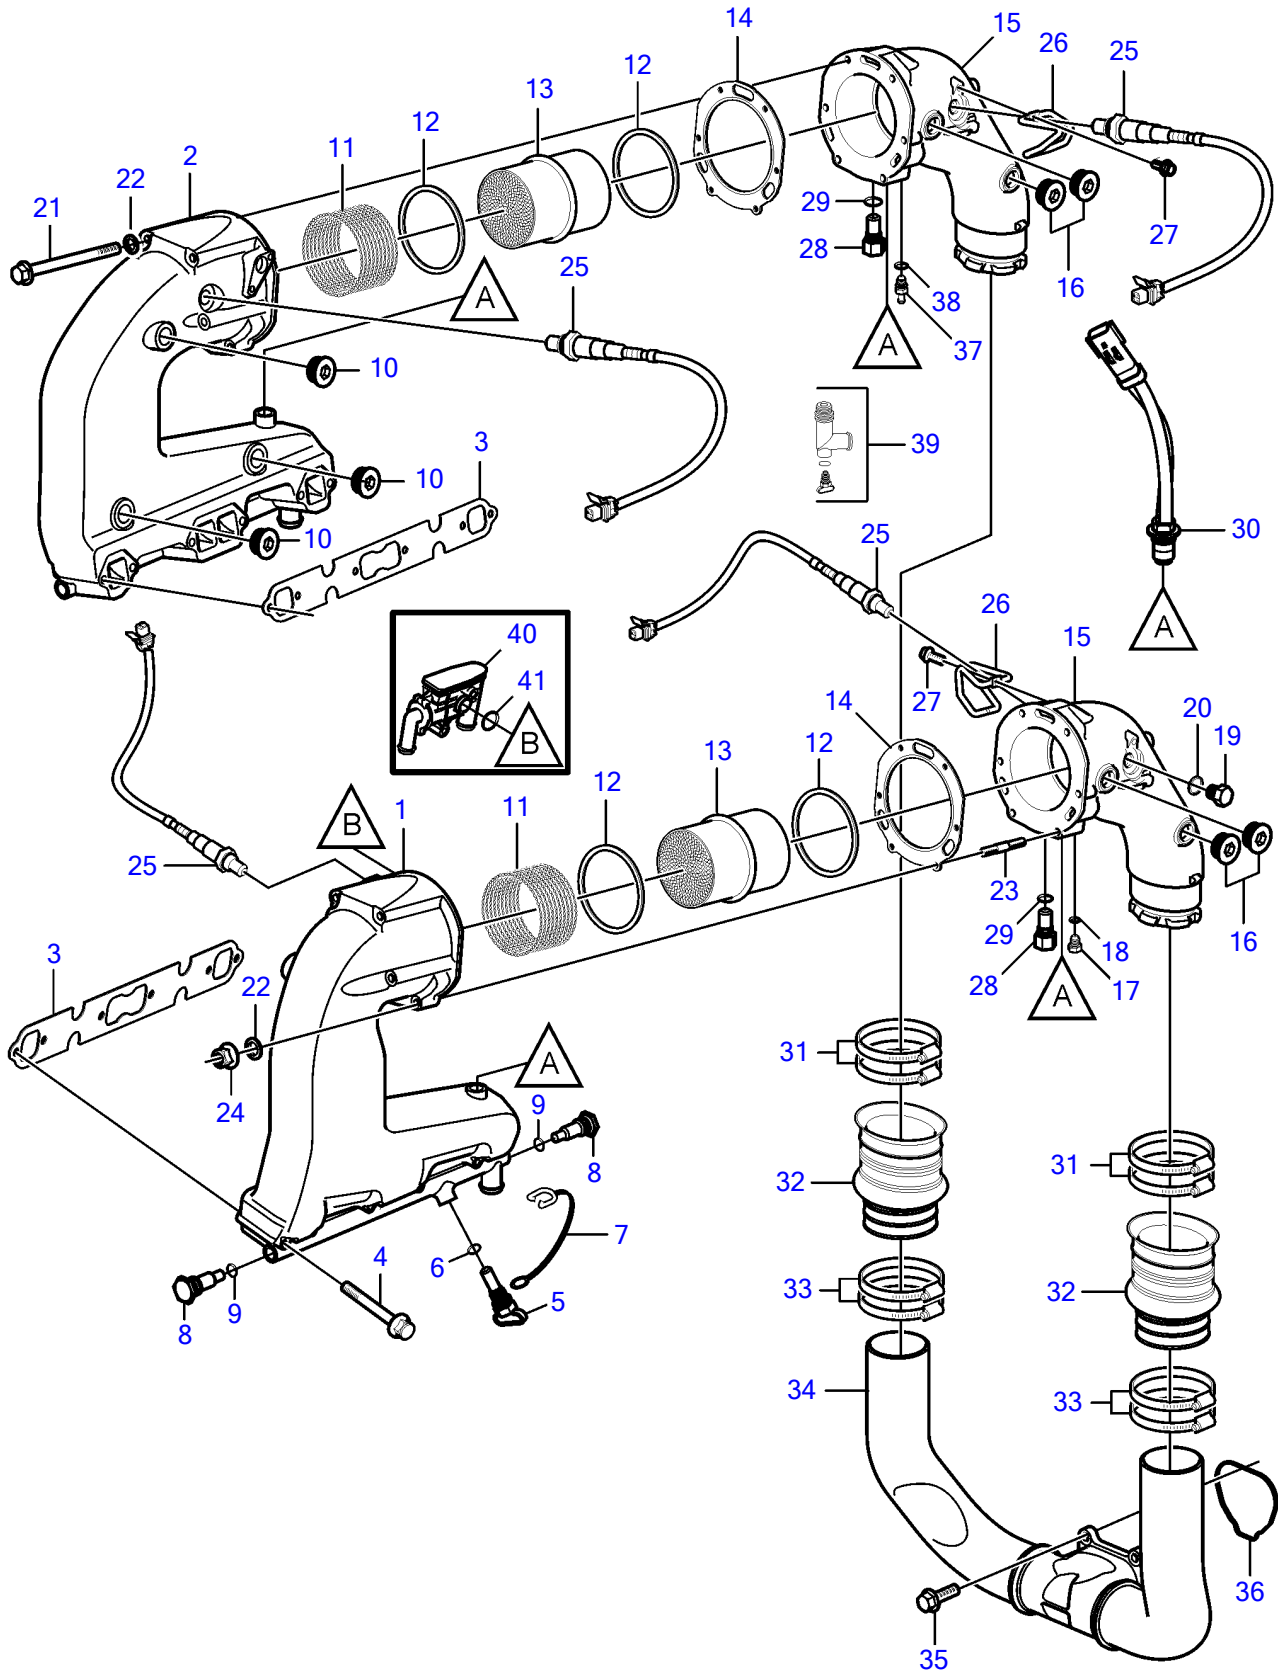

5.0GXIC-J, 5.0GXIC-JF

5.0GXIC-J, 5.0GXIC-JF

REF	PART NO.	QTY	DESCRIPTION	SEE SEC.	NOTES
1	3848807	1	Manifold		
2	3848805	1	Manifold		
3	3852468	2	Gasket		
4	3857184	12	Flange screw		
5	21194285	2	Anode, reference		
6	976970	2	• O-ring		
7	3849892	2	• Retainer		
8	21193133	4	Anode		
9	980998	4	• O-ring		
10	21166232	6	Plug		M24
		6	• O-ring		
	21178107	6	Plug		M27
		6	• O-ring		
11	3889967	2	Support sleeve		
12	3889966	4	Sealing ring		
13	3889994	2	Catalytic converter		
14	40005439	2	Gasket		
15	3848529	2	Elbow pipe		Has 24mm core plugs, replaced by next part number
	21468082	2	Elbow pipe		Has 27mm core plugs, Replaced by 21571773
	21571773	2	Elbow	37679	
16	21166232	4	Plug		M24
		4	• O-ring		
	21178107	4	Plug		M27
		4	• O-ring		
17	21118621	1	Plug		
18	976970	1	• O-ring		
19	960632	2	Plug		
20	977751	2	Gasket		
21	968893	8	Flange screw		
22	941907	12	Spring washer		
23	953058	4	Stud		
24	945408	4	Flange nut		
25	3883724	4	Sensor, oxygen		
		4	• Sealing washer		not sold separately
26	3889435	2	Bracket		
27	965175	2	Flange screw		
28	21194290	2	Anode		
29	980998	2	• O-ring		
30	3889526	2	Sensor, temperature		
31	3863443	4	Hose clamp		
32	3887765	2	Bellows		
33	3863442	4	Hose clamp		
34	3887622	1	Exhaust pipe		
35	3841928	4	Flange screw		
36	3841013	1	Gasket		
37	21115767	1	Adapter		
38	976970	1	• O-ring		
39		2	Fitting		See "Exhaust Thermostat system" page
40		2	Thermostat		See "Exhaust Thermostat system" page
41	21111308	2	O-ring		