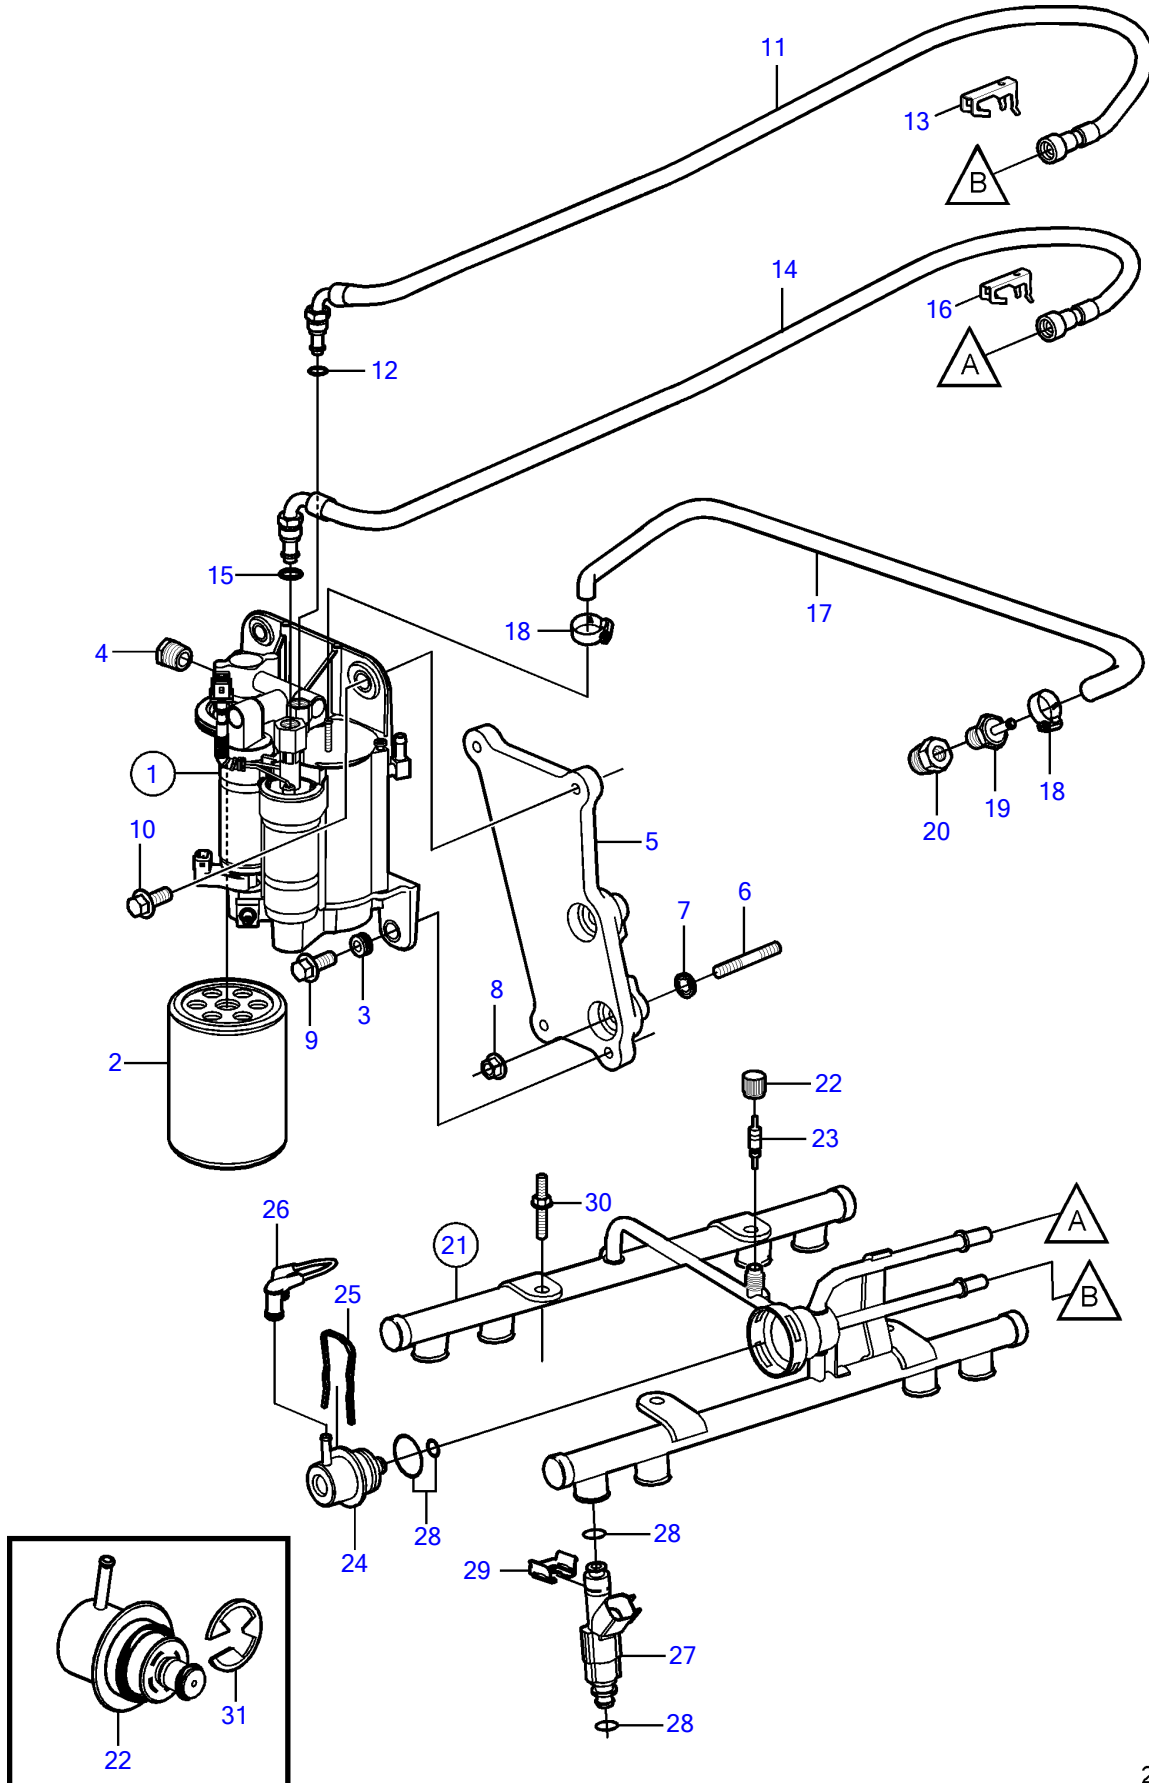

5.0GXIC-J, 5.0GXIC-JF

5.0GXIC-J, 5.0GXIC-JF

REF	PART NO.	QTY	DESCRIPTION	SEE SEC.	NOTES
1	3594444	1	Fuel pump		
	3588865	1	• Fuel pump kit		High pressure fuel pump
2	3847644	1	• Fuel filter		
			• Bulletin P-23-3-4	P-23-3-4-EN	High Capacity Fuel Filter, Gas
			• Bulletin p-18-8-1	p-18-8-1-EN	Volvo Penta Ethanol Fuel treatment
3	3861396	4	• Rubber bushing		
4	3857816	1	Bushing		
5	3861031	1	Bracket		
6	3860928	2	Stud		
7	3860538	2	Spring clip, speed		
8	3853404	2	Nut		
9	982702	2	Flange screw		
10	982702	2	Flange screw		Sea water cooling
	946472	2	Flange screw		Fresh water cooling
11	3888727	1	Fuel hose		
12	3850424	1	• O-ring		
13	3887195	1	Locking clip		
14	3888725	1	Fuel hose		
15	3850423	1	• O-ring		
16	3887198	1	Locking clip		part not sold
17	3807072	1	Kit		
18	3860413	2	Hose clamp		
19	3860290	1	Nipple		
20	3861926	1	Tube fitting		
21	3858966	1	Fuel pipe		
22	3858972	1	Cardboard tube		
23	3858971	1	Valve		
24	3858967	1	Governor		
			• Bulletin P-23-7-3	P-23-7-3-EN	Fuel Pressure Regulator, 4.3L, 5.0L, 5.7L
25	3858968	1	Clip		
26	3858974	1	Hose		
27	21141691	8	Injector		
28	3858981	1	O-ring		Includes 16 o-rings for injectors and 2 o-rings for pressure regulator.
29	3858970	8	Retainer		
30	3858973	4	Bolt		
31	21491831	1	Clip		