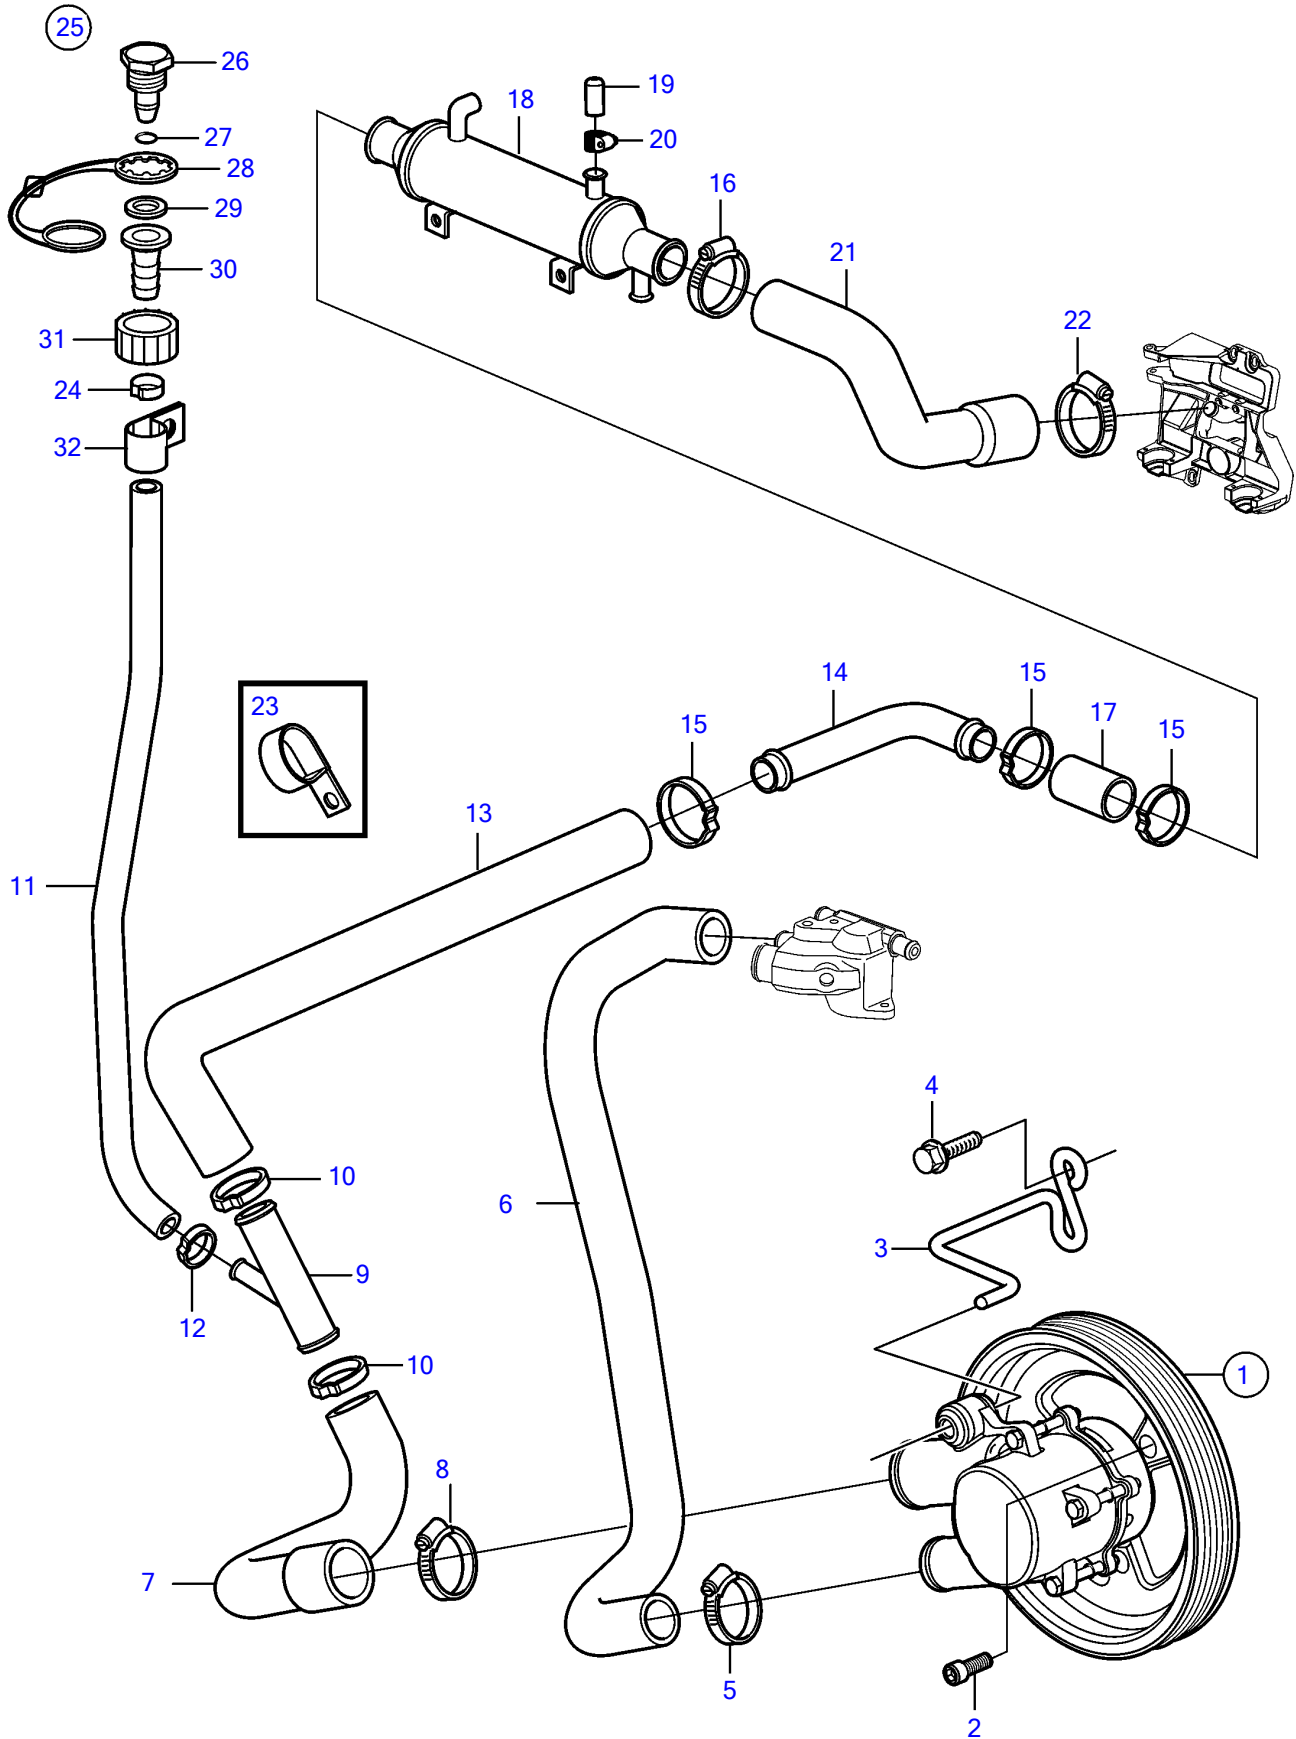

5.0GXIC-J

5.0GXIC-J

REF	PART NO.	QTY	DESCRIPTION	NOTES
1	3812519	1	Pump	replaced by next part number
	21212799	1	Pump	
	3842786	1	• Impeller kit	Replaced by 21213664, See "Seawater Pump Parts"
2	3857939	3	Screw	
3	3812240	1	Bracket	
4	3860163	2	Flange screw	
5	3863441	1	Hose clamp	
6	3817817	1	Hose	
7	3817822	1	Hose	
8	3863440	1	Hose clamp	
9	3862699	1	T-pipe	
10	982645	2	Clamp	
11	3862901	1	Hose	
12	983168	1	Hose clamp	
13	21110092	1	Hose	
14	3594839	1	Tube	
15	982645	3	Clamp	
16	3863444	1	Hose clamp	
17	3594841	1	Hose	
18	3862629	1	Oil cooler	
19	3856766	1	Cardboard tube	
20	3860413	1	Hose clamp	
21	3817579	1	Hose	
22	3812302	1	Hose clamp	
23	3853312	1	Clamp	
24	983146	1	Clamp	
25	3807440	1	Connector	
26		1	• Cap	not sold separately
27	942978	1	• O-ring	
28	3862082	1	• Retainer	
29	3807664	1	• Washer	
30		1	• Connector	not sold separately
31		1	• Connector	not sold separately
32	3862891	1	Attaching clamp	