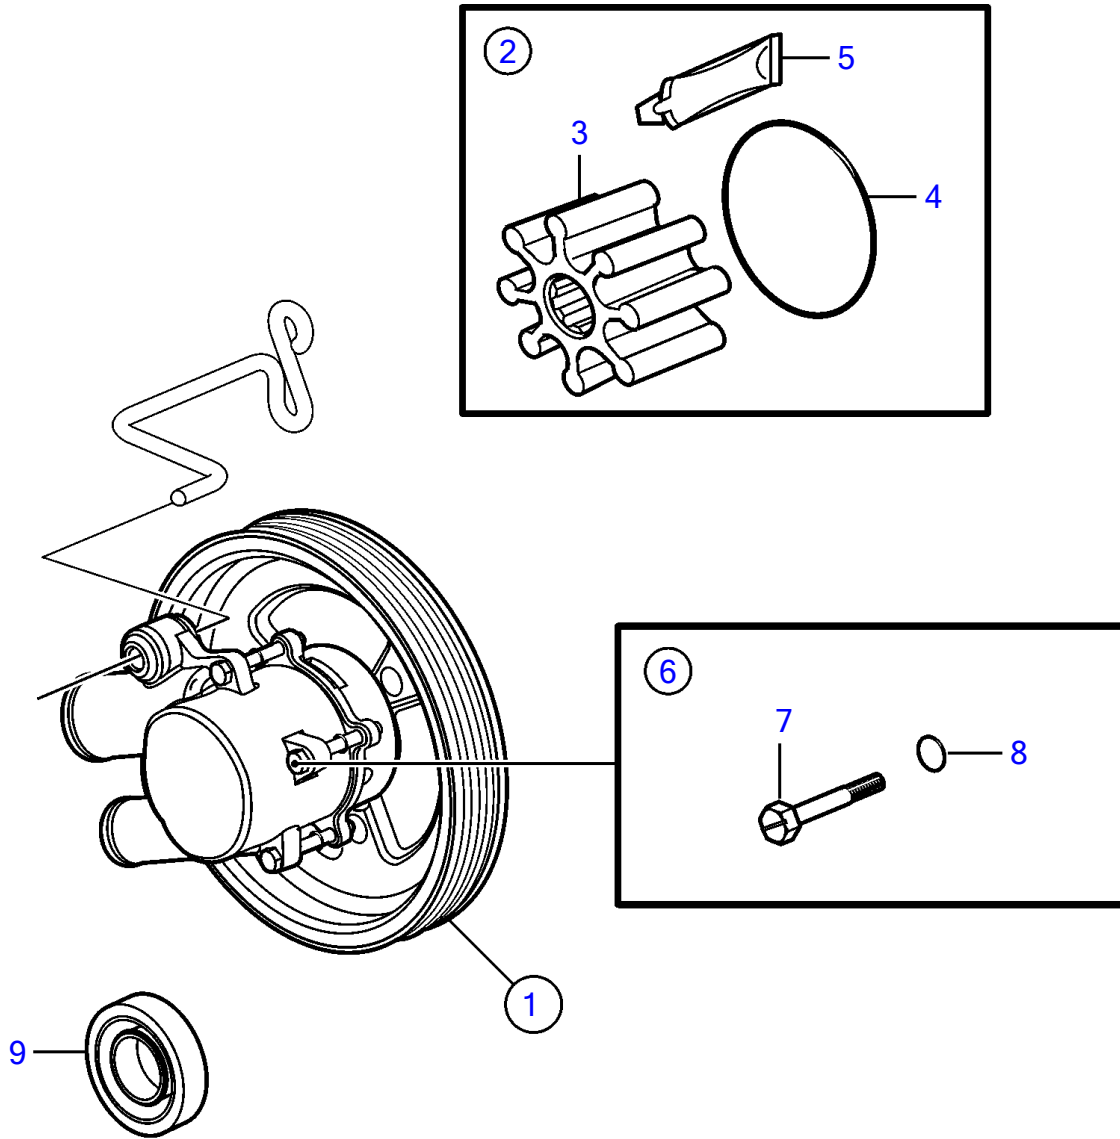

5.0GXIC-J, 5.0GXIC-JF

5.0GXIC-J, 5.0GXIC-JF

REF	PART NO.	QTY	DESCRIPTION	NOTES
1	21212799	1	Pump	
2	21213664	1	Impeller kit	replaces 3842786 for gas engines
3	21212794	1	▪ Impeller	
4	3858938	1	▪ O-ring	
5		1	▪ Lubricant, glycerin	not sold separately
6	21951332	1	Screw kit	
7		4	▪ Screw	not sold separately
8		4	▪ O-ring	not sold separately
9	827247	1	Sealing ring	