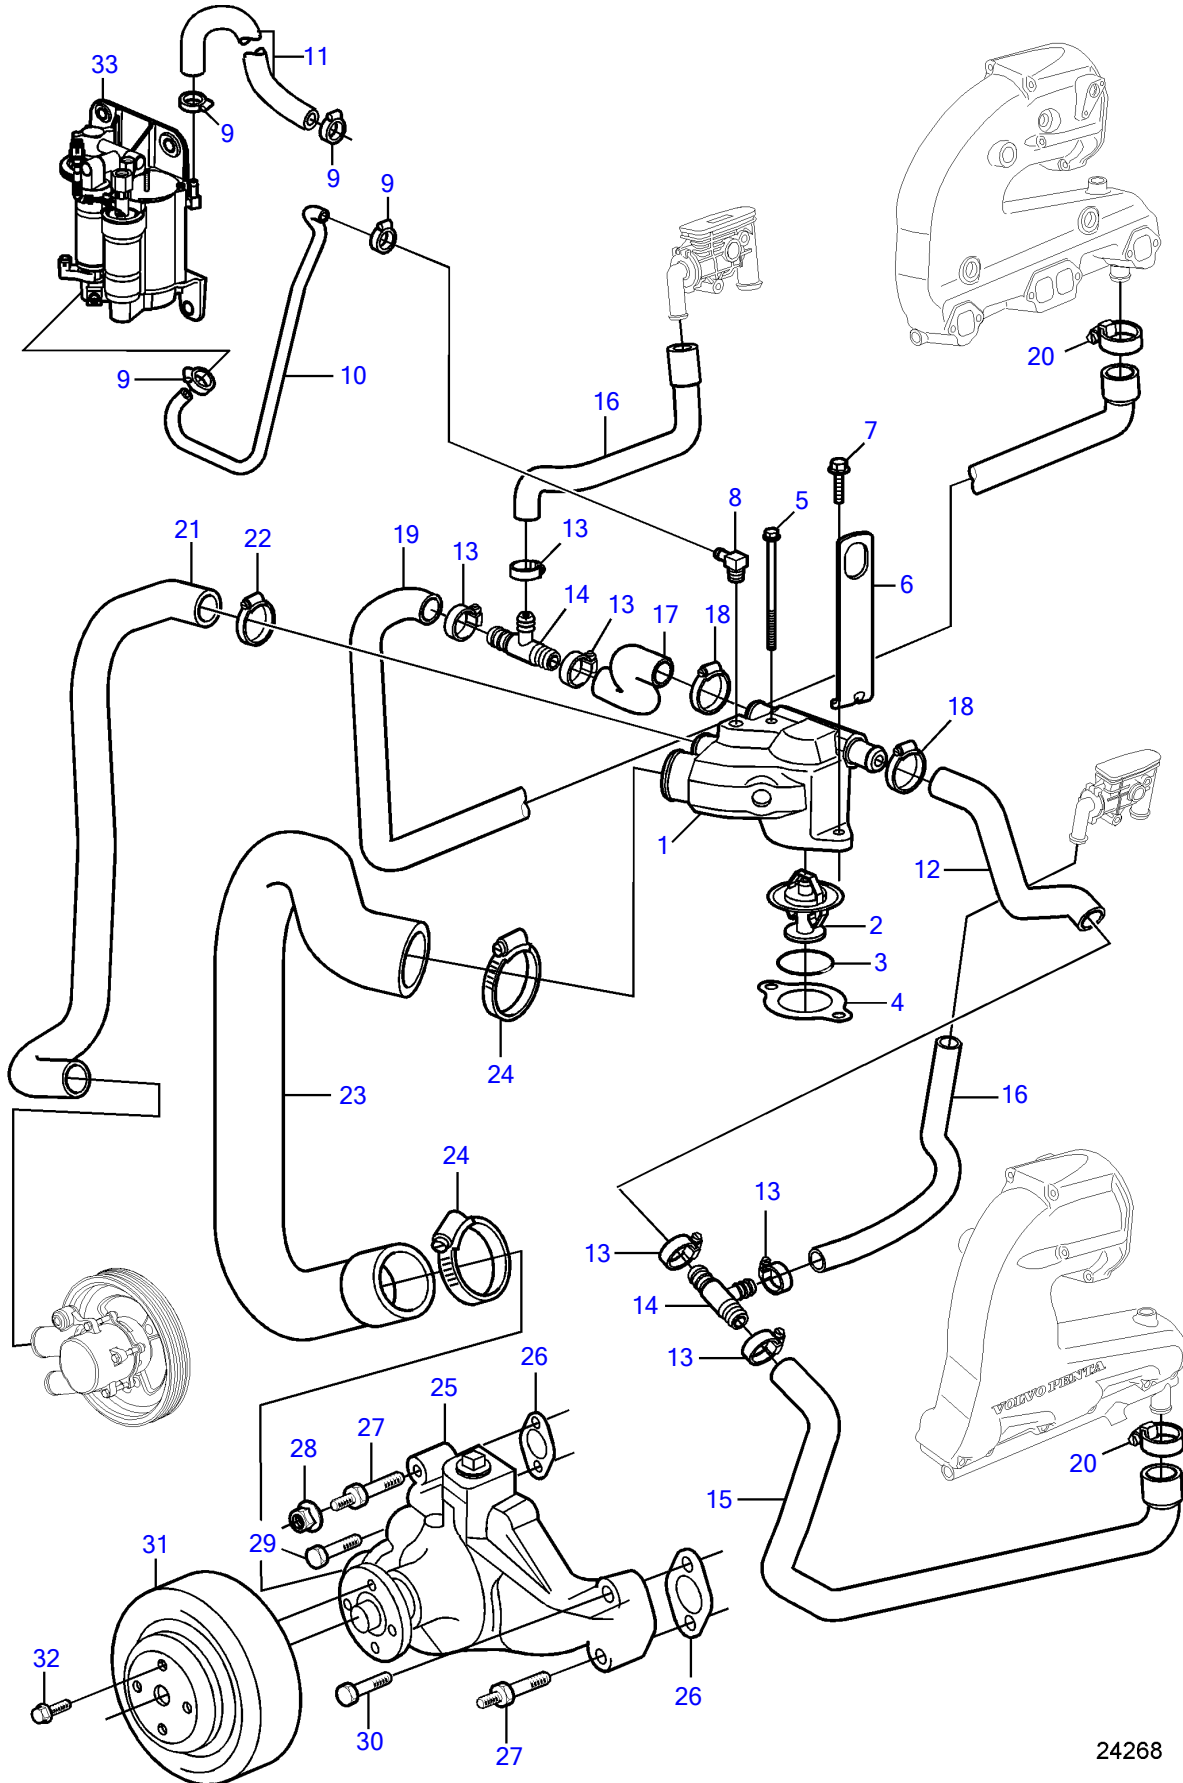

5.0GXIC-J

24268

5.0GXIC-J

REF	PART NO.	QTY	DESCRIPTION	SEE SEC.	NOTES
1	3589553	1	Thermostat housing		
2	3587597	1	Thermostat		
3	983944	1	O-ring		
4	3852111	1	Gasket		
5	968842	1	Flange screw		
6	3593503	1	Bracket		
7	946671	1	Flange screw		
8	3853597	1	Elbow		
9	3860413	4	Hose clamp		
10	3862550	1	Hose		
11	21114718	1	Hose		
12	21106506	1	Hose		
13	3863439	6	Hose clamp		
14	3595495	1	Adapter		
15	21106508	1	Hose		
16		2	Hose	22414	
17	21106502	1	Hose		
18	3863439	2	Hose clamp		
19	21106504	1	Hose		
20	3863444	1	Hose clamp		
21	3817817	1	Hose		
22	3863441	1	Hose clamp		
23	3862523	1	Hose		
24	3863438	2	Hose clamp		
25	3853850	1	Circulation pump		
26	3852477	2	Gasket		
27	3856147	2	Stud		
28	3853403	1	Nut retainer		
29	(3856137)	1	Bolt		Obsolete part
30	3856136	1	Bolt		
31	3860083	1	Pulley		
32	3863054	4	Flange screw		
33		1	Fuel pump		See "Fuel system" page