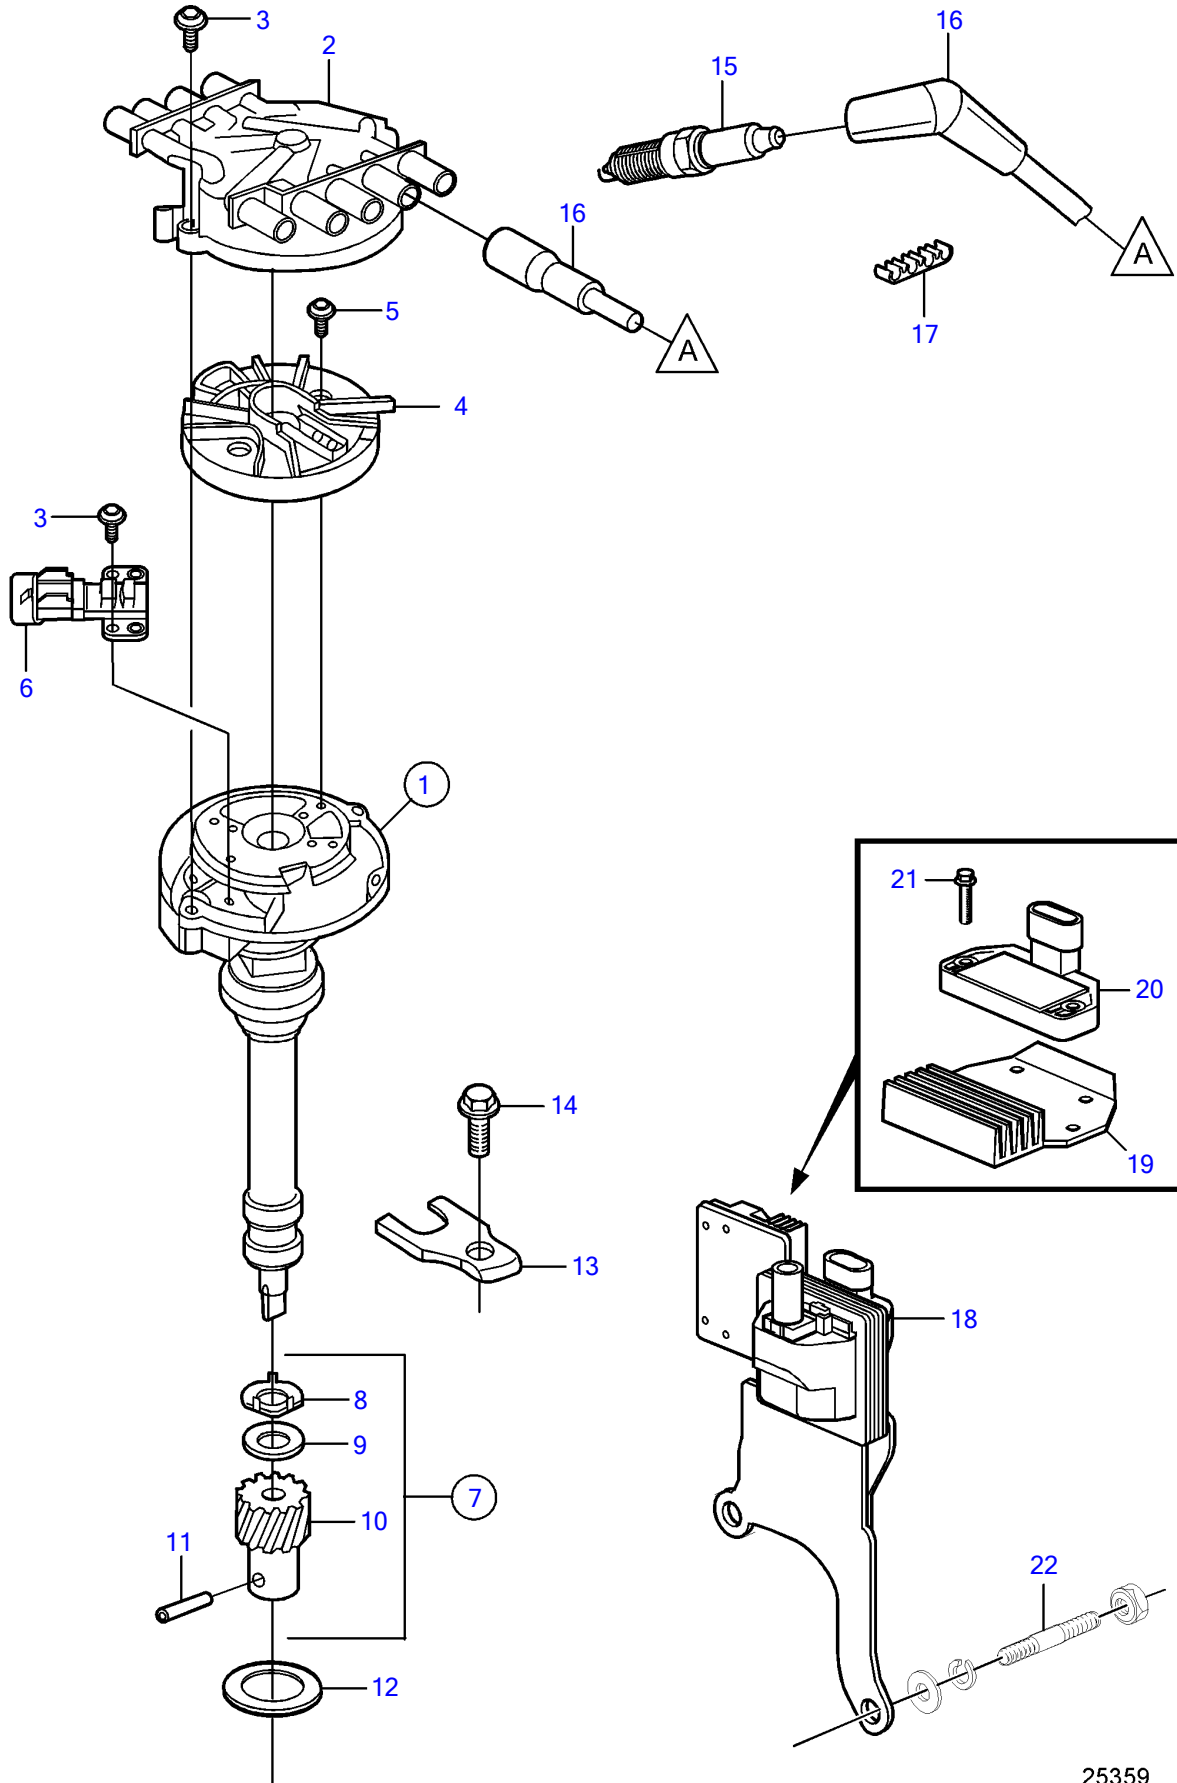

5.0GXIC-270-R, 5.0GiC-225-S

5.0GXIC-270-R, 5.0GiC-225-S

REF	PART NO.	QTY	DESCRIPTION	NOTES
1	3861987	1	Distributor	replaced by next part number
	21622232	1	Distributor	
2	3858975	1	• Distributor cap	
3	3858976	4	• Bolt	
4	3858977	1	• Rotor	
5	3858978	2	• Bolt	
6	3863130	1	• Sensor, camshaft position	
7	3858980	1	• Kit	
8		1	• • Washer	not sold separately
9		1	• • Washer	not sold separately
10		1	• • Gear	not sold separately
11		1	• • Pin	not sold separately
12	3852109	1	Gasket	
13	3852108	1	Clamp	
14	3861978	1	Screw	
15	21467472	2	Spark plug kit	4 pack
	21467473	1	Kit	24 pack
16	3888328	1	Ignition cable kit	
17	(3852491)	4	Retainer	Obsolete part
18	21436799	1	Ignition coil	
19	3858985	1	• Cooling plate	
20	3858984	1	• Module	
21	3858986	2	• Bolt	
22		2	Stud	See page with flywheel and flywheel housing.