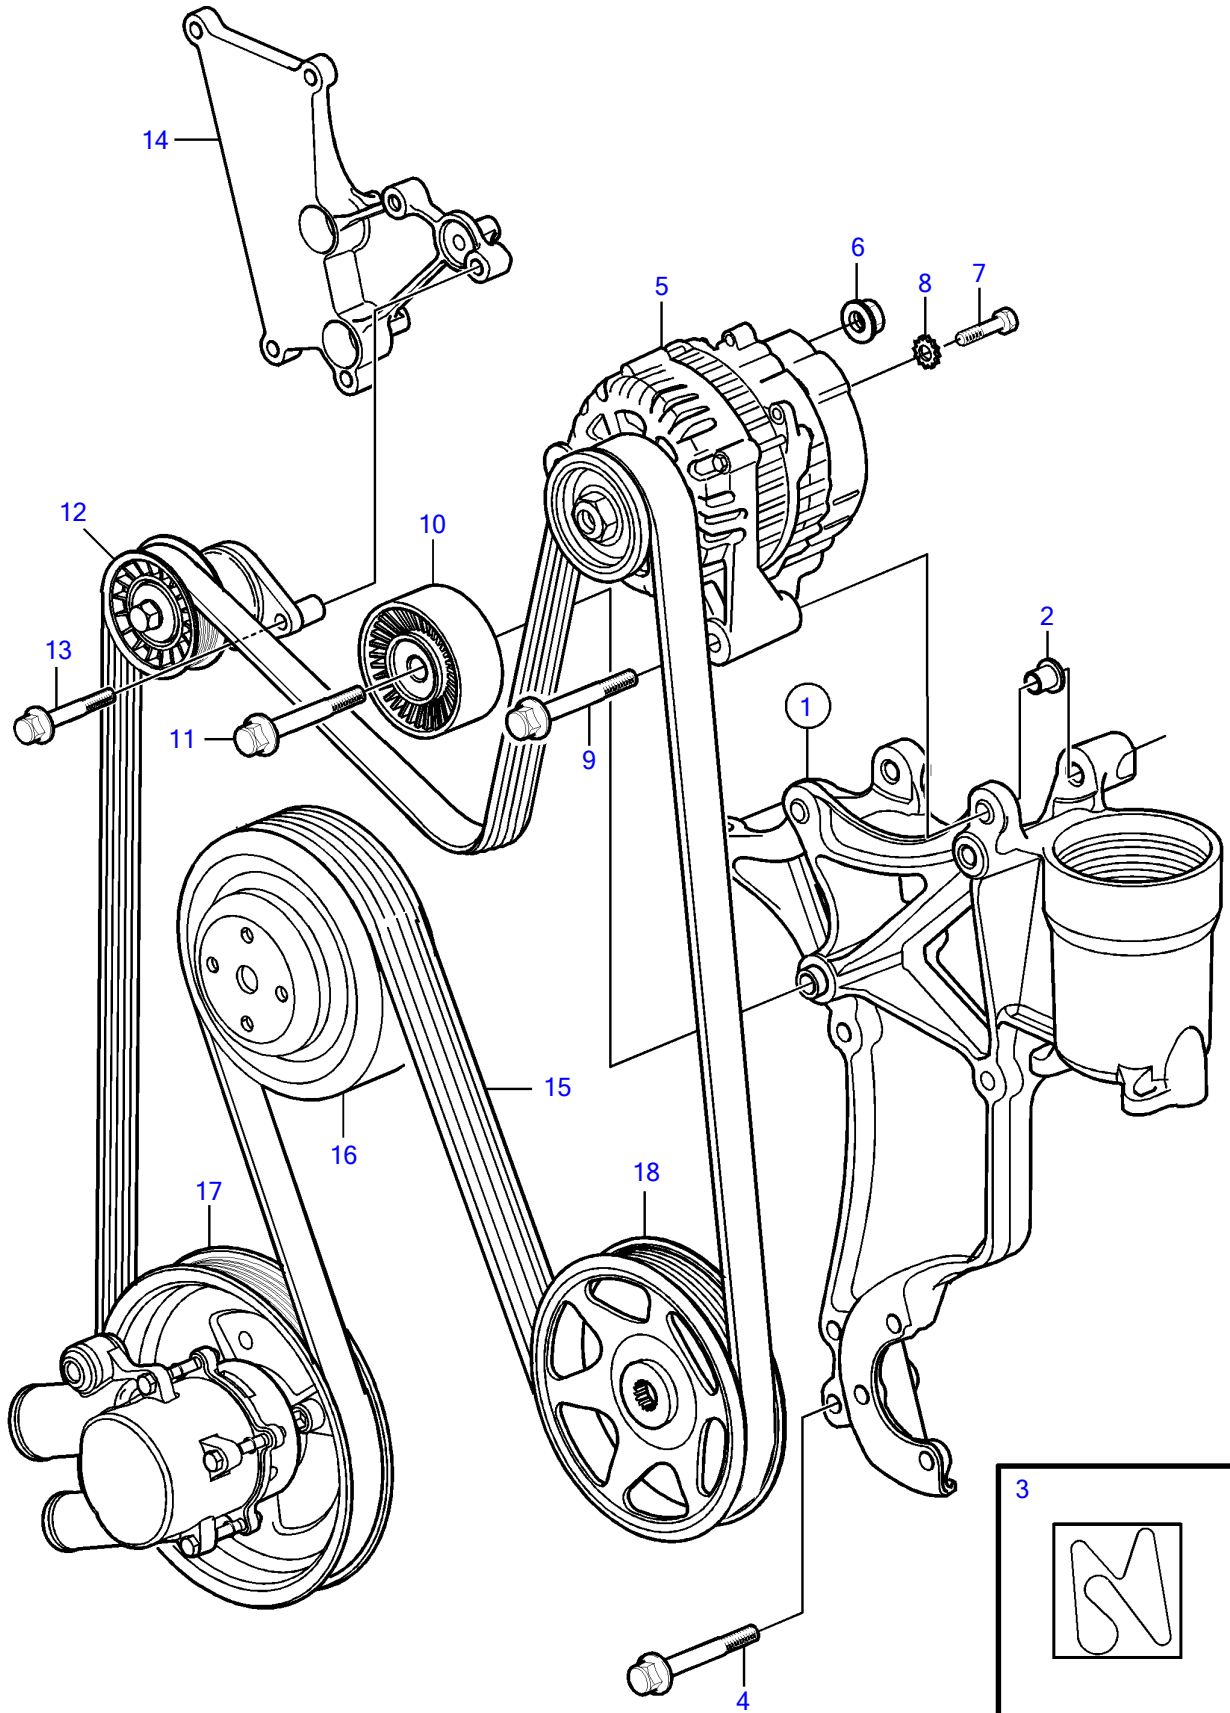

5.0GXIC-270-R, 5.0GiC-225-S

5.0GXIC-270-R, 5.0GiC-225-S

REF	PART NO.	QTY	DESCRIPTION	NOTES
1	21573817	1	Bracket	
2	3863175	2	• Bushing	
3	3863274	1	Decal	
4	3853392	4	Flange screw	
5	3884950	1	Alternator	
6	945408	1	Flange nut	
7	3852208	1	Screw	
8	3852520	1	Washer	
9	947790	2	Flange screw	
10	21585053	1	Idler pulley	
11	21425128		Flange screw	
12	3885250	1	Belt tensioner	
13	3850753	2	Flange screw	
14	21358873	1	Bracket	See "Fuel system" page
15	21399021	1	Belt	
16		1	Pulley, circulation pump	
17		1	Sea water pump	
18		1	Pulley, power steering pump	