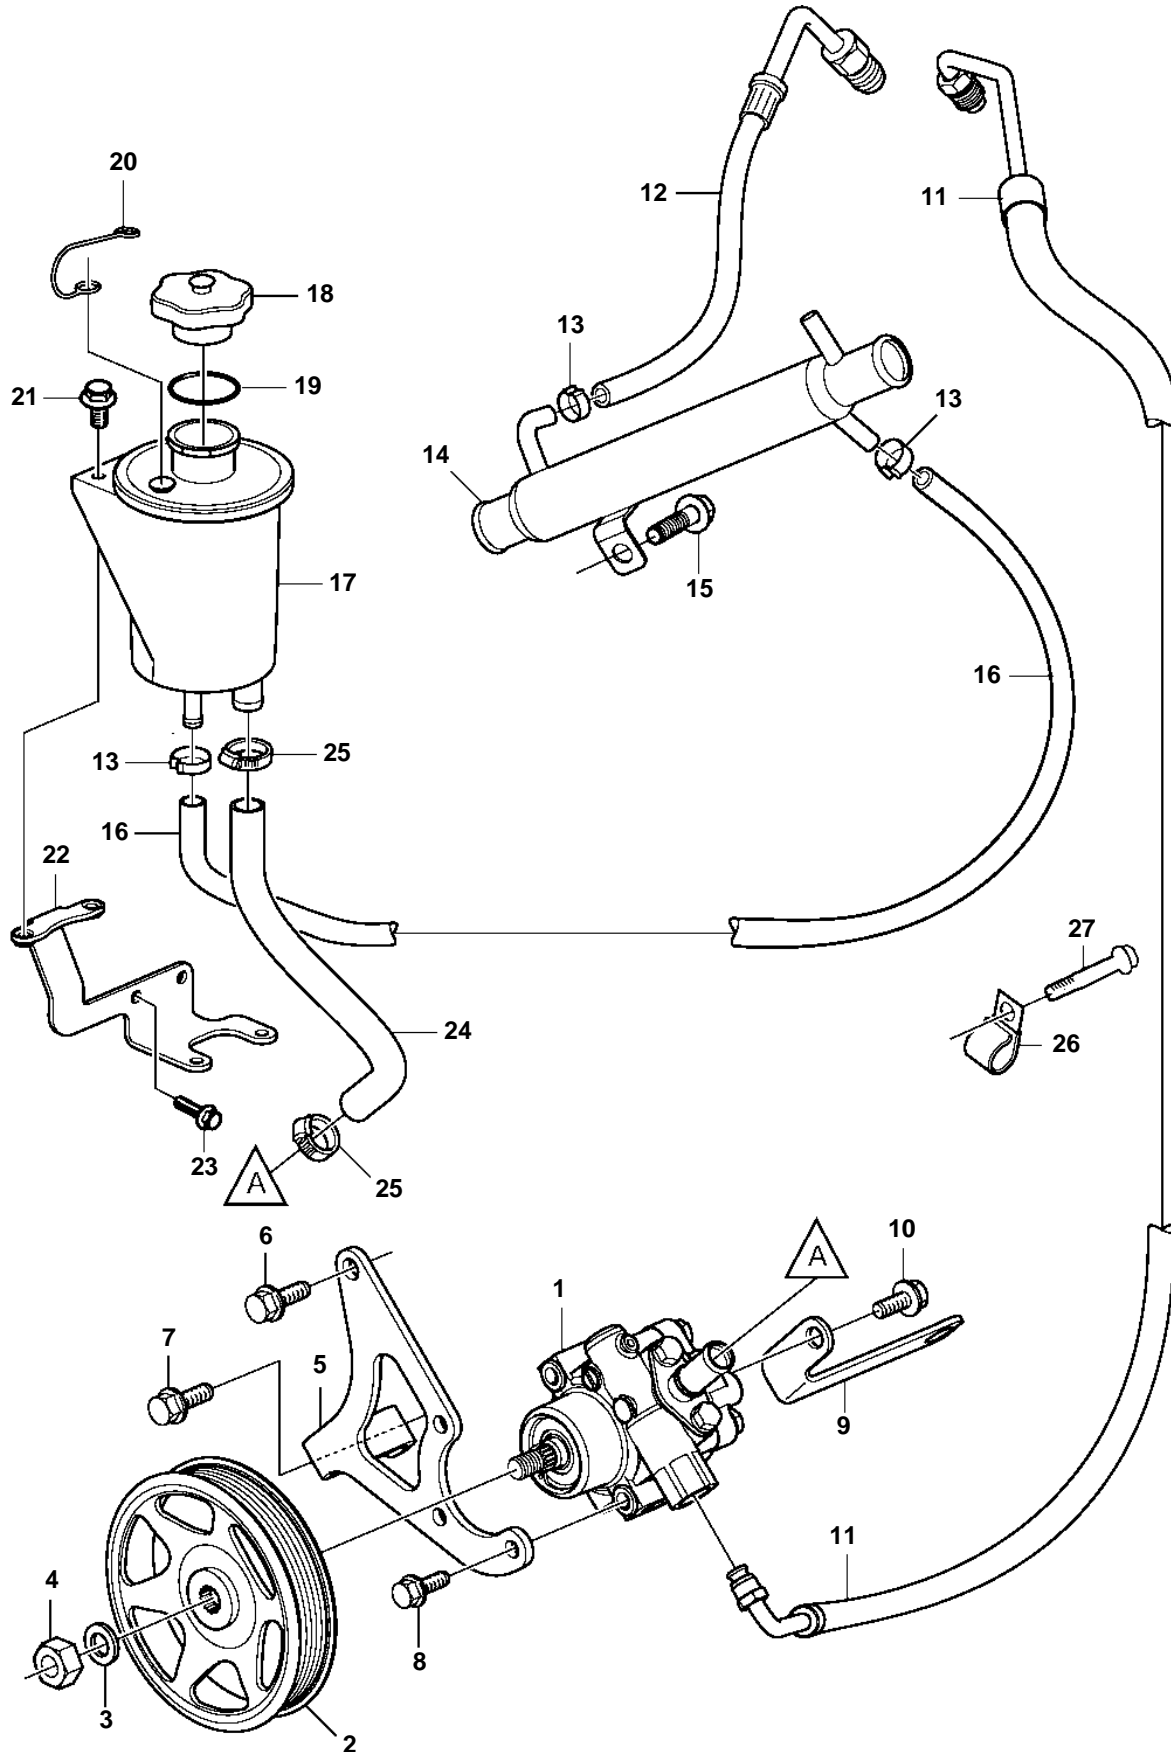

5.0GXi-J, 5.0GXi-JF, 5.0OSi-J, 5.0OSi-JF

5.0GXi-J, 5.0GXi-JF, 5.0OSi-J, 5.0OSi-JF

REF	PART NO.	QTY	DESCRIPTION	NOTES
1	3887373	1	Power steering pump	
2	3889611	1	Pulley	
3	3889615	1	Washer	
4	3889613	1	Nut	
5	3887731	1	Bracket	
6	3853405	1	Screw	
7		1	Screw	
8	3595499	3	Screw	
9	3887776	1	Bracket	
10	3595499	1	Screw	
11	3887986	1	Hose assembly	
12	3863148	1	Hose	
13	982663	3	Hose clamp	
14	3862629	1	Oil cooler	
15	3860582	1	Screw	
16	3593914	1	Hose	
17	3887375	1	Reservoir	
18		1	· Cap	not sold separately
19		1	· O-ring	not sold separately
20		1	· Retainer	not sold separately
21	945358	2	Flange screw	
22	40005662	1	Bracket	
23	3595499	2	Screw	
24	40005059	1	Hose	
25	3853794	2	Hose clamp	
26		1	Clamp, J	
27	3853392	1	Screw	