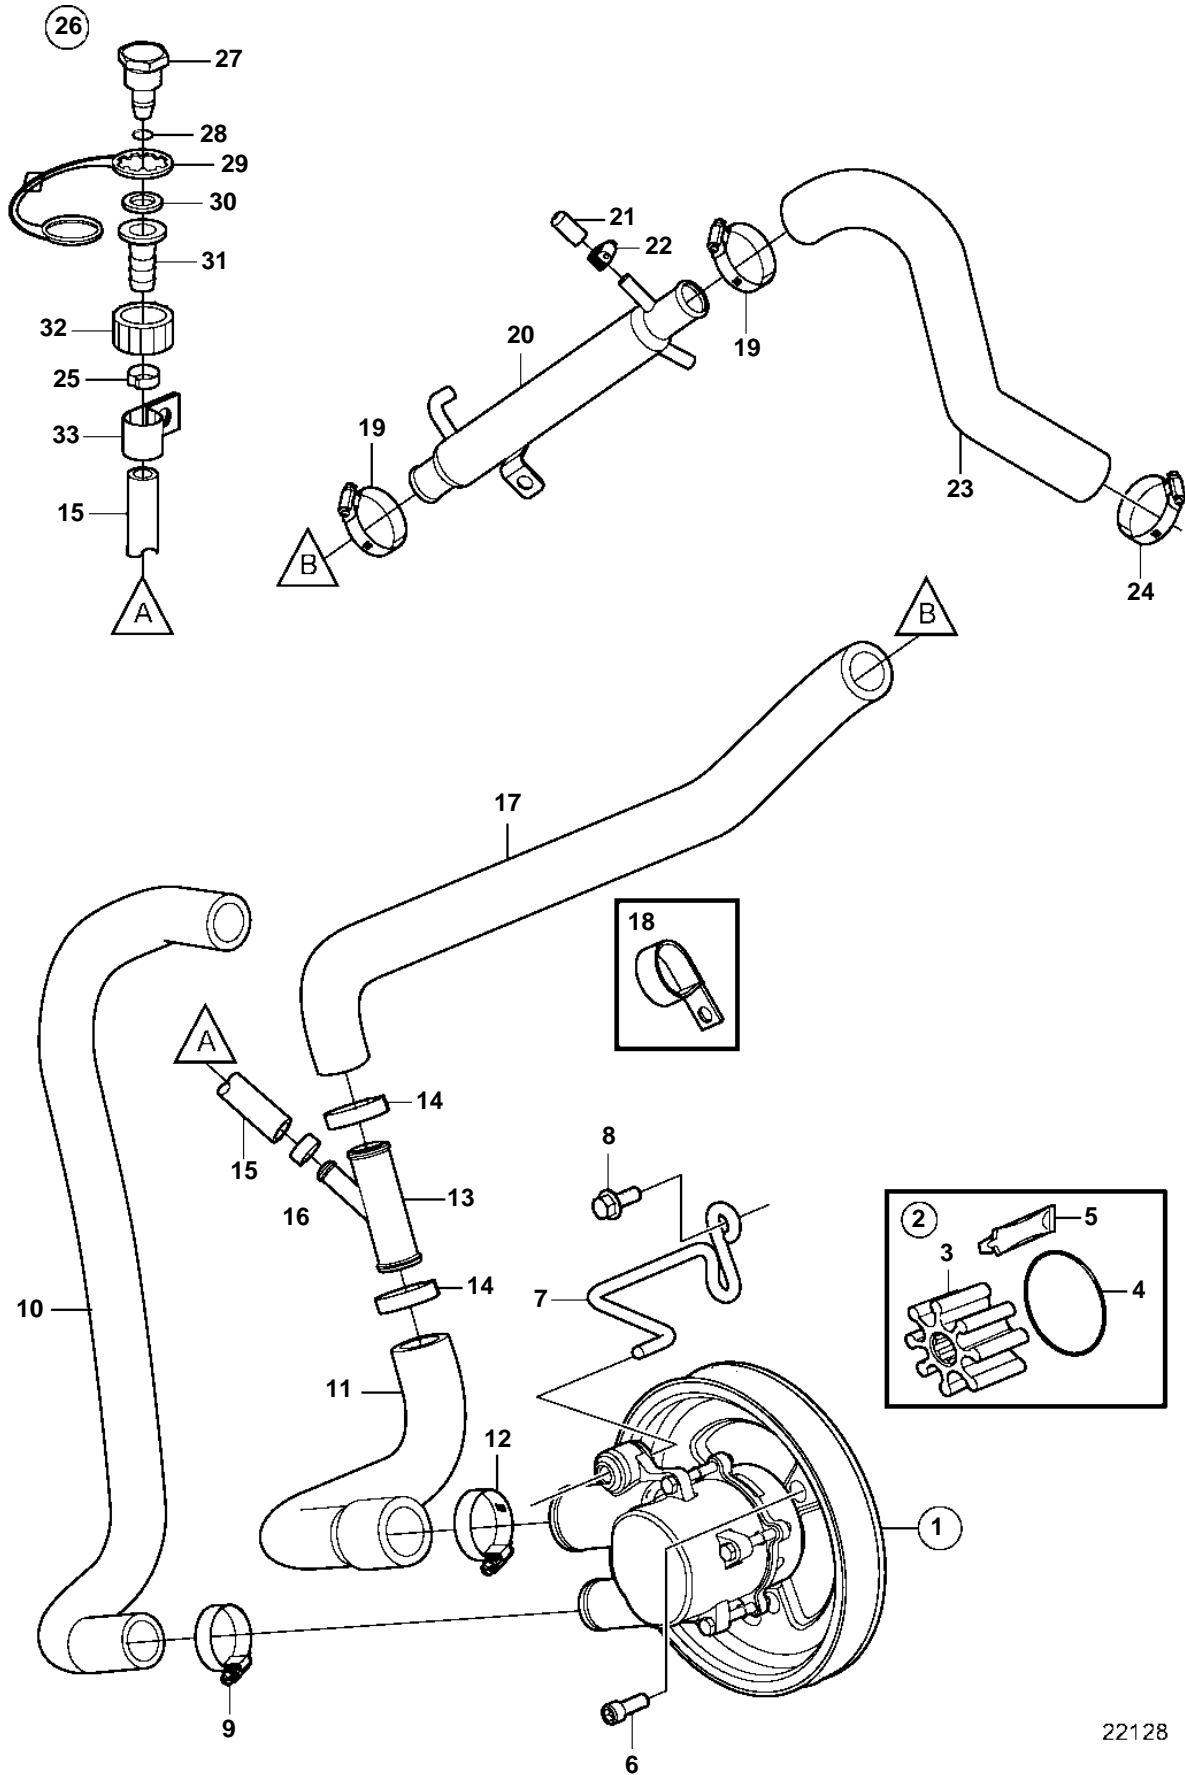

5.0GXi-N

22128

5.0GXi-N

REF	PART NO.	QTY	DESCRIPTION	NOTES
1	21212799	1	Pump	
2	21213664	1	· Impeller kit	
3		1	· · Impeller	not sold separately
4	3858938	1	· · O-ring	
5		1	· · Lubricant, glycerin	not sold separately
6	3857939	3	Screw	
7	3812240	1	Bracket	
8	3860163	2	Screw	
9	3863441	1	Hose clamp	
10	3817817	1	Hose	
11	3817822	1	Hose	
12	3863440	1	Hose clamp	
13	3862699	1	T-pipe	
14	982645	2	Clamp	
15	3862901	1	Hose	
16	983168	1	Clamp	
17	3862543	1	Hose	
18	3853312	1	Clamp	
19	3863444	2	Hose clamp	
20	3862629	1	Oil cooler	
21	3856766	1	Cardboard tube	
22	3860413	1	Hose clamp	
23	3817579	1	Hose	
24	3812302	1	Hose clamp	
25	983146	1	Clamp	
26	3807440	1	Connector	
27		1	· Cap	not sold separately
28	942978	1	· O-ring	
29	3862082	1	· Retainer	
30	3807664	1	· Washer	
31		1	· Connector	not sold separately
32		1	· Connector	not sold separately
33	3862891	1	Attaching clamp	