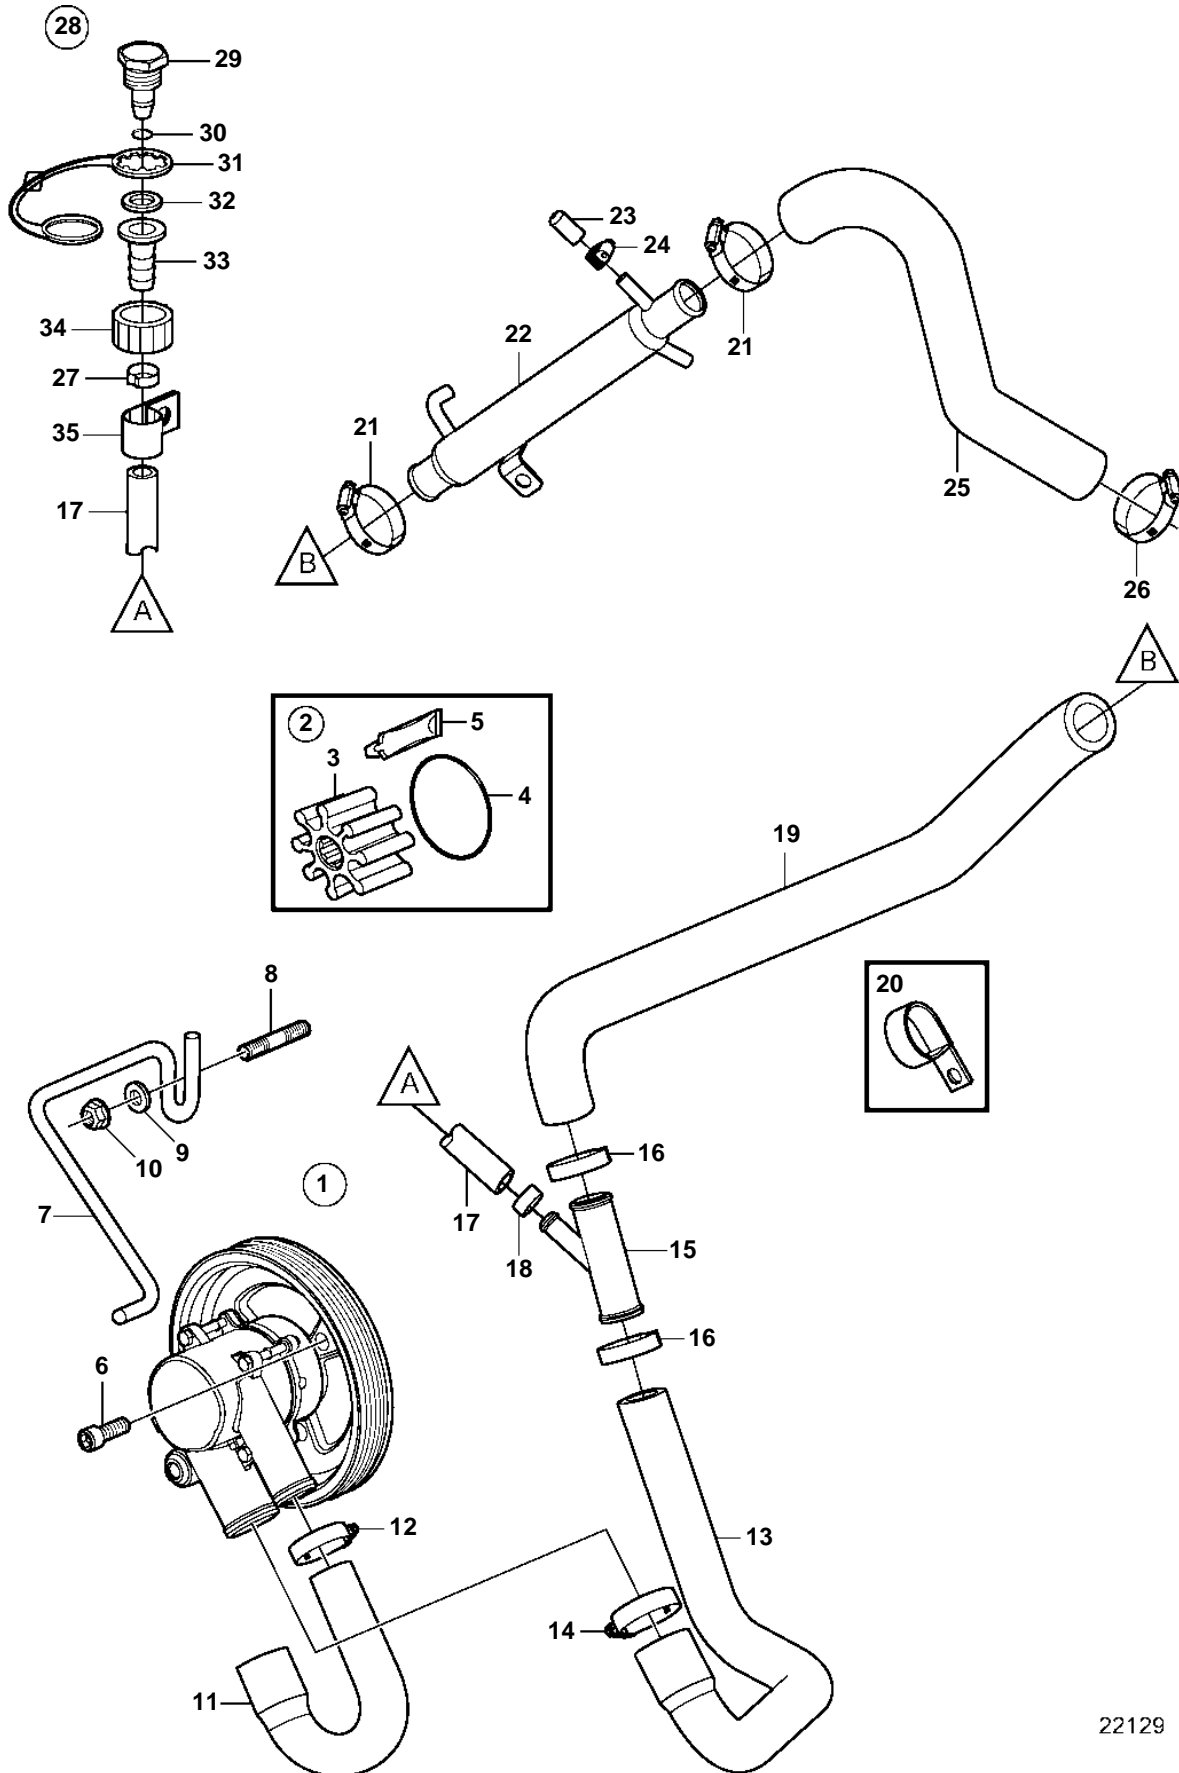

5.0GXi-JF

22129

5.0GXi-JF

REF	PART NO.	QTY	DESCRIPTION	NOTES
1	3812519	1	Pump	replaced by next part number
	21212799	1	Pump	
2	3842786	1	• Kit	replaced by next part number
	21213664	1	• Impeller kit	
3		1	• • Impeller	not sold separately
4	3858938	1	• • O-ring	
5		1	• • Lubricant, glycerin	not sold separately
6	3857939	3	Screw	
7	3817688	1	Bracket	
8	941814	2	Stud	
9	980933	2	Washer	
10	3857181	2	Flange lock nut	
11	3817818	1	Hose	
12	3863441	1	Hose clamp	
13	3817823	1	Hose	
14	3863440	1	Hose clamp	
15	3862699	1	T-pipe	
16	982645	2	Clamp	
17	3862901	1	Hose	
18	983168	1	Clamp	
19	3862543	1	Hose	
20	3853312	1	Clamp	
21	3862629	1	Oil cooler	
22	3863444	2	Hose clamp	
23	3856766	1	Cardboard tube	
24	3860413	1	Hose clamp	
25	3817579	1	Hose	
26	3812302	1	Hose clamp	
27	983146	1	Clamp	
28	3807440	1	Connector	
29		1	• Cap	not sold separately
30	942978	1	• O-ring	
31	3862082	1	• Retainer	
32	3807664	1	• Washer	
33		1	• Connector	not sold separately
34		1	• Connector	not sold separately
35	3862891	1	Attaching clamp	