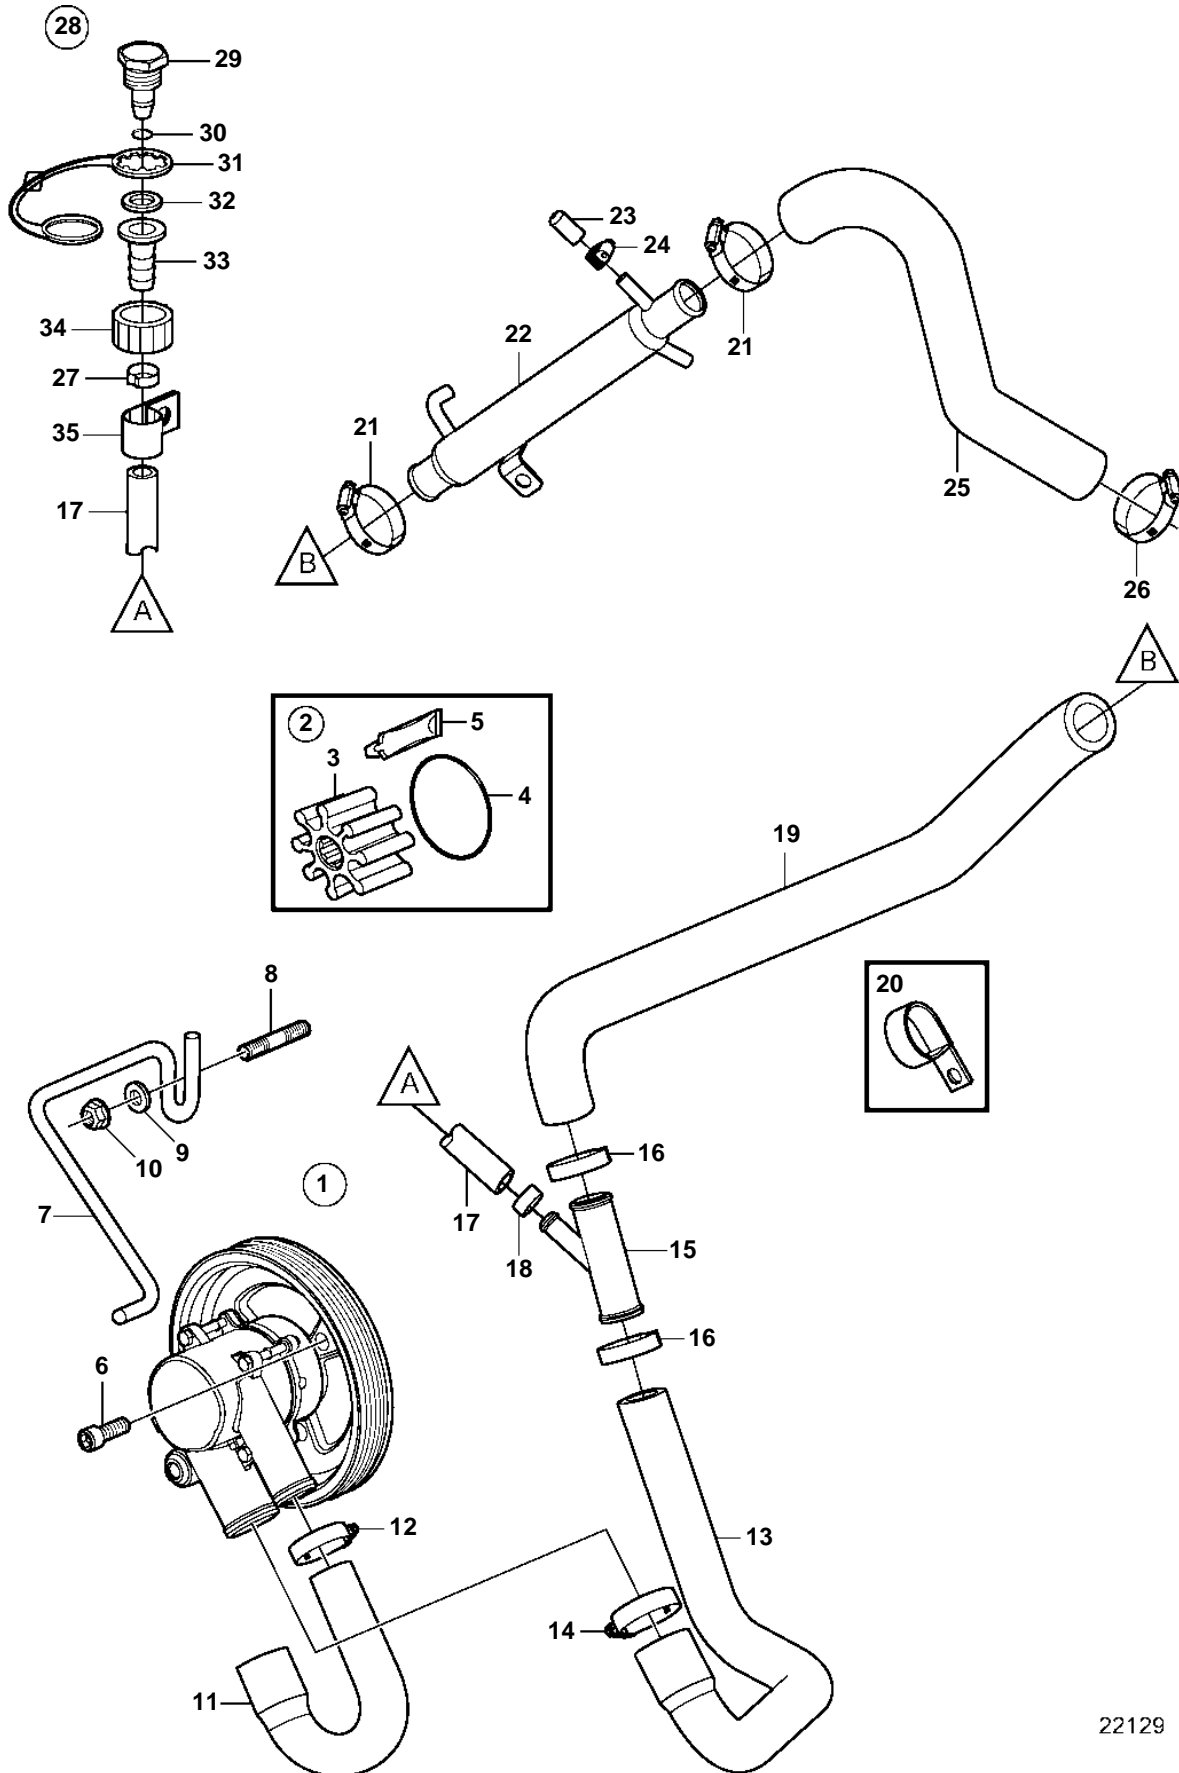

5.00Si-JF

22129

5.00Si-JF

REF	PART NO.	QTY	DESCRIPTION	NOTES
1	3812519	1	Pump	replaced by next part number
	21212799	1	Pump	
2	3842786	1	• Kit	replaced by next part number
	21213664	1	• Impeller kit	
3		1	• • Impeller	not sold separately
4	3858938	1	• • O-ring	
5		1	• • Lubricant, glycerin	not sold separately
6	3857939	3	Screw	
7	3817688	1	Bracket	
8	941814	2	Stud	
9	980933	2	Washer	
10	3857181	2	Flange lock nut	
11	3817818	1	Hose	
12	3863441	1	Hose clamp	
13	3817823	1	Hose	
14	3863440	1	Hose clamp	
15	3862699	1	T-pipe	
16	982645	2	Clamp	
17	3862901	1	Hose	
18	983168	1	Clamp	
19	3862543	1	Hose	
20	3853312	1	Clamp	
21	3862629	1	Oil cooler	
22	3863444	2	Hose clamp	
23	3856766	1	Cardboard tube	
24	3860413	1	Hose clamp	
25	3861567	1	Hose	
26	3863444	1	Hose clamp	
27	983146	1	Clamp	
28	3807440	1	Connector	
29		1	• Cap	not sold separately
30	942978	1	• O-ring	
31	3862082	1	• Retainer	
32	3807664	1	• Washer	
33		1	• Connector	not sold separately
34		1	• Connector	not sold separately
35	3862891	1	Attaching clamp	