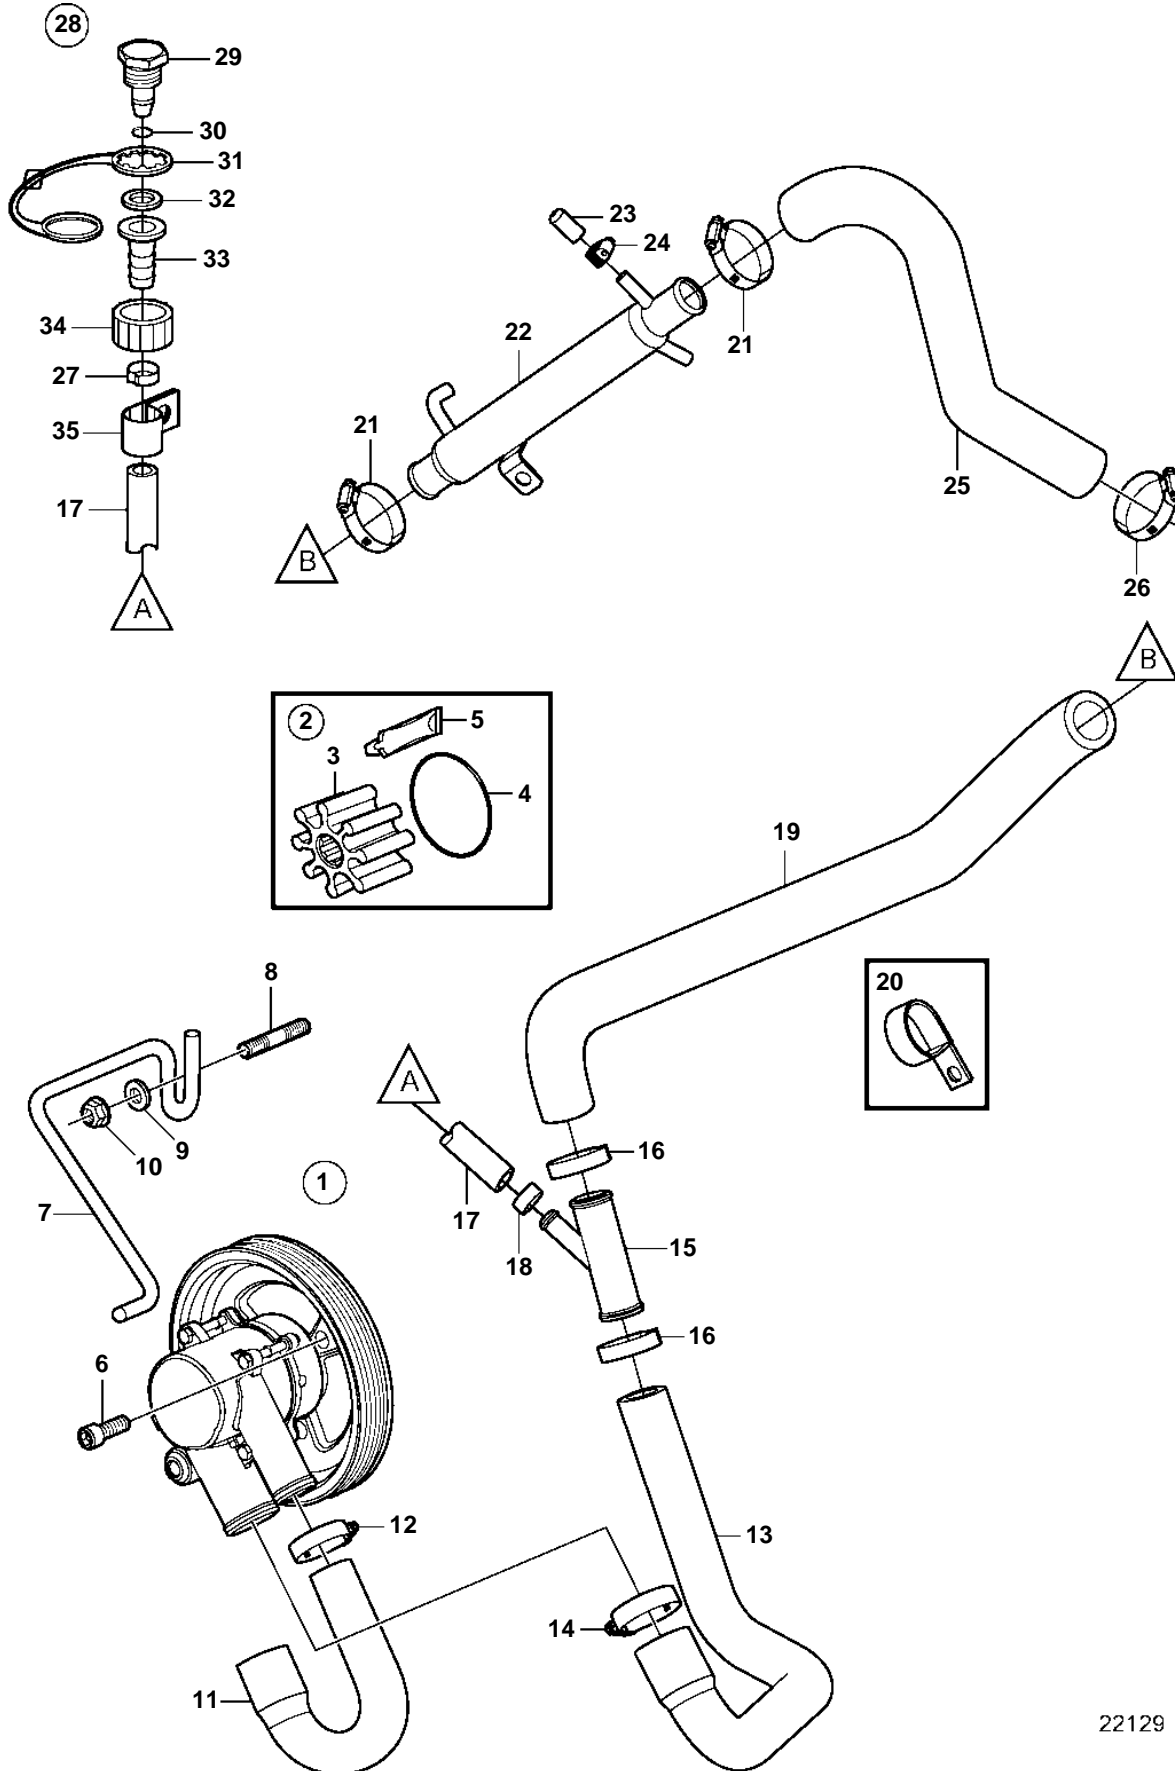

5.0GXi-N

22129

5.0GXi-N

REF	PART NO.	QTY	DESCRIPTION	NOTES
1	21212799	1	Pump	
2	21213664	1	· Impeller kit	
3		1	· · Impeller	not sold separately
4	3858938	1	· · O-ring	
5		1	· · Lubricant, glycerin	not sold separately
6	3857939	3	Screw	
7	3817688	1	Bracket	
8	941814	2	Stud	
9	980933	2	Washer	
10	3857181	2	Flange lock nut	
11	3817818	1	Hose	
12	3863441	1	Hose clamp	
13	3817823	1	Hose	
14	3863440	1	Hose clamp	
15	3862699	1	T-pipe	
16	982645	2	Clamp	
17	3862901	1	Hose	
18	983168	1	Clamp	
19	3862543	1	Hose	
20	3853312	1	Clamp	
21	3862629	1	Oil cooler	
22	3863444	2	Hose clamp	
23	3856766	1	Cardboard tube	
24	3860413	1	Hose clamp	
25	3817579	1	Hose	
26	3812302	1	Hose clamp	
27	983146	1	Clamp	
28	3807440	1	Connector	
29		1	· Cap	not sold separately
30	942978	1	· O-ring	
31	3862082	1	· Retainer	
32	3807664	1	· Washer	
33		1	· Connector	not sold separately
34		1	· Connector	not sold separately
35	3862891	1	Attaching clamp	