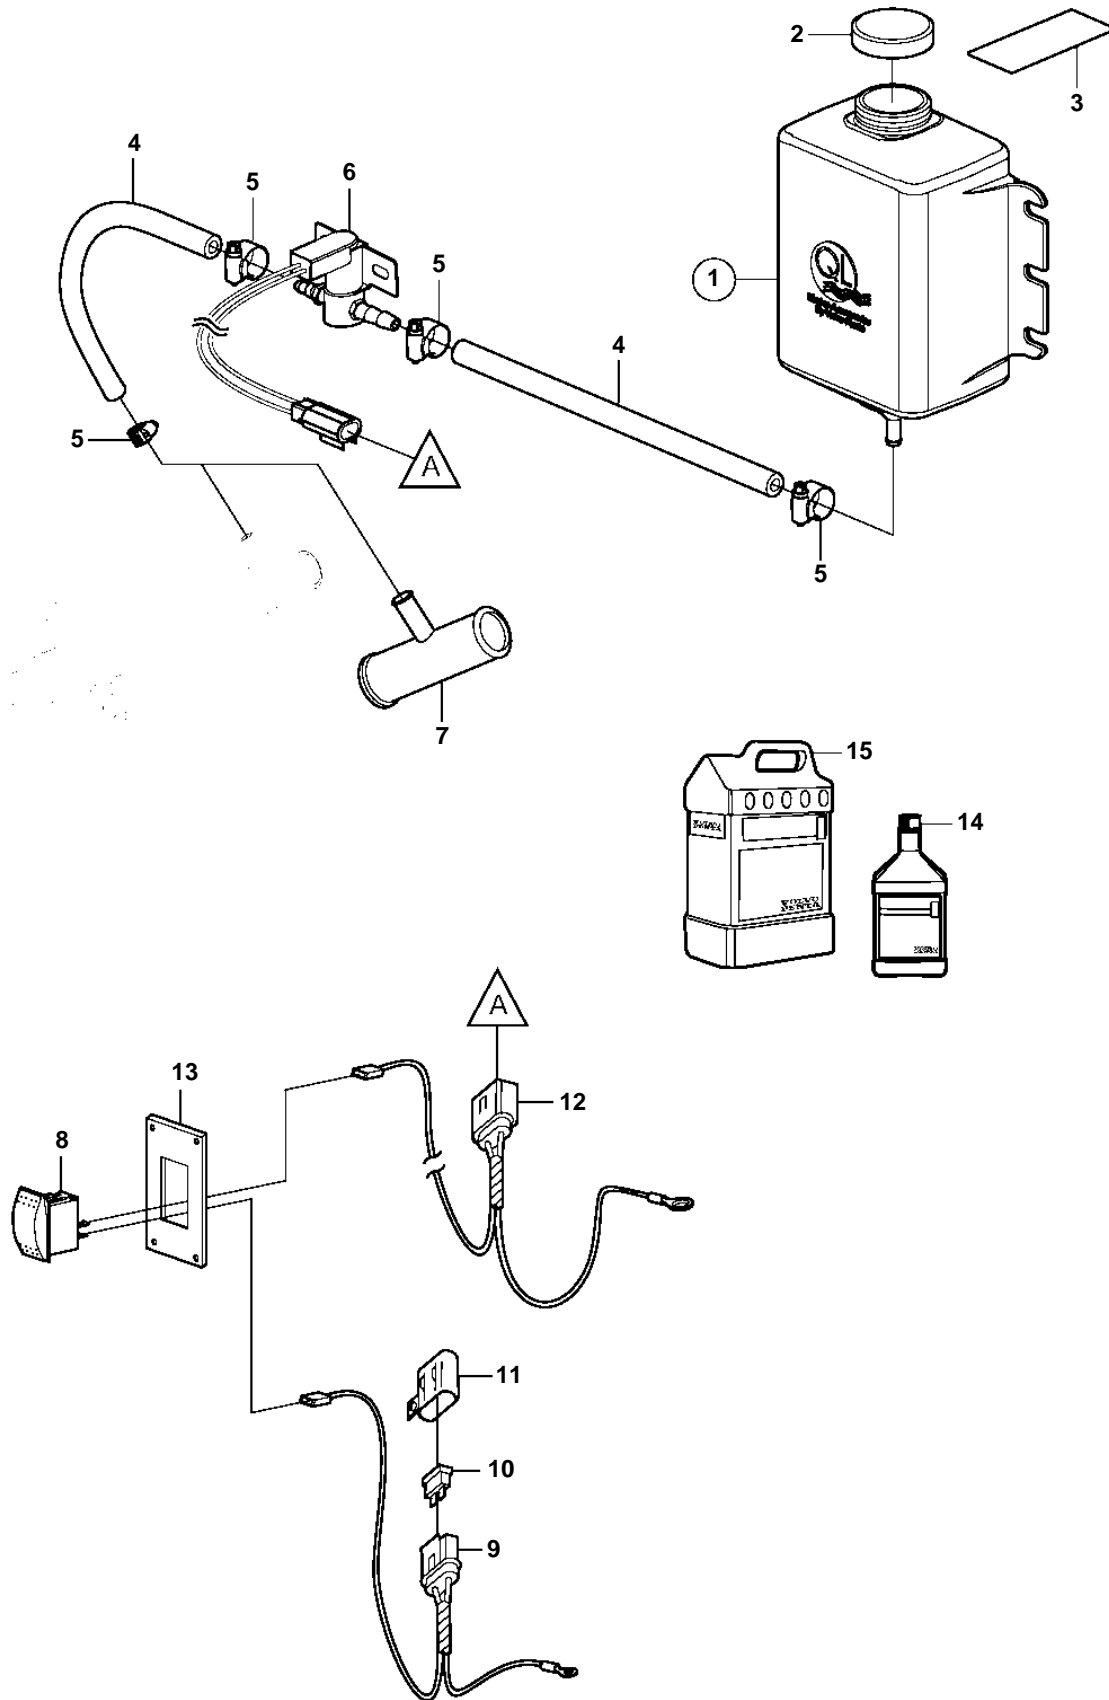

5.0GXi-G, 5.0GXi-GF, 5.0OSi-G, 5.0OSi-GF

23330

5.0GXi-G, 5.0GXi-GF, 5.0OSi-G, 5.0OSi-GF

REF	PART NO.	QTY	DESCRIPTION	NOTES
1	3808877	1	Reservoir	
2		1	• Cap	not sold separately
3	7741899	1	Decal	
4	3587529	1	Hose	Cut
5	3860413	4	Hose clamp	
6	3808911	1	Solenoid valve	
7	3589414	1	T-nipple	1"
	3589415	1	T-nipple	1.25"
8	3862491	1	Switch	
9	3862489	1	Wiring harness	
10	983966	1	• Fuse	
11	8072808	1	• Cover	
12	3862490	1	Wiring harness	
13	3862899	1	Switch plate	Black
	3862898	1	Switch plate	White
	3862900	1	Switch plate	Woodgrain
14	41103103	1	Neutralizing agent	1 Quart (946ml)
15	41103102	1	Neutralizing agent	1 Gallon (3,78L)