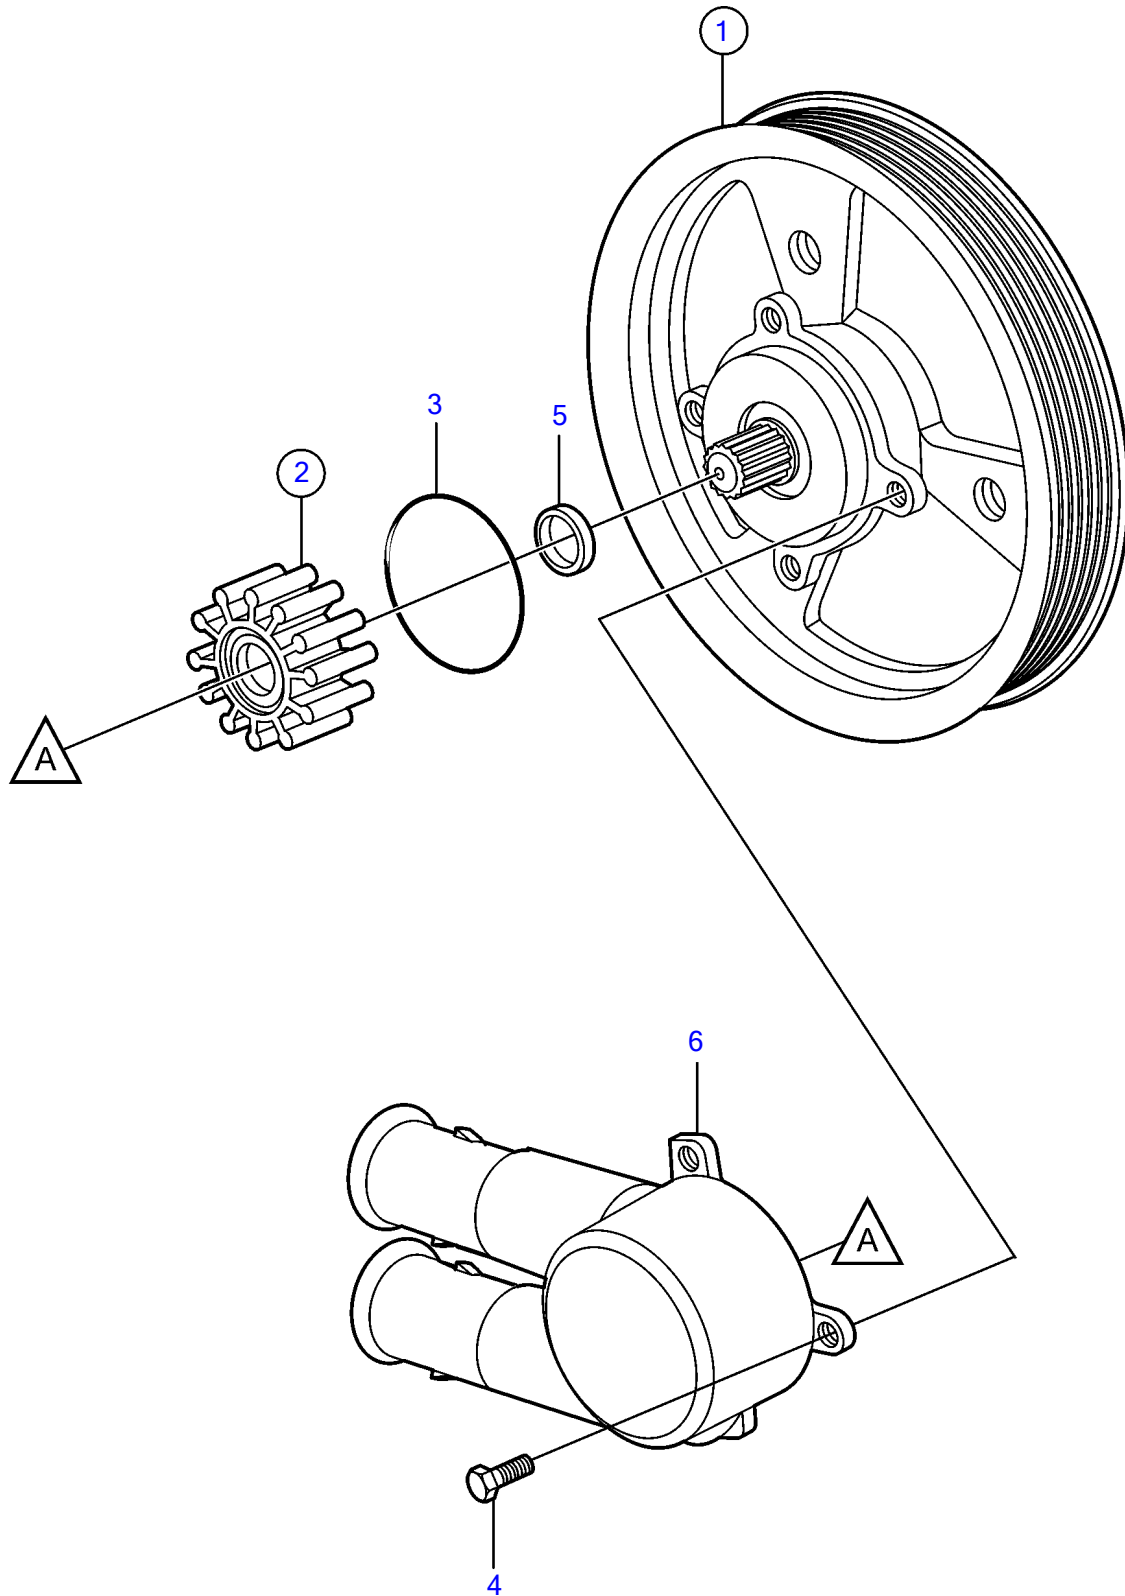

5.0GXi-B, 5.0GXi-BF, 5.0OSi-B, 5.0OSi-BF, 5.7Gi-B, 5.7Gi-BF, 5.7GXi-C, 5.7GXi-CF, 5.7Giil-B, 5.7GXil-C, 5.7OSi-A, 5.7OSi-AF, 5.7OSXi-A, 5.7OSXi-AF