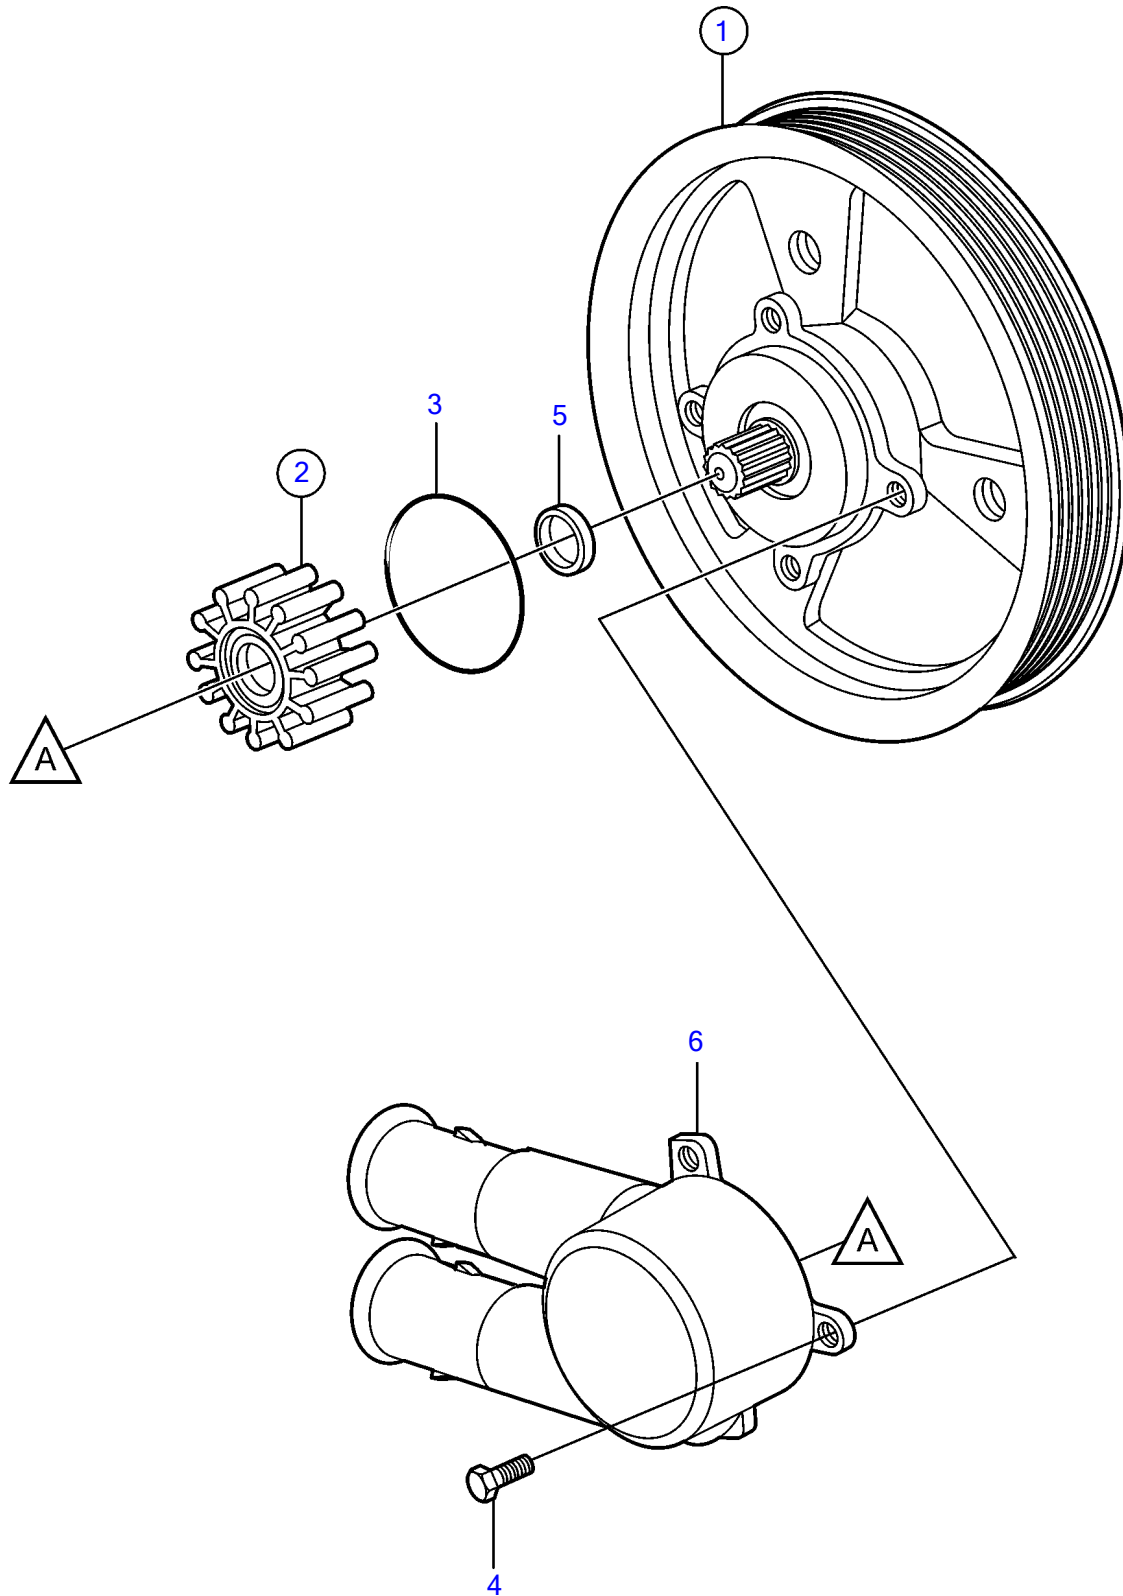

5.0GXi-B, 5.0GXi-BF, 5.0OSi-B, 5.0OSi-BF, 5.7Gi-B, 5.7Gi-BF, 5.7GXi-C, 5.7GXi-CF, 5.7Giil-B, 5.7GXil-C, 5.7OSi-A, 5.7OSi-AF, 5.7OSXi-A, 5.7OSXi-AF

5.0GXl-B, 5.0GXl-BF, 5.0OSl-B, 5.0OSl-BF, 5.7Gi-B, 5.7Gi-BF, 5.7GXl-C, 5.7GXl-CF, 5.7Gil-B, 5.7GXlI-C, 5.7OSl-A, 5.7OSl-AF, 5.7OSXl-A, 5.7OSXl-AF

REF	PART NO.	QTY	DESCRIPTION	NOTES
1	3857202	1	Sea water pump	replaced by next part number
	3862482	1	Pump	replaced by next part number
	3812693	1	Pump	replaced by next part number
	21214599	1	Sea water pump	
2	3858256	1	Impeller kit	replaced by next part number
	3862567	1	Impeller kit	replaced by next part number
	21213660	1	Impeller kit	replaced by next part number
		1	• O-ring, #3	
	21951348	1	Impeller kit	
3	3858938	1	• O-ring	
4	22125080	1	• Screw kit	
	3587445	4	• • Screw	
5	827247	1	Sealing ring	
6	3858115	1	Housing	